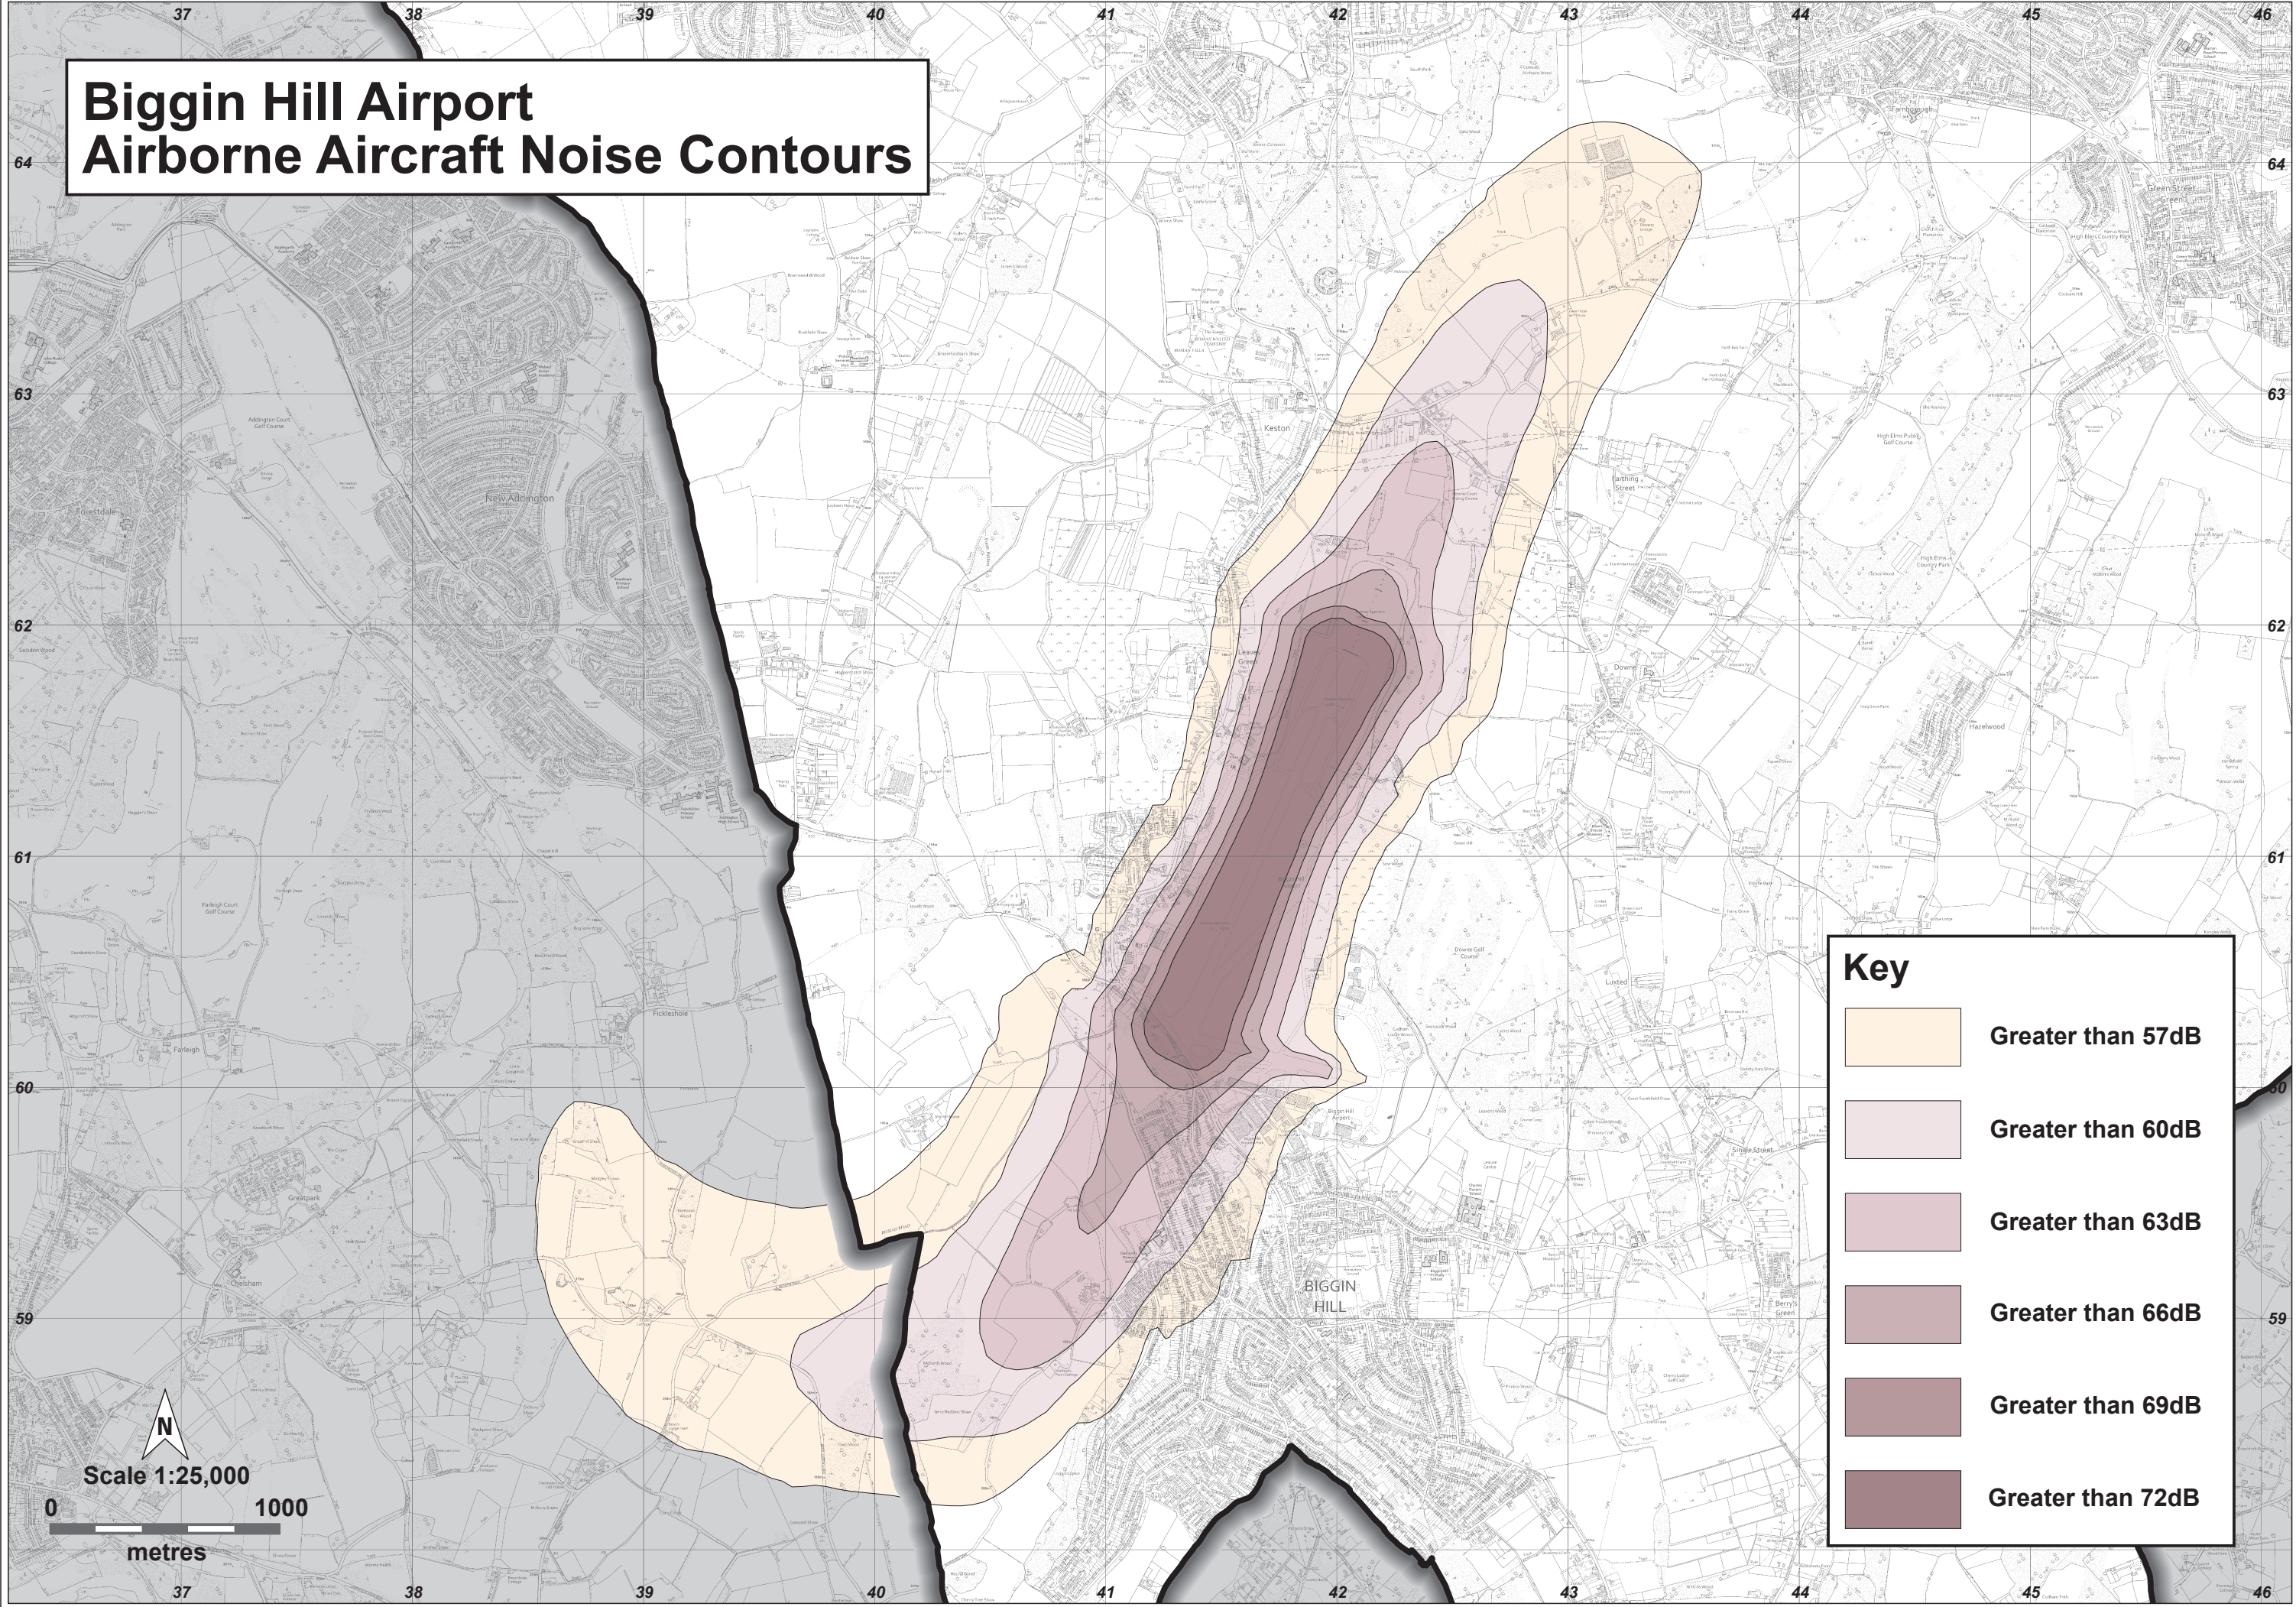

Biggin Hill Airport Airborne Aircraft Noise Contours

Key

	Greater than 57dB
	Greater than 60dB
	Greater than 63dB
	Greater than 66dB
	Greater than 69dB
	Greater than 72dB