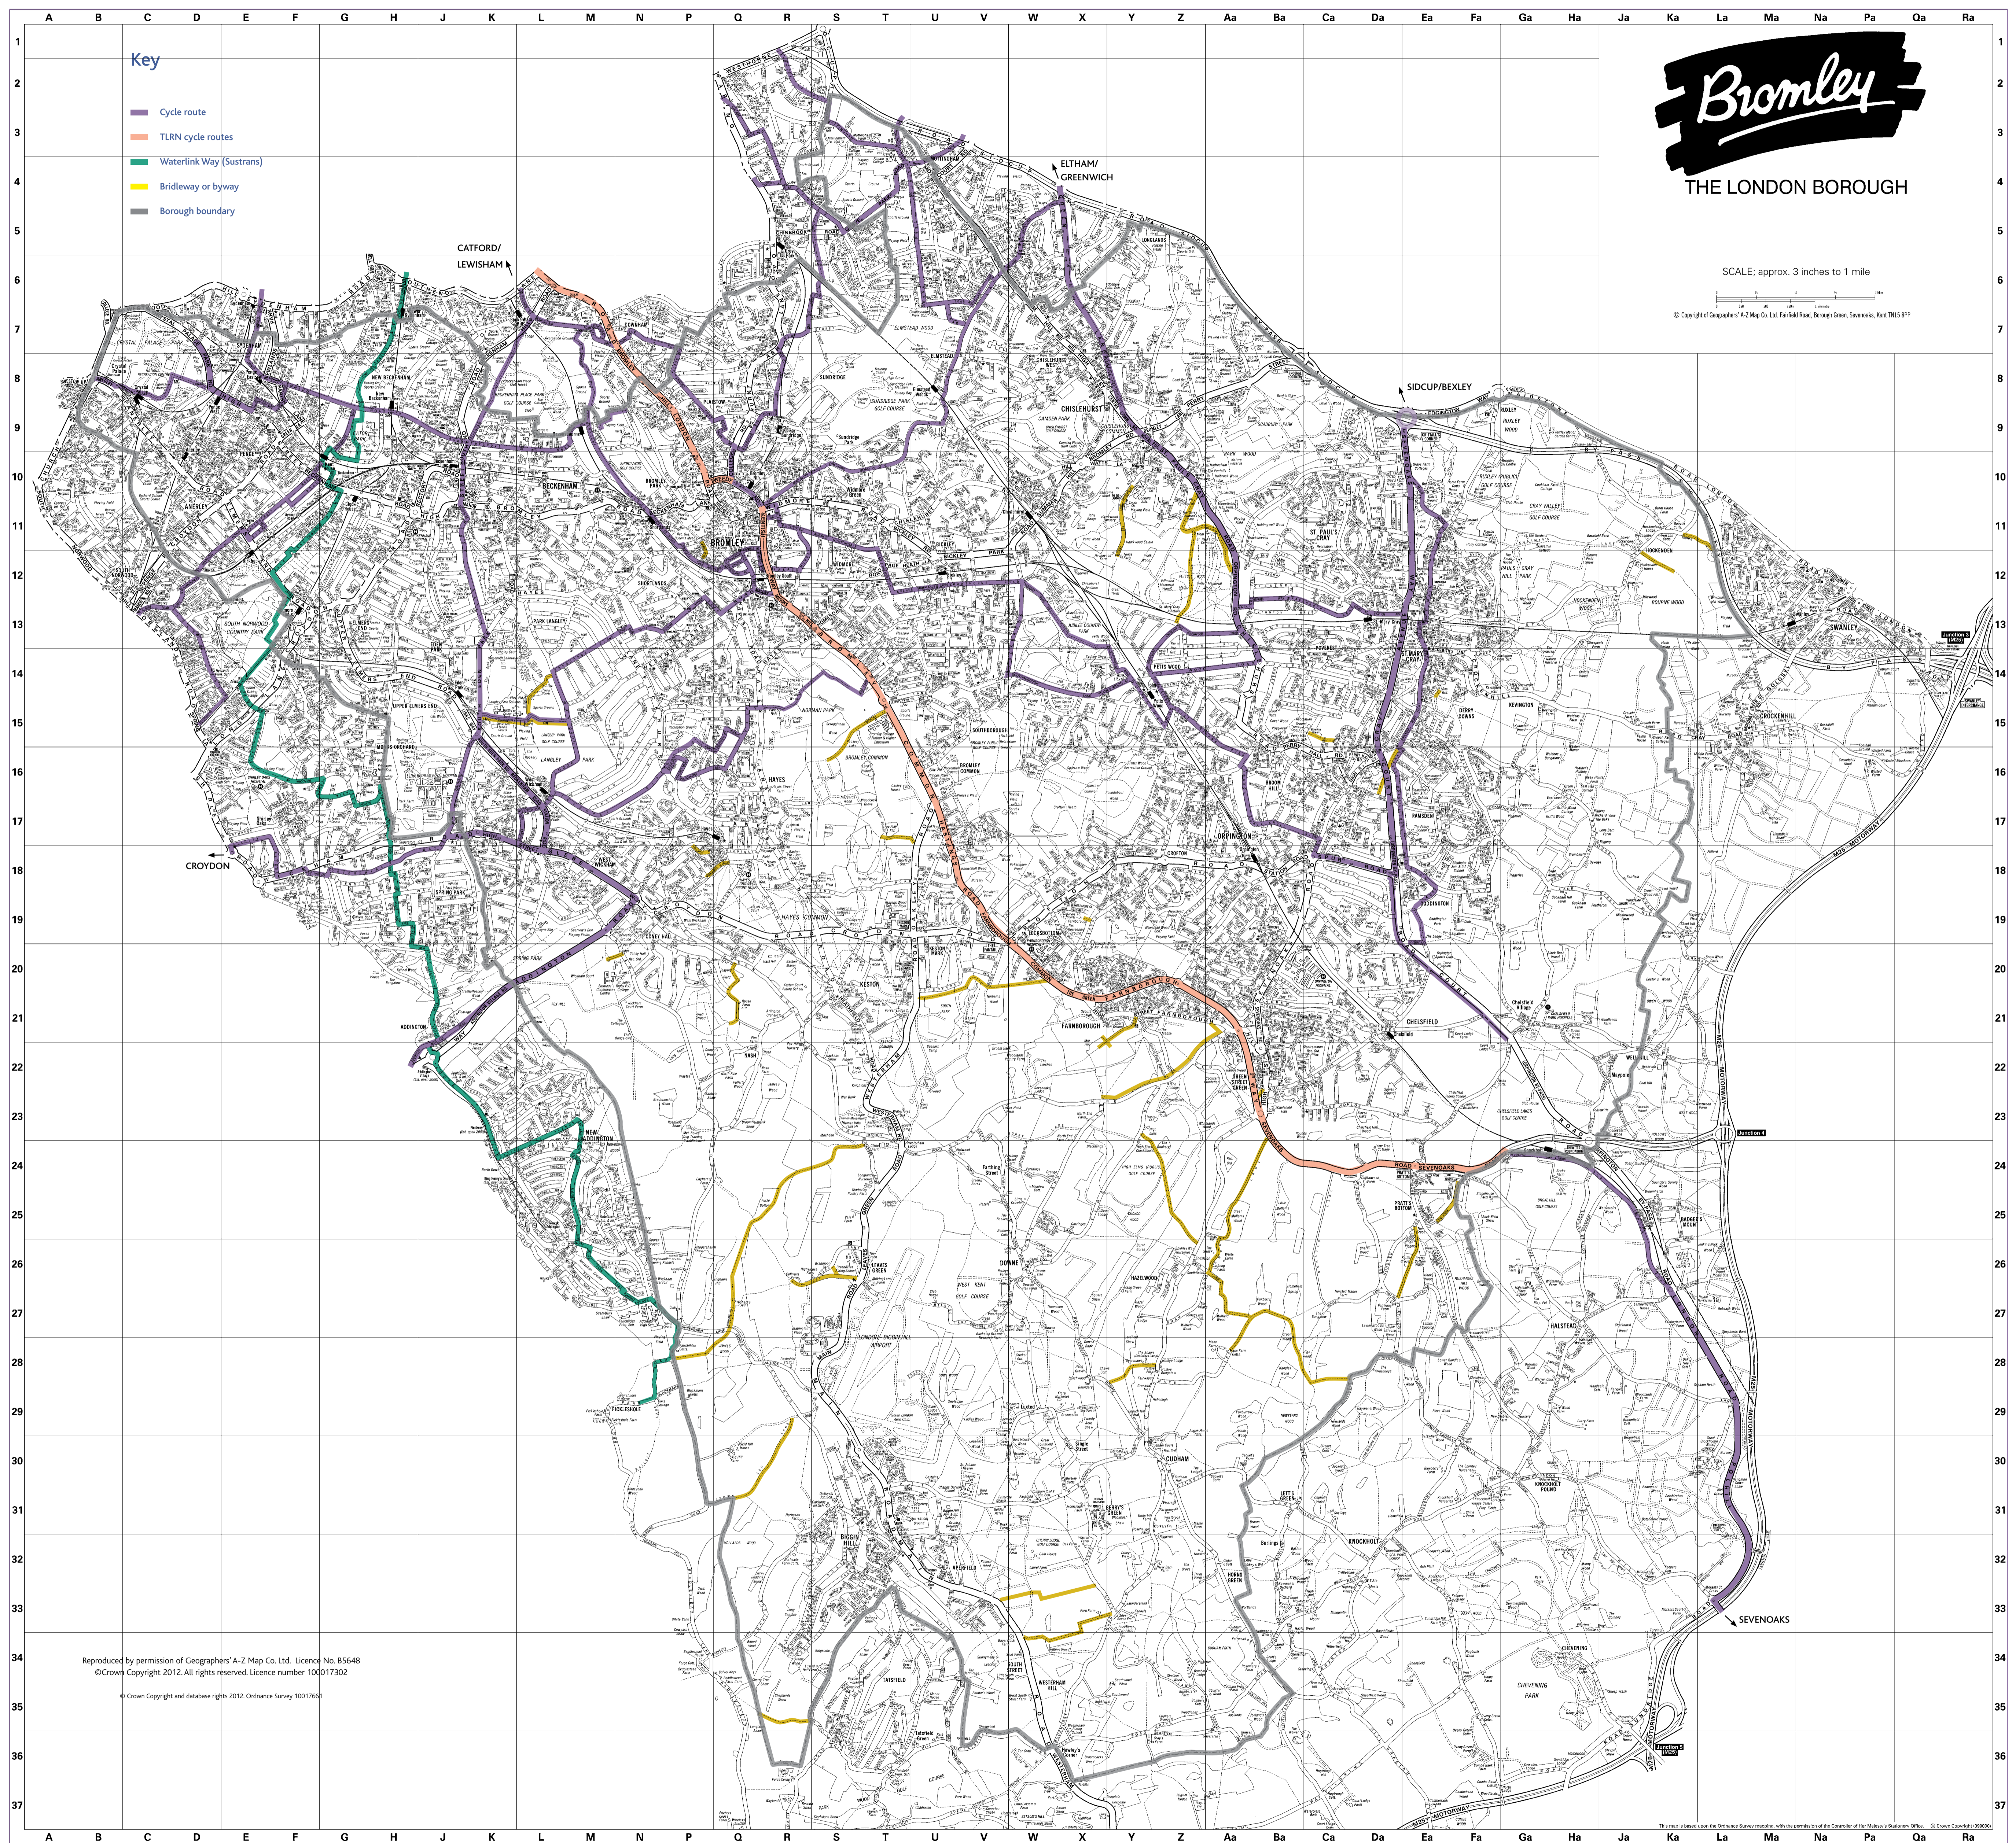

Key

- Cycle route
- TLRN cycle routes
- Waterlink Way (Sustrans)
- Bridleway or byway
- Borough boundary

THE LONDON BOROUGH

SCALE: approx. 3 inches to 1 mile