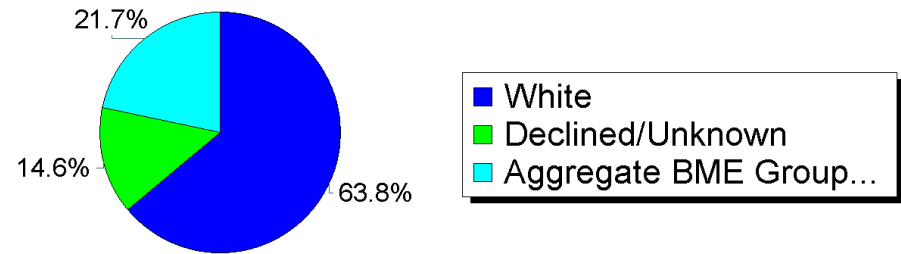

Total Employees = 1601

Total FTE = 1386.13

Workforce Profile

01/10/2020

Age Profile

Ethnicity

Staff Who Live in the Borough

Gender Profile