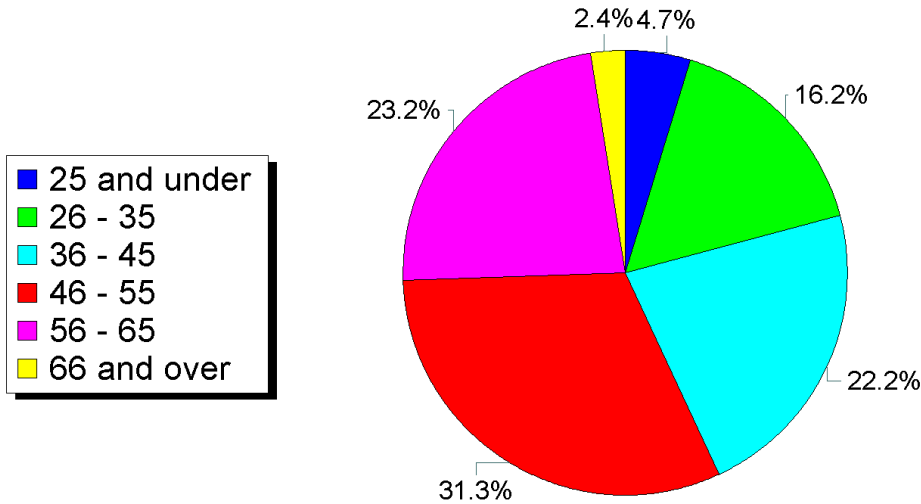

Total Employees = 1601

Total FTE = 1386.13

Workforce Profile

01/10/2020

Age Profile

Ethnicity

Staff Who Live in the Borough

Gender Profile