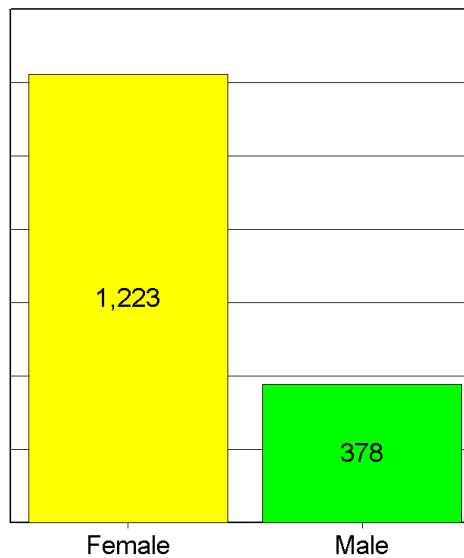

Total Employees = 1601

Total FTE = 1386.13

Workforce Profile

01/10/2020

Age Profile

Ethnicity

Staff Who Live in the Borough

Gender Profile