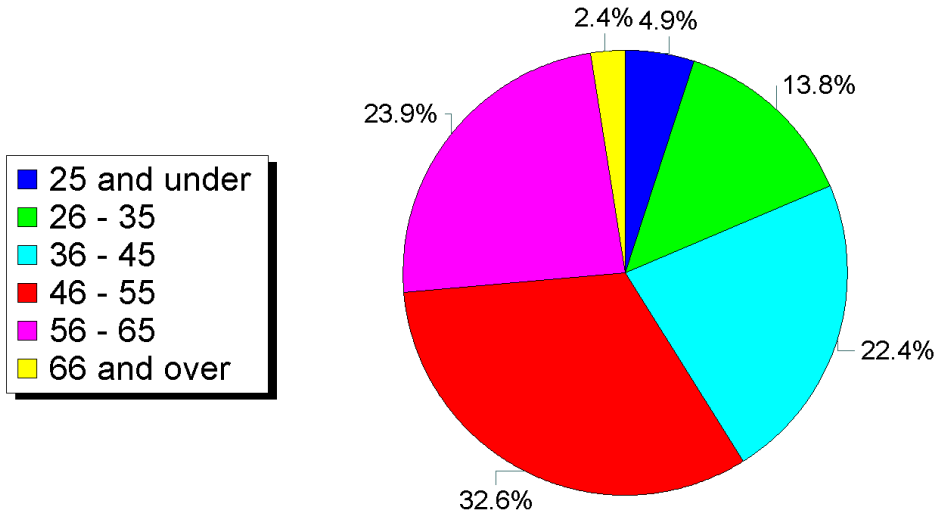

Total Employees = 1596

Total FTE = 1315.66

Workforce Profile

01/10/2017

Age Profile

Ethnicity

Staff Who Live in the Borough

Gender Profile