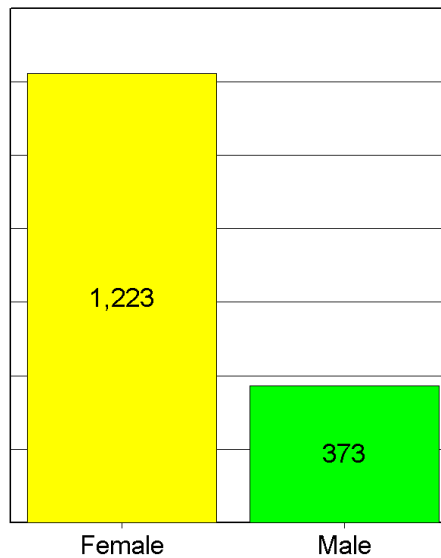

Total Employees = 1596

Total FTE = 1315.66

Workforce Profile

01/10/2017

Age Profile

Ethnicity

Staff Who Live in the Borough

Gender Profile