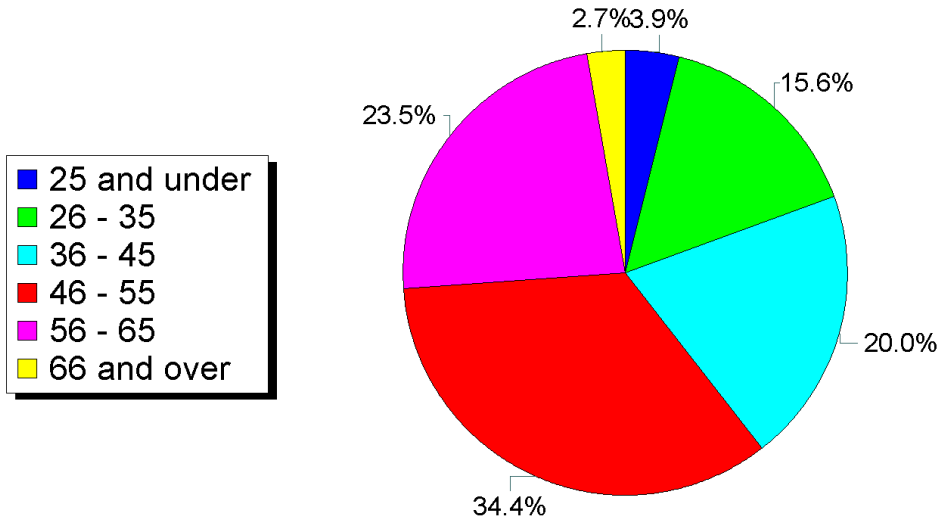

Total Employees = 1626

Total FTE = 1339.78

Workforce Profile

01/10/2016

Age Profile

Ethnicity

Staff Who Live in the Borough

Gender Profile