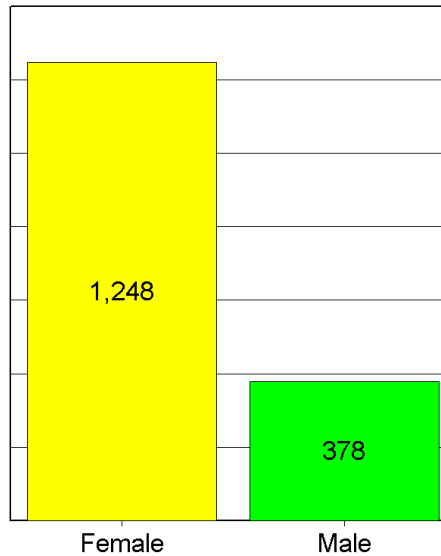

Total Employees = 1626

Total FTE = 1339.78

Workforce Profile

01/10/2016

Age Profile

Ethnicity

Staff Who Live in the Borough

Gender Profile