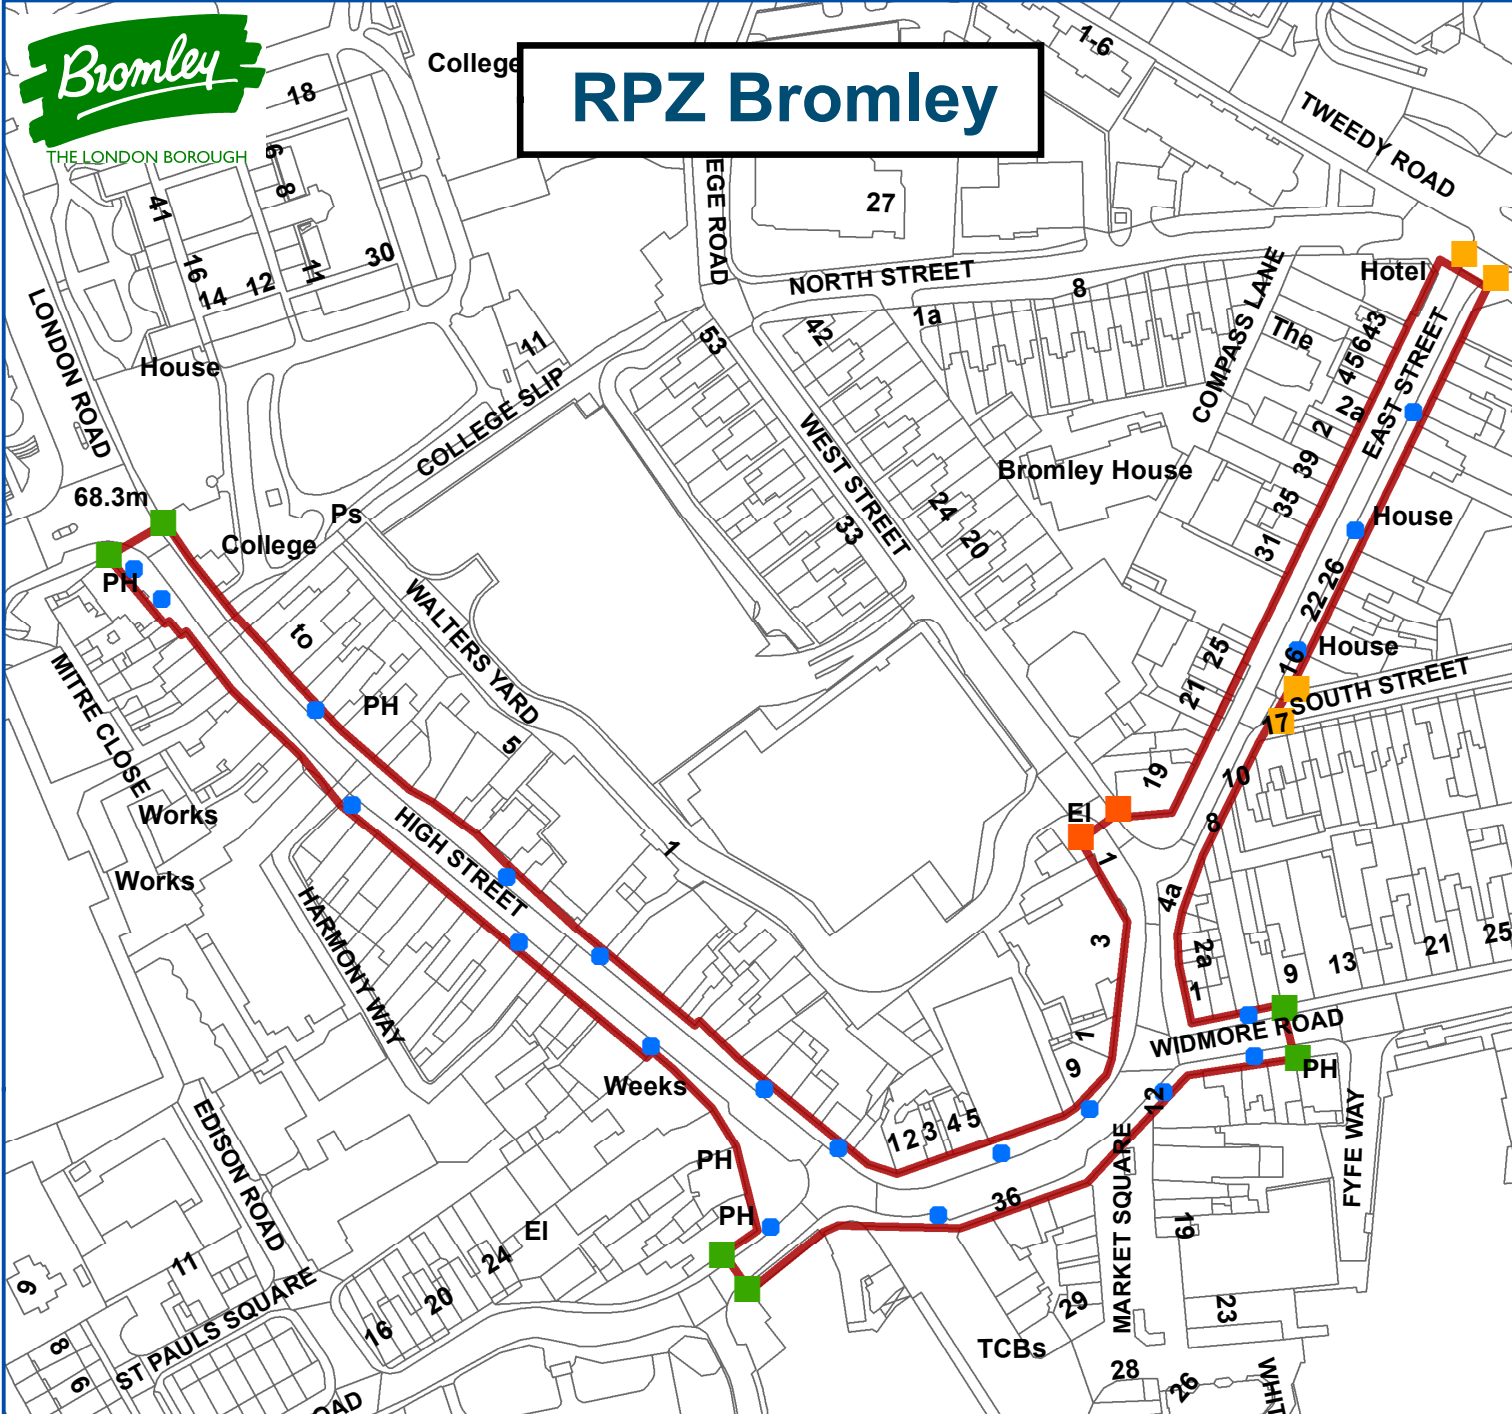

# RPZ Bromley

Legend	Entrance Sign	Exit Sign	RPZ Repeater Sign
RPZ Boundary	<b>Restricted parking ZONE</b>	<b>Zone ENDS</b>	<b>Restricted Parking Zone</b>
Entrance	<b>No loading</b>		<b>At any time</b>
Entrance and Exit	<b>At any time except in signed bays</b>		<b>No loading At any time</b>
Exit			
RPZ repeater sign			