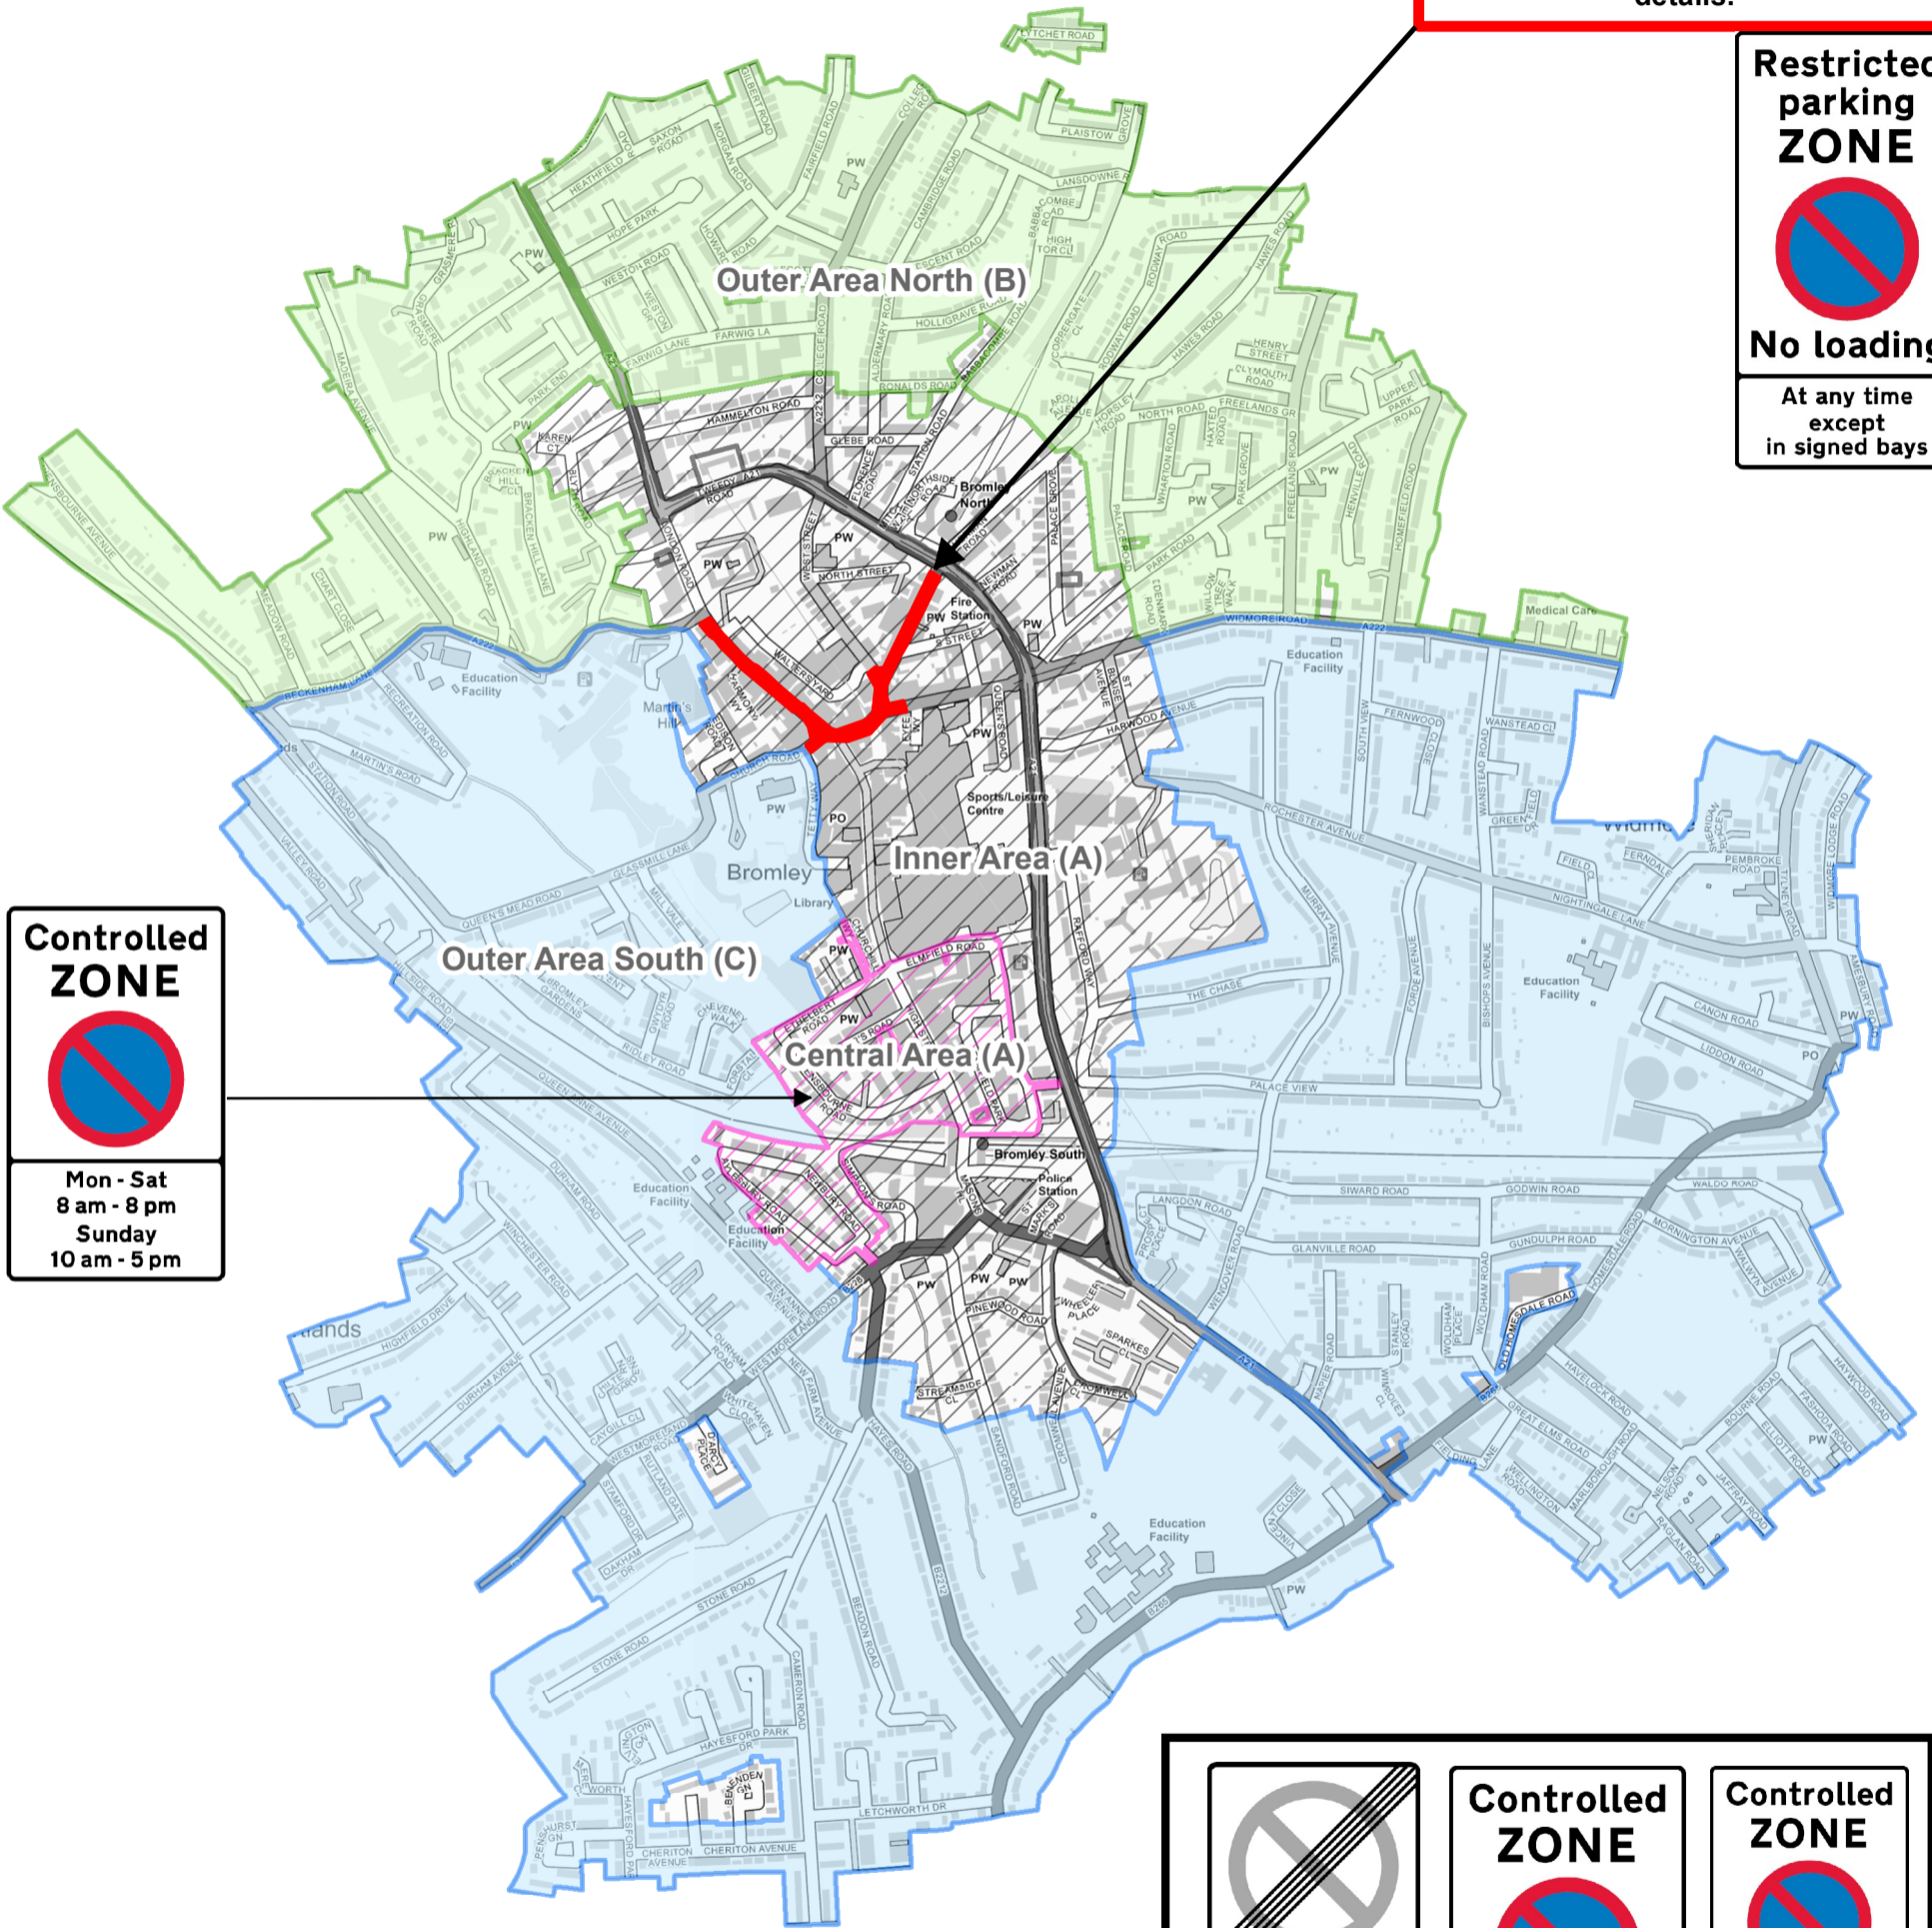

Bromley Town Centre CPZ

RPZ

The area in RED is Bromley North RPZ and is a separate zone with its own restrictions. Please see the Bromley North RPZ map for more details.

Restricted parking ZONE

No loading

At any time
except
in signed bays

Controlled ZONE

Mon - Sat
8 am - 8 pm
Sunday
10 am - 5 pm

	Controlled ZONE 	Controlled ZONE
Zone ENDS	Mon - Sat 8.30 am - 6.30 pm	Mon - Sat 8.30 am - 6.30 pm Sunday 10 am - 5 pm
Zones Ends	Outer Zones	Inner Zone

Legend

- RPZ-BromleyNorthVillage
- Central Area (A)
- Inner Area (A)
- Outer Area North (B)
- Outer Area South (C)