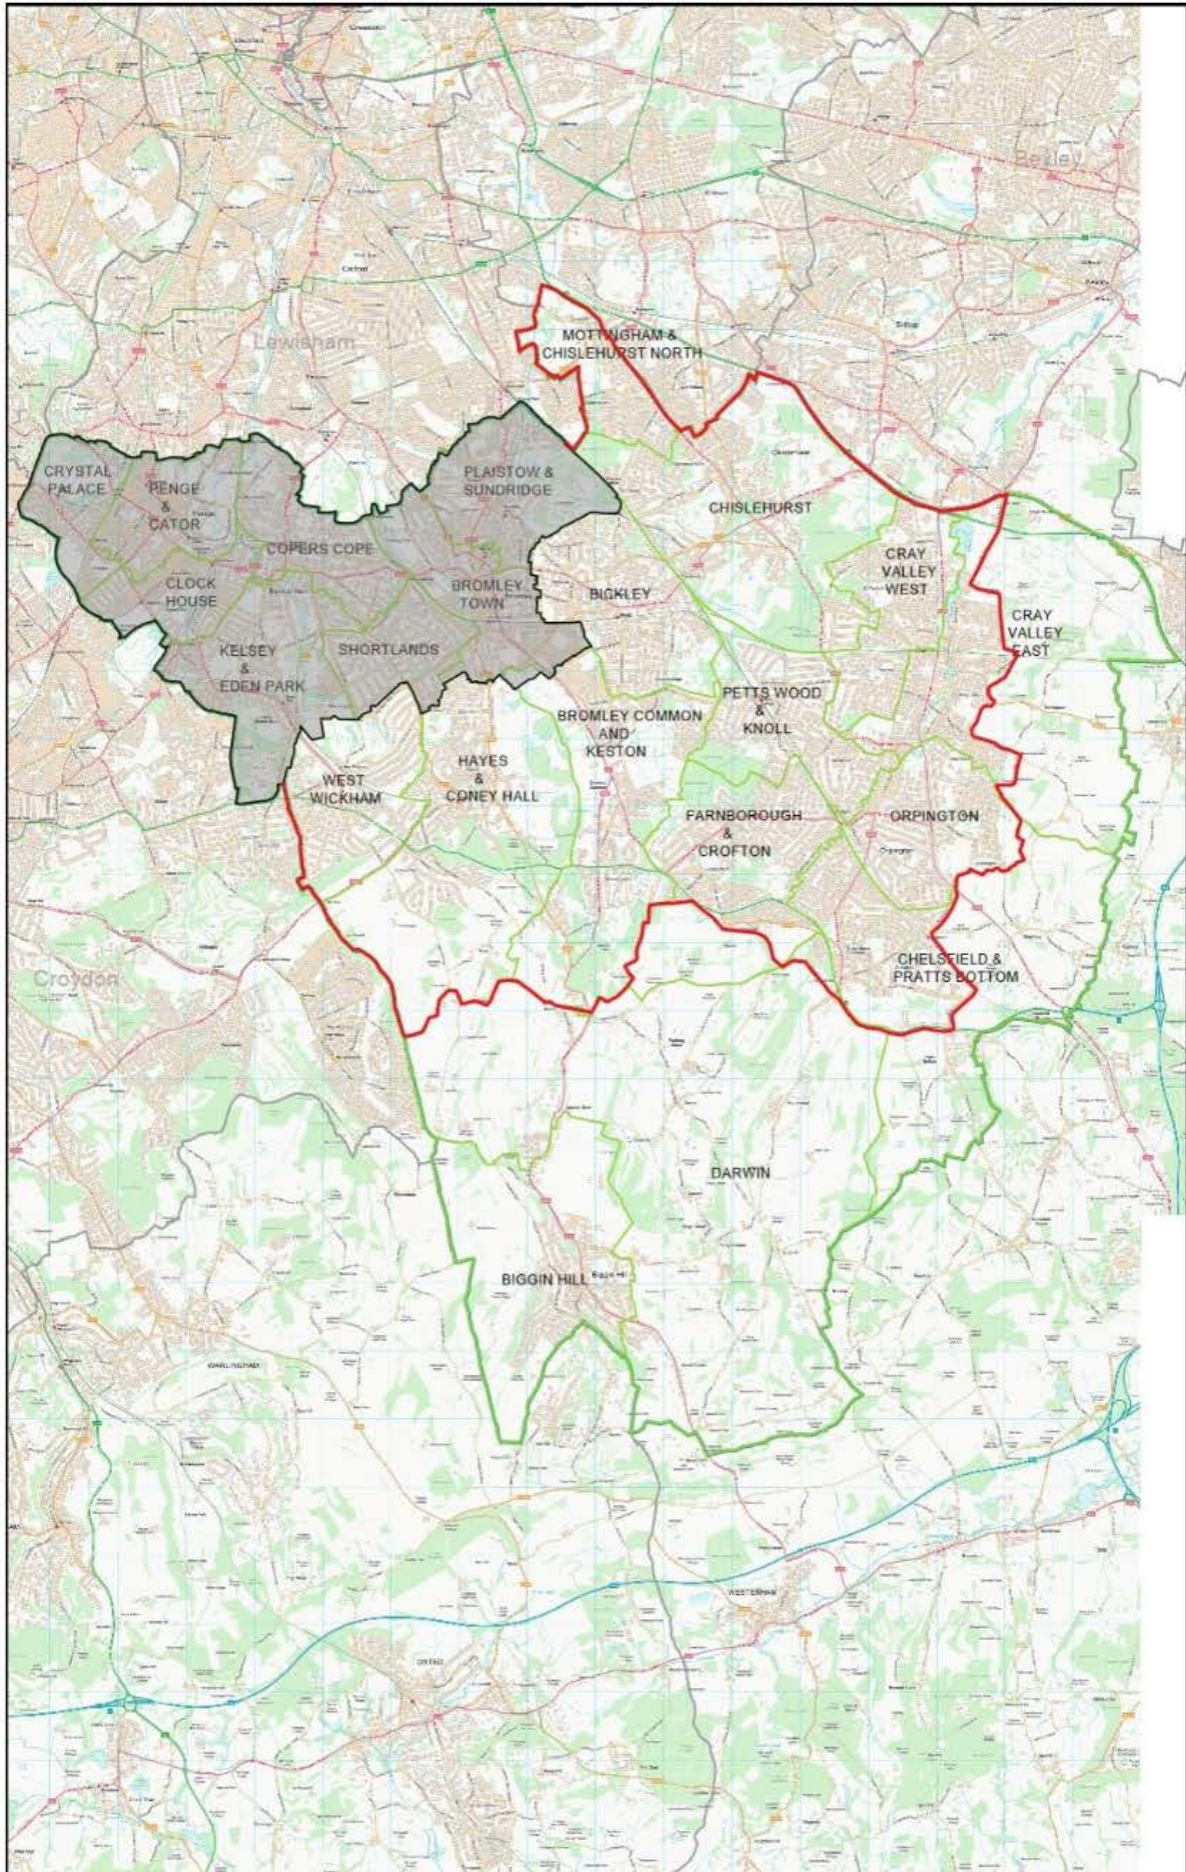

The London Borough of Bromley Air Quality Management Area

© Crown copyright and database rights
2019. Ordnance Survey 100017661.