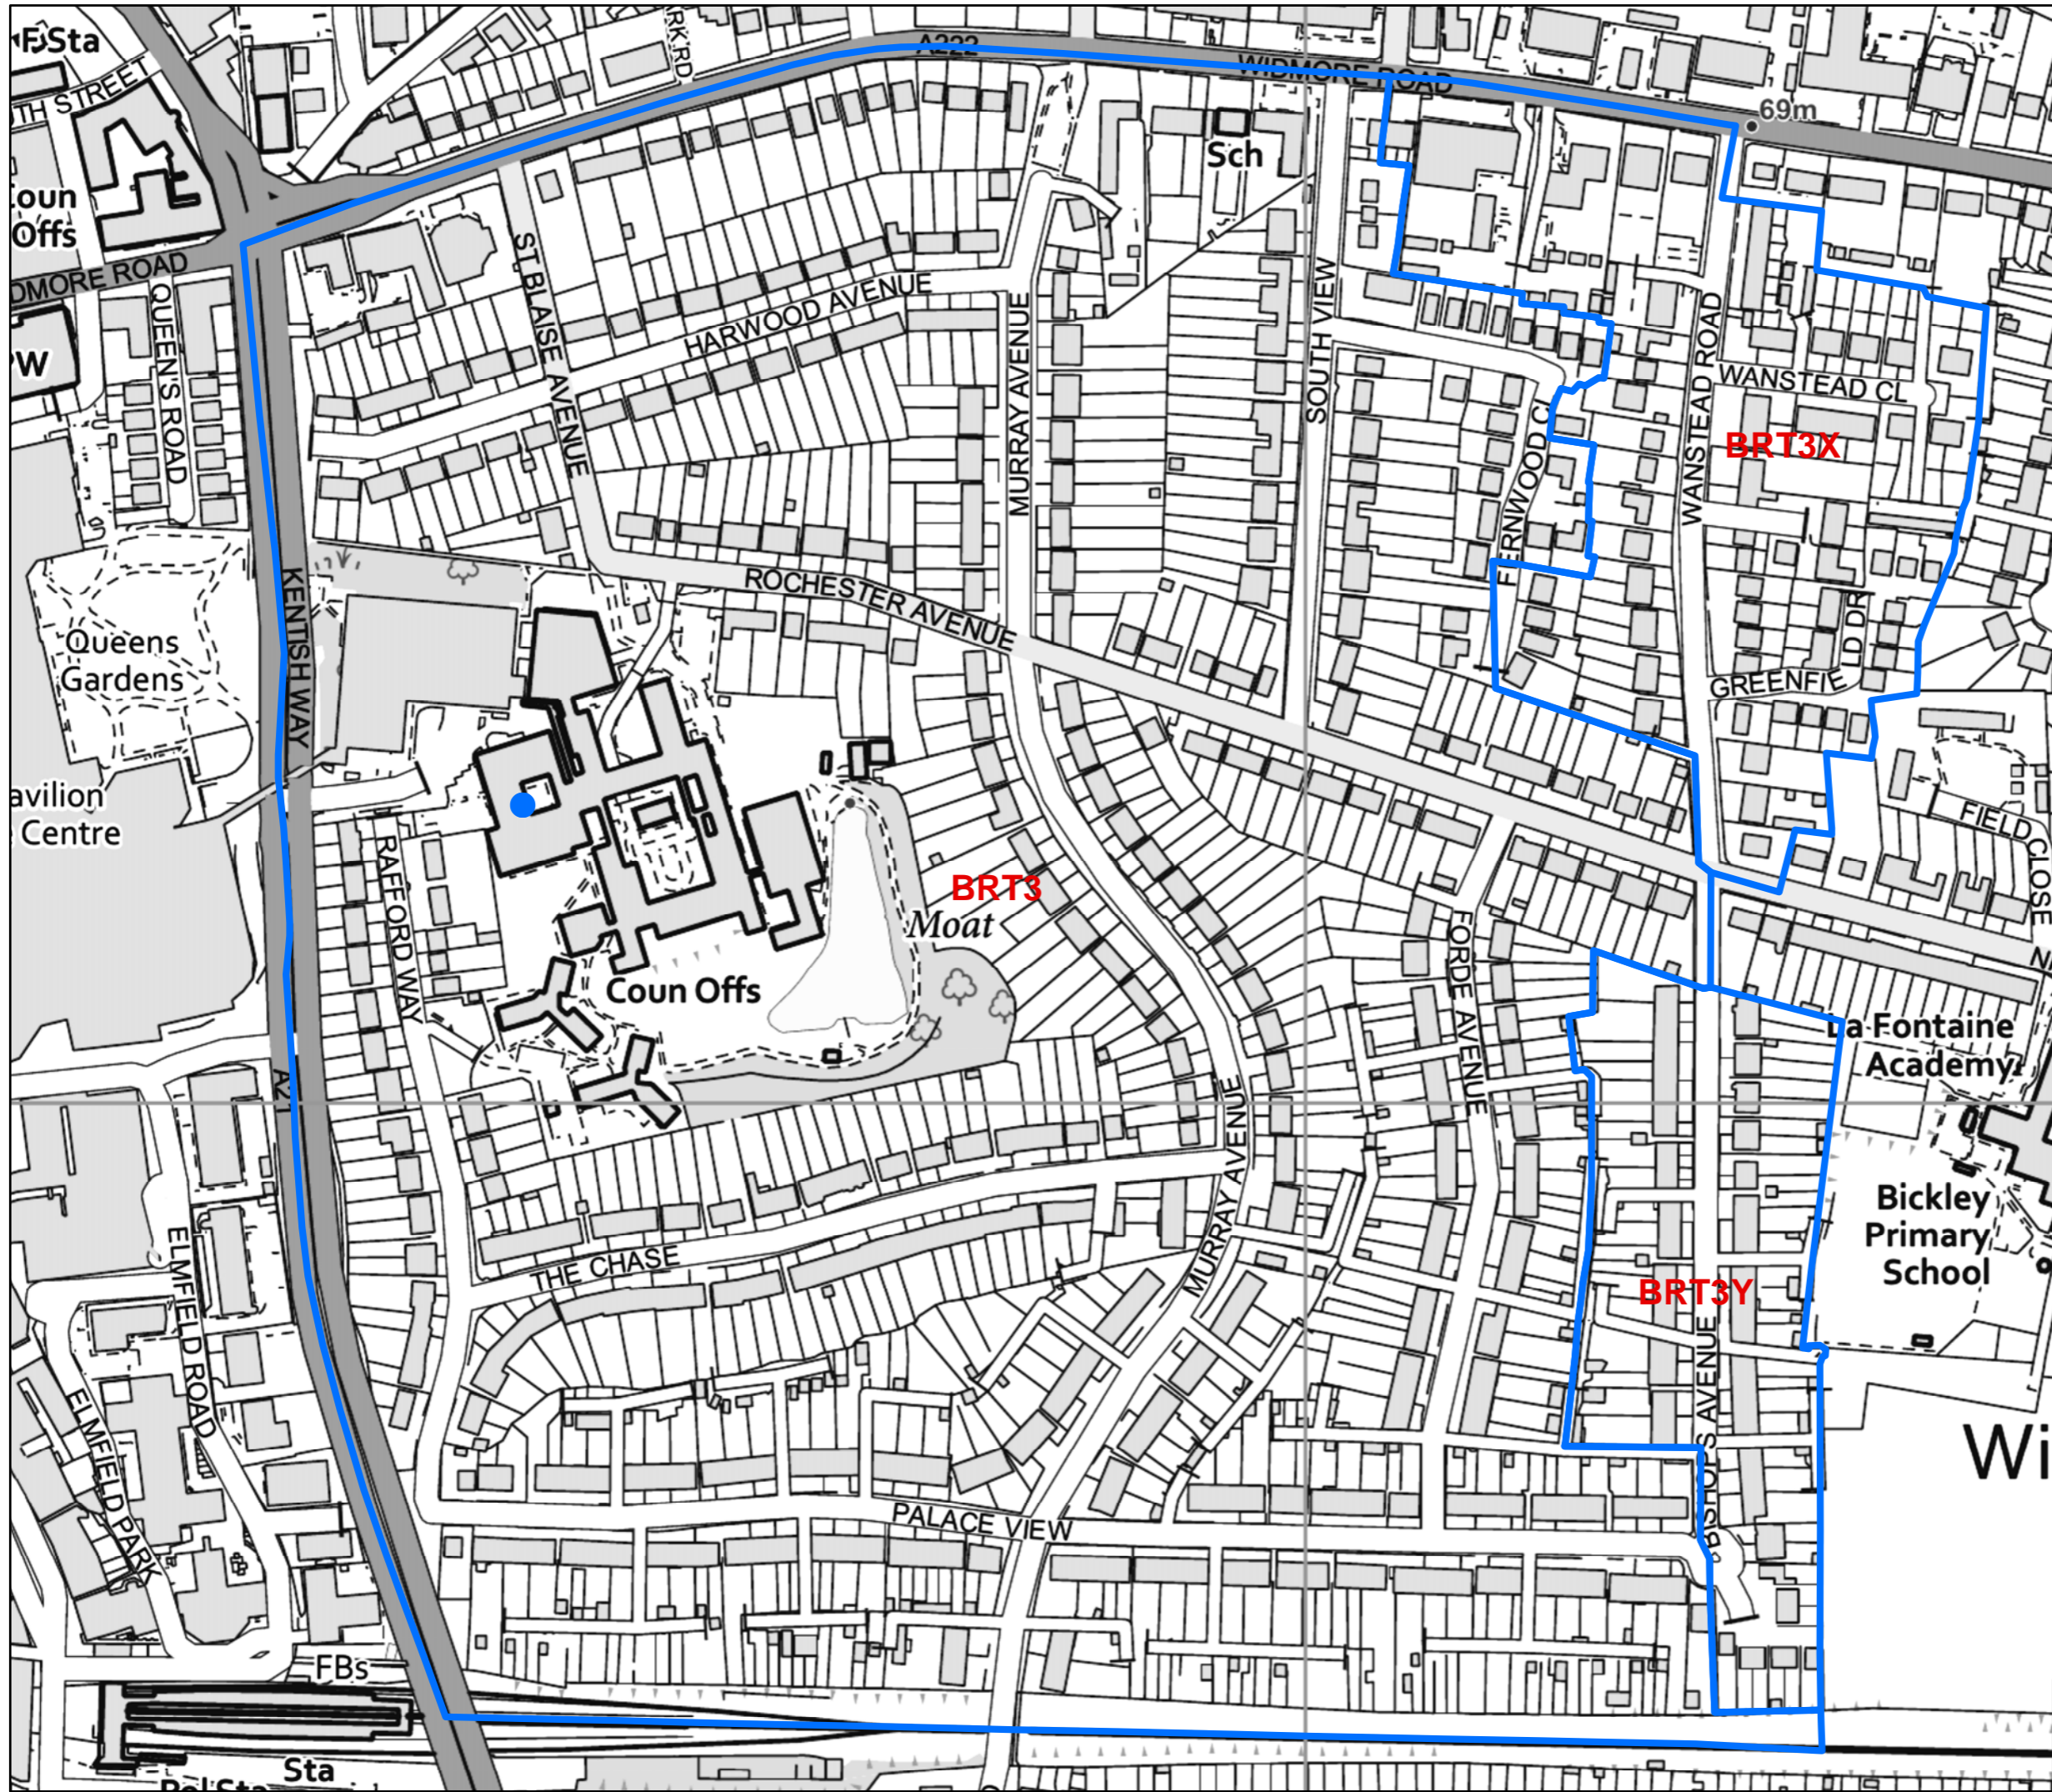

KEY

- Polling Stations
- Polling District

POLLING DISTRICTS REVIEW

BRT1

Scale		1:4,750		
Origin	Checked	O.S.		
Date	September 2021		Drawing Number	

© Crown copyright and database rights 2021
Ordnance Survey 100017661.

KEY

- Polling Stations
- Polling District

POLLING DISTRICTS REVIEW

BRT2, BRT2X, BRT2Y & BRT2Z

Scale		
1:5,000		
Origin	Checked	
O.S.		Drawing Number
Date	September 2021	

© Crown copyright and database rights 2021
Ordnance Survey 100017661.

KEY

- Polling Stations
- Polling District

POLLING DISTRICTS REVIEW

BRT3, BRT3X & BRT3Y

Scale		1:3,000		
Origin	Checked	O.S.		
Date	September 2021		Drawing Number	

© Crown copyright and database rights 2021
Ordnance Survey 100017661.

KEY

- Polling Stations
- Polling District

POLLING DISTRICTS REVIEW

BRT4

Scale 1:6,000		
Origin O.S.	Checked	
Date September 2021	Drawing Number	

© Crown copyright and database rights 2021
Ordnance Survey 100017661.