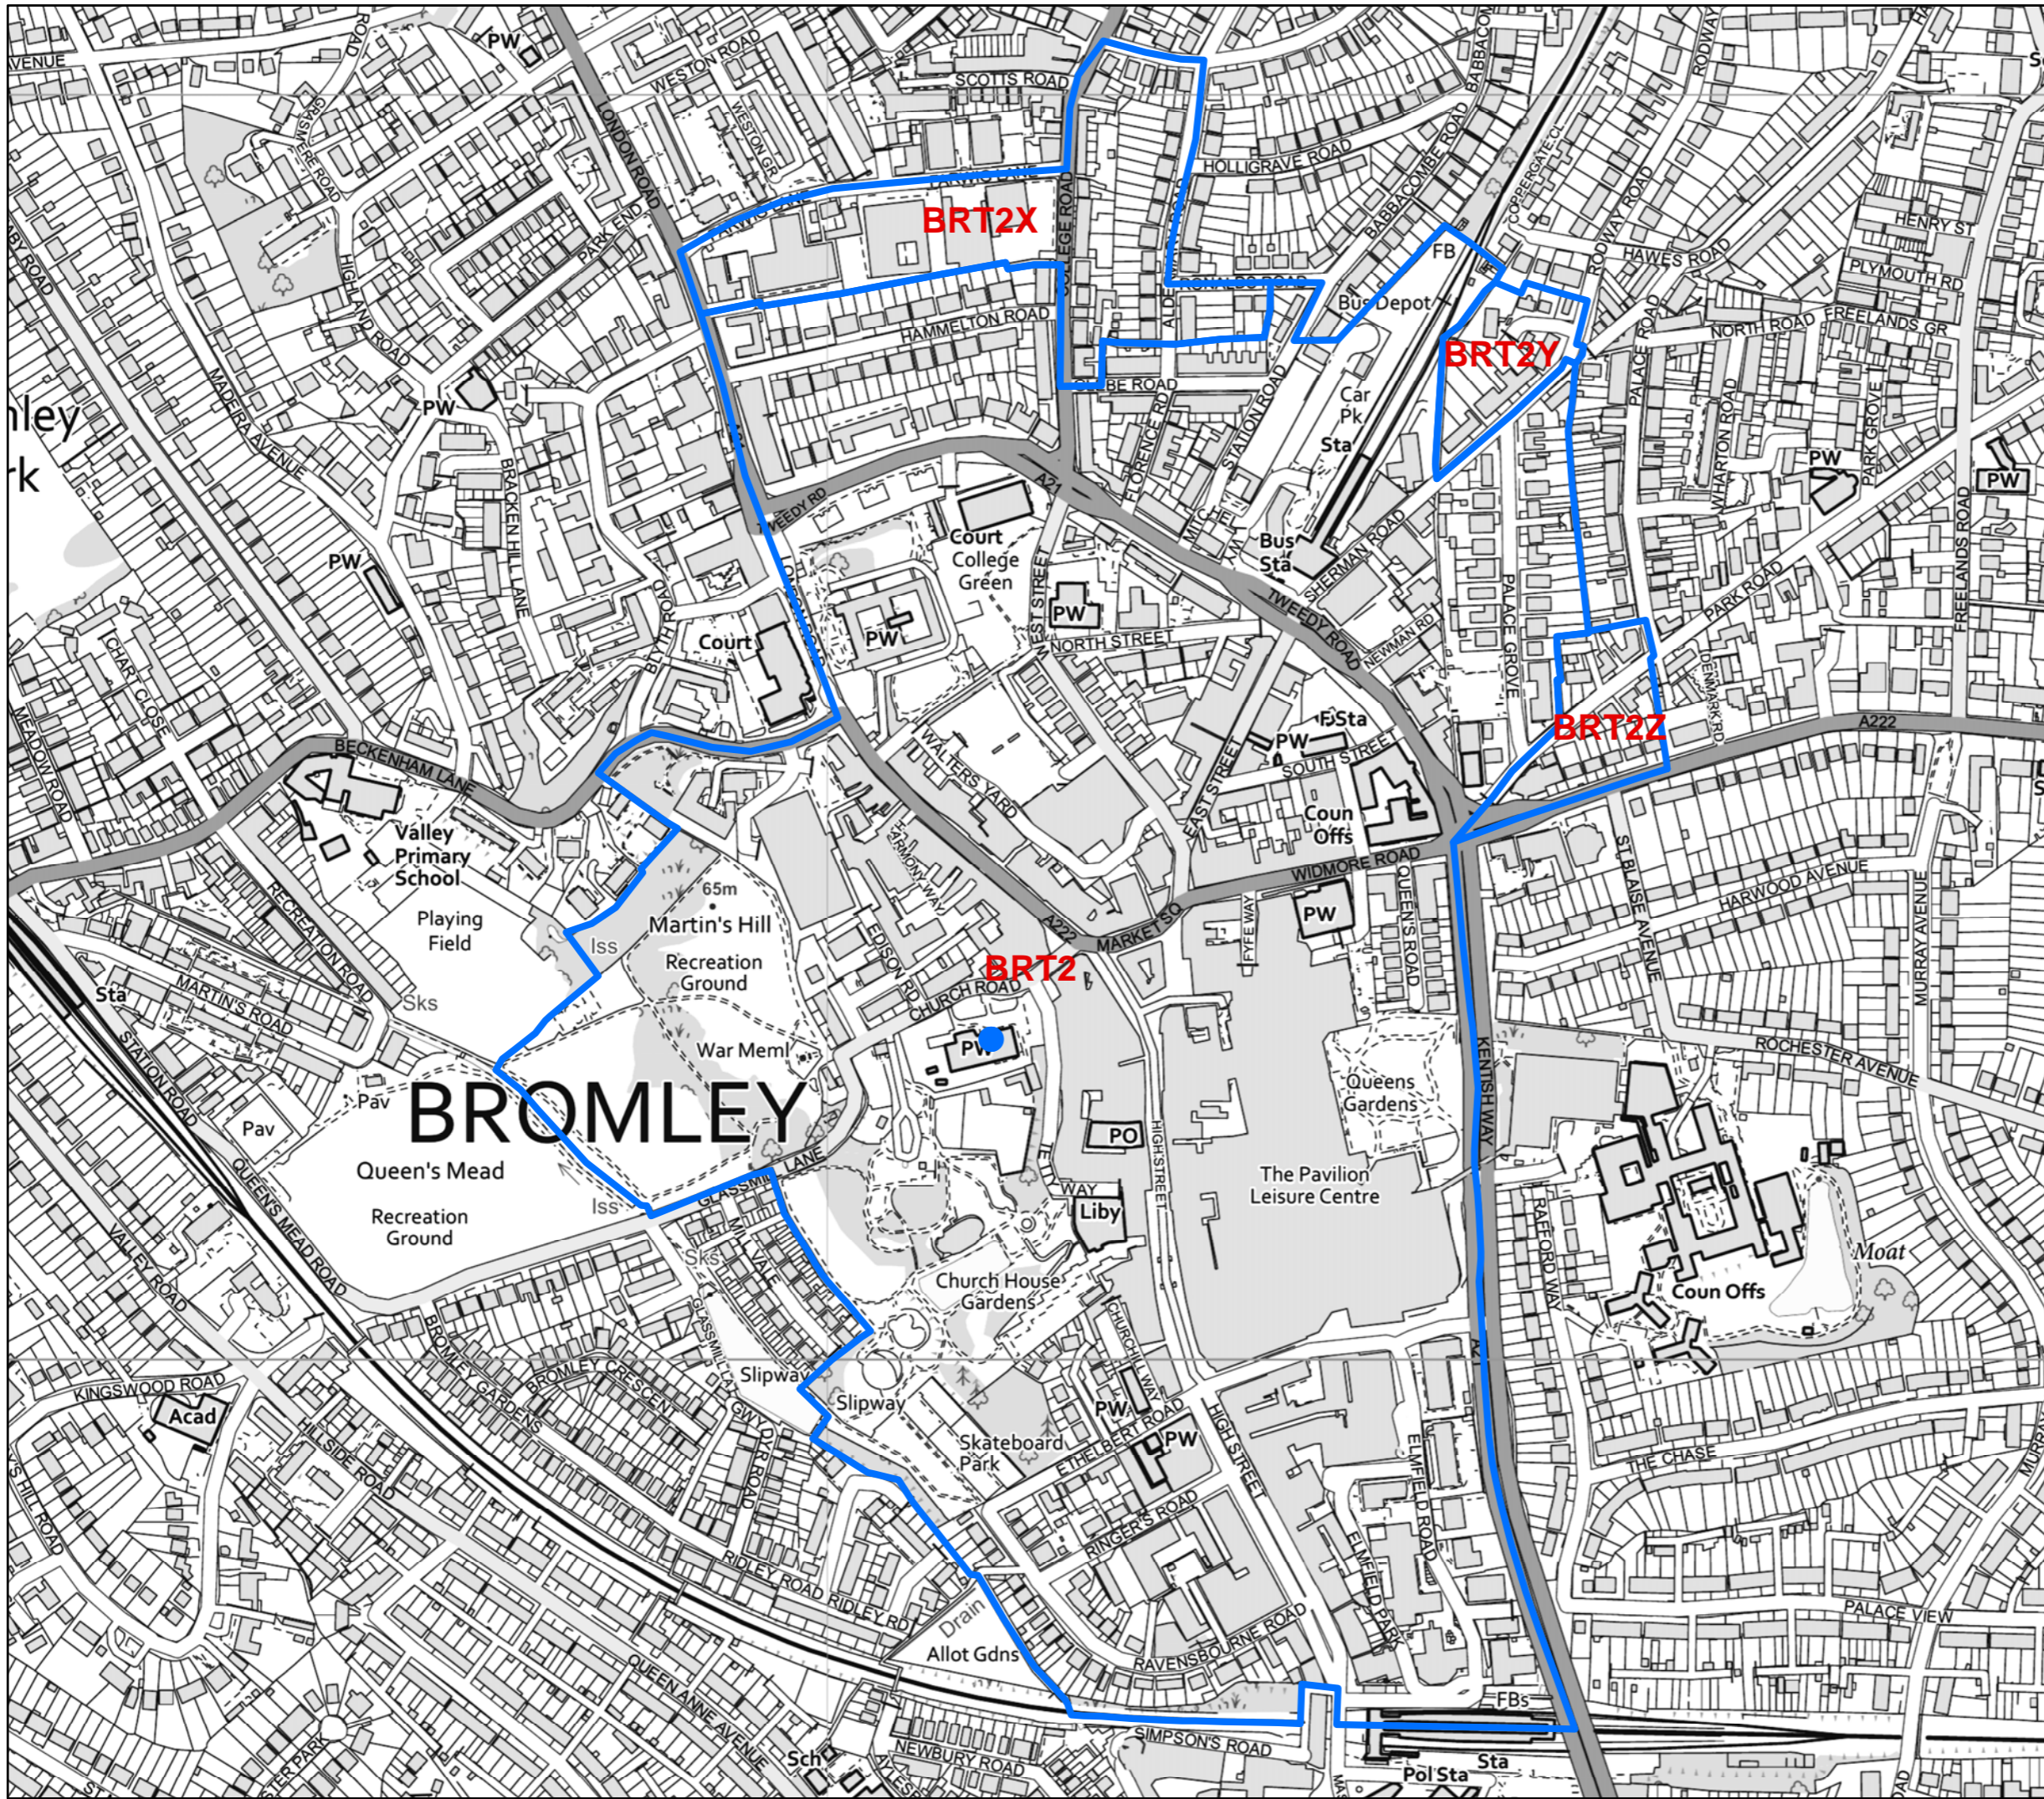

KEY

- Polling Stations
- Polling District

POLLING DISTRICTS REVIEW

BRT1

Scale		1:4,750		
Origin	Checked	O.S.		
Date	September 2021		Drawing Number	

© Crown copyright and database rights 2021
Ordnance Survey 100017661.

KEY

- Polling Stations
- Polling District

POLLING DISTRICTS REVIEW

BRT2, BRT2X, BRT2Y & BRT2Z

Scale		
1:5,000		
Origin	Checked	
O.S.		Drawing Number
Date	September 2021	

© Crown copyright and database rights 2021
Ordnance Survey 100017661.

KEY

- Polling Stations
- Polling District

POLLING DISTRICTS REVIEW

BRT3, BRT3X & BRT3Y

Scale		1:3,000		
Origin	Checked	O.S.		
Date	September 2021		Drawing Number	

© Crown copyright and database rights 2021
Ordnance Survey 100017661.

KEY

- Polling Stations
- Polling District

POLLING DISTRICTS REVIEW

BRT4

Scale 1:6,000		
Origin O.S.	Checked	
Date September 2021	Drawing Number	

© Crown copyright and database rights 2021
Ordnance Survey 100017661.