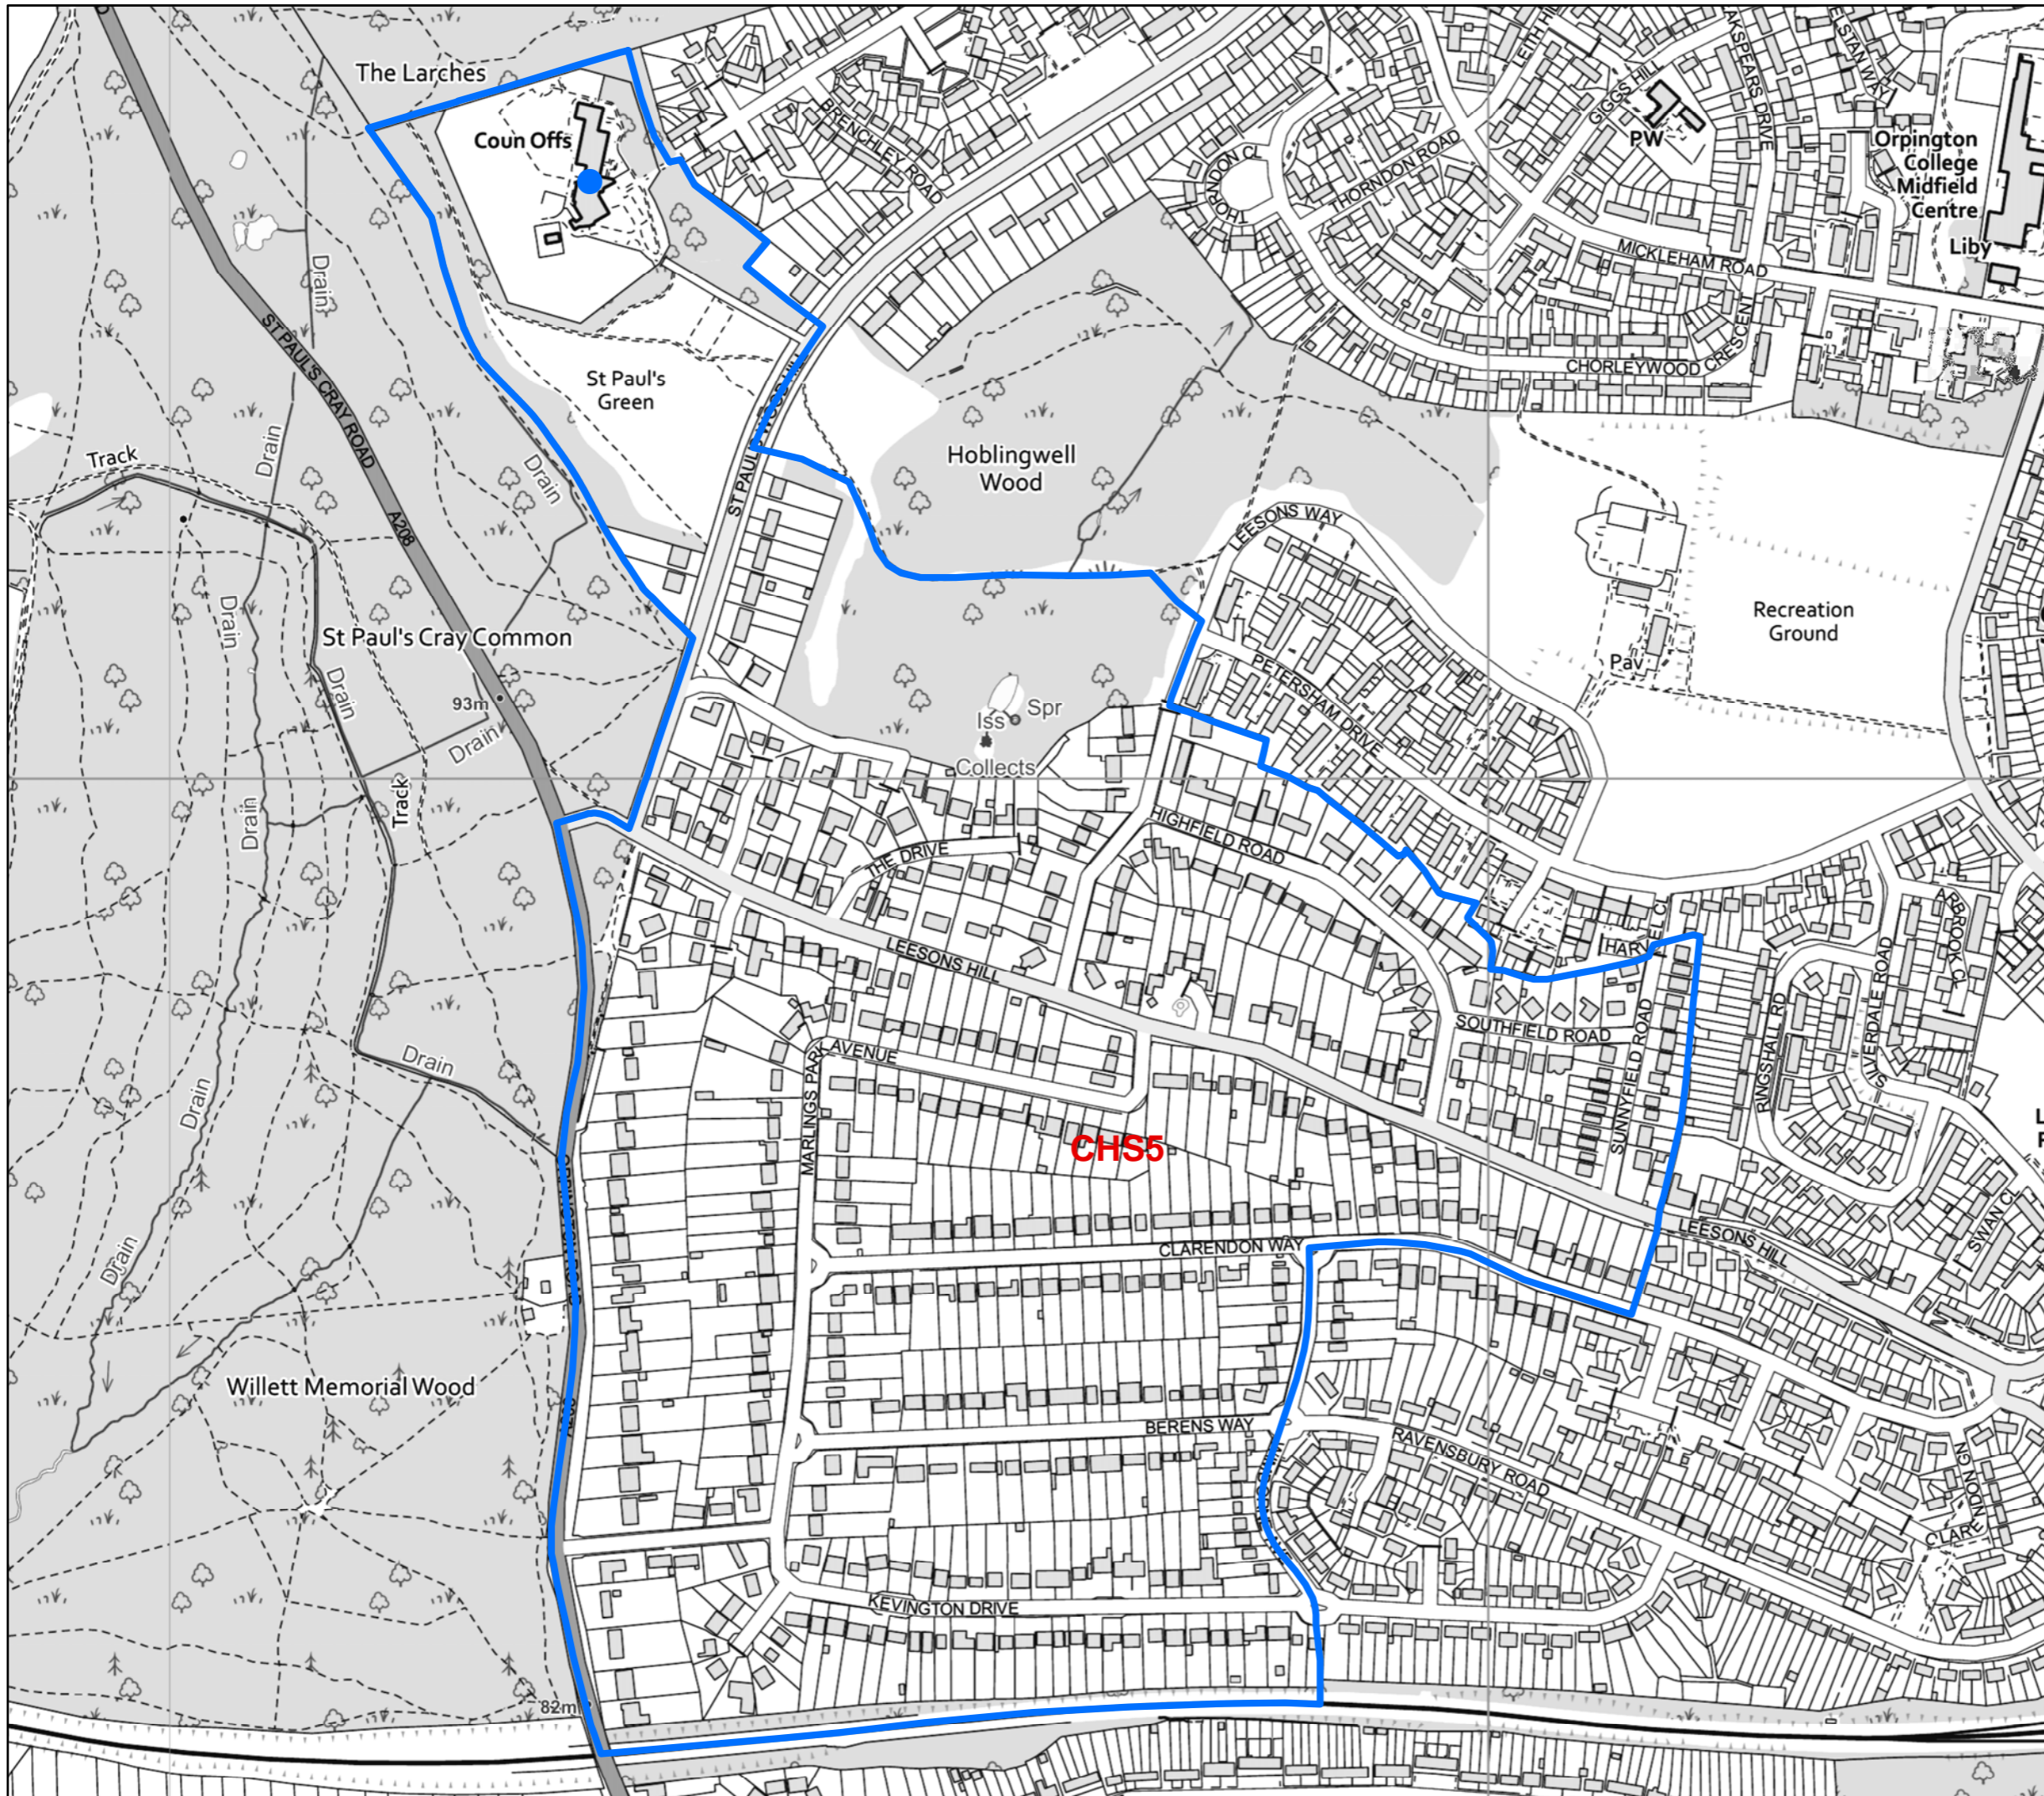

KEY

- Polling Stations
- Polling District

POLLING DISTRICTS REVIEW

CHS3

Scale 1:9,000		
Origin O.S.	Checked	
Date September 2021	Drawing Number	

© Crown copyright and database rights 2021
Ordnance Survey 100017661.

KEY

- Polling Stations
- Polling District

POLLING DISTRICTS REVIEW

CHS4

Scale 1:12,600		
Origin O.S.	Checked	
Date September 2021	Drawing Number	

KEY

- Polling Stations
- Polling District

POLLING DISTRICTS REVIEW

CHS5

Scale
1:4,800

Origin
O.S.

Date
September 2021

Checked

Drawing Number