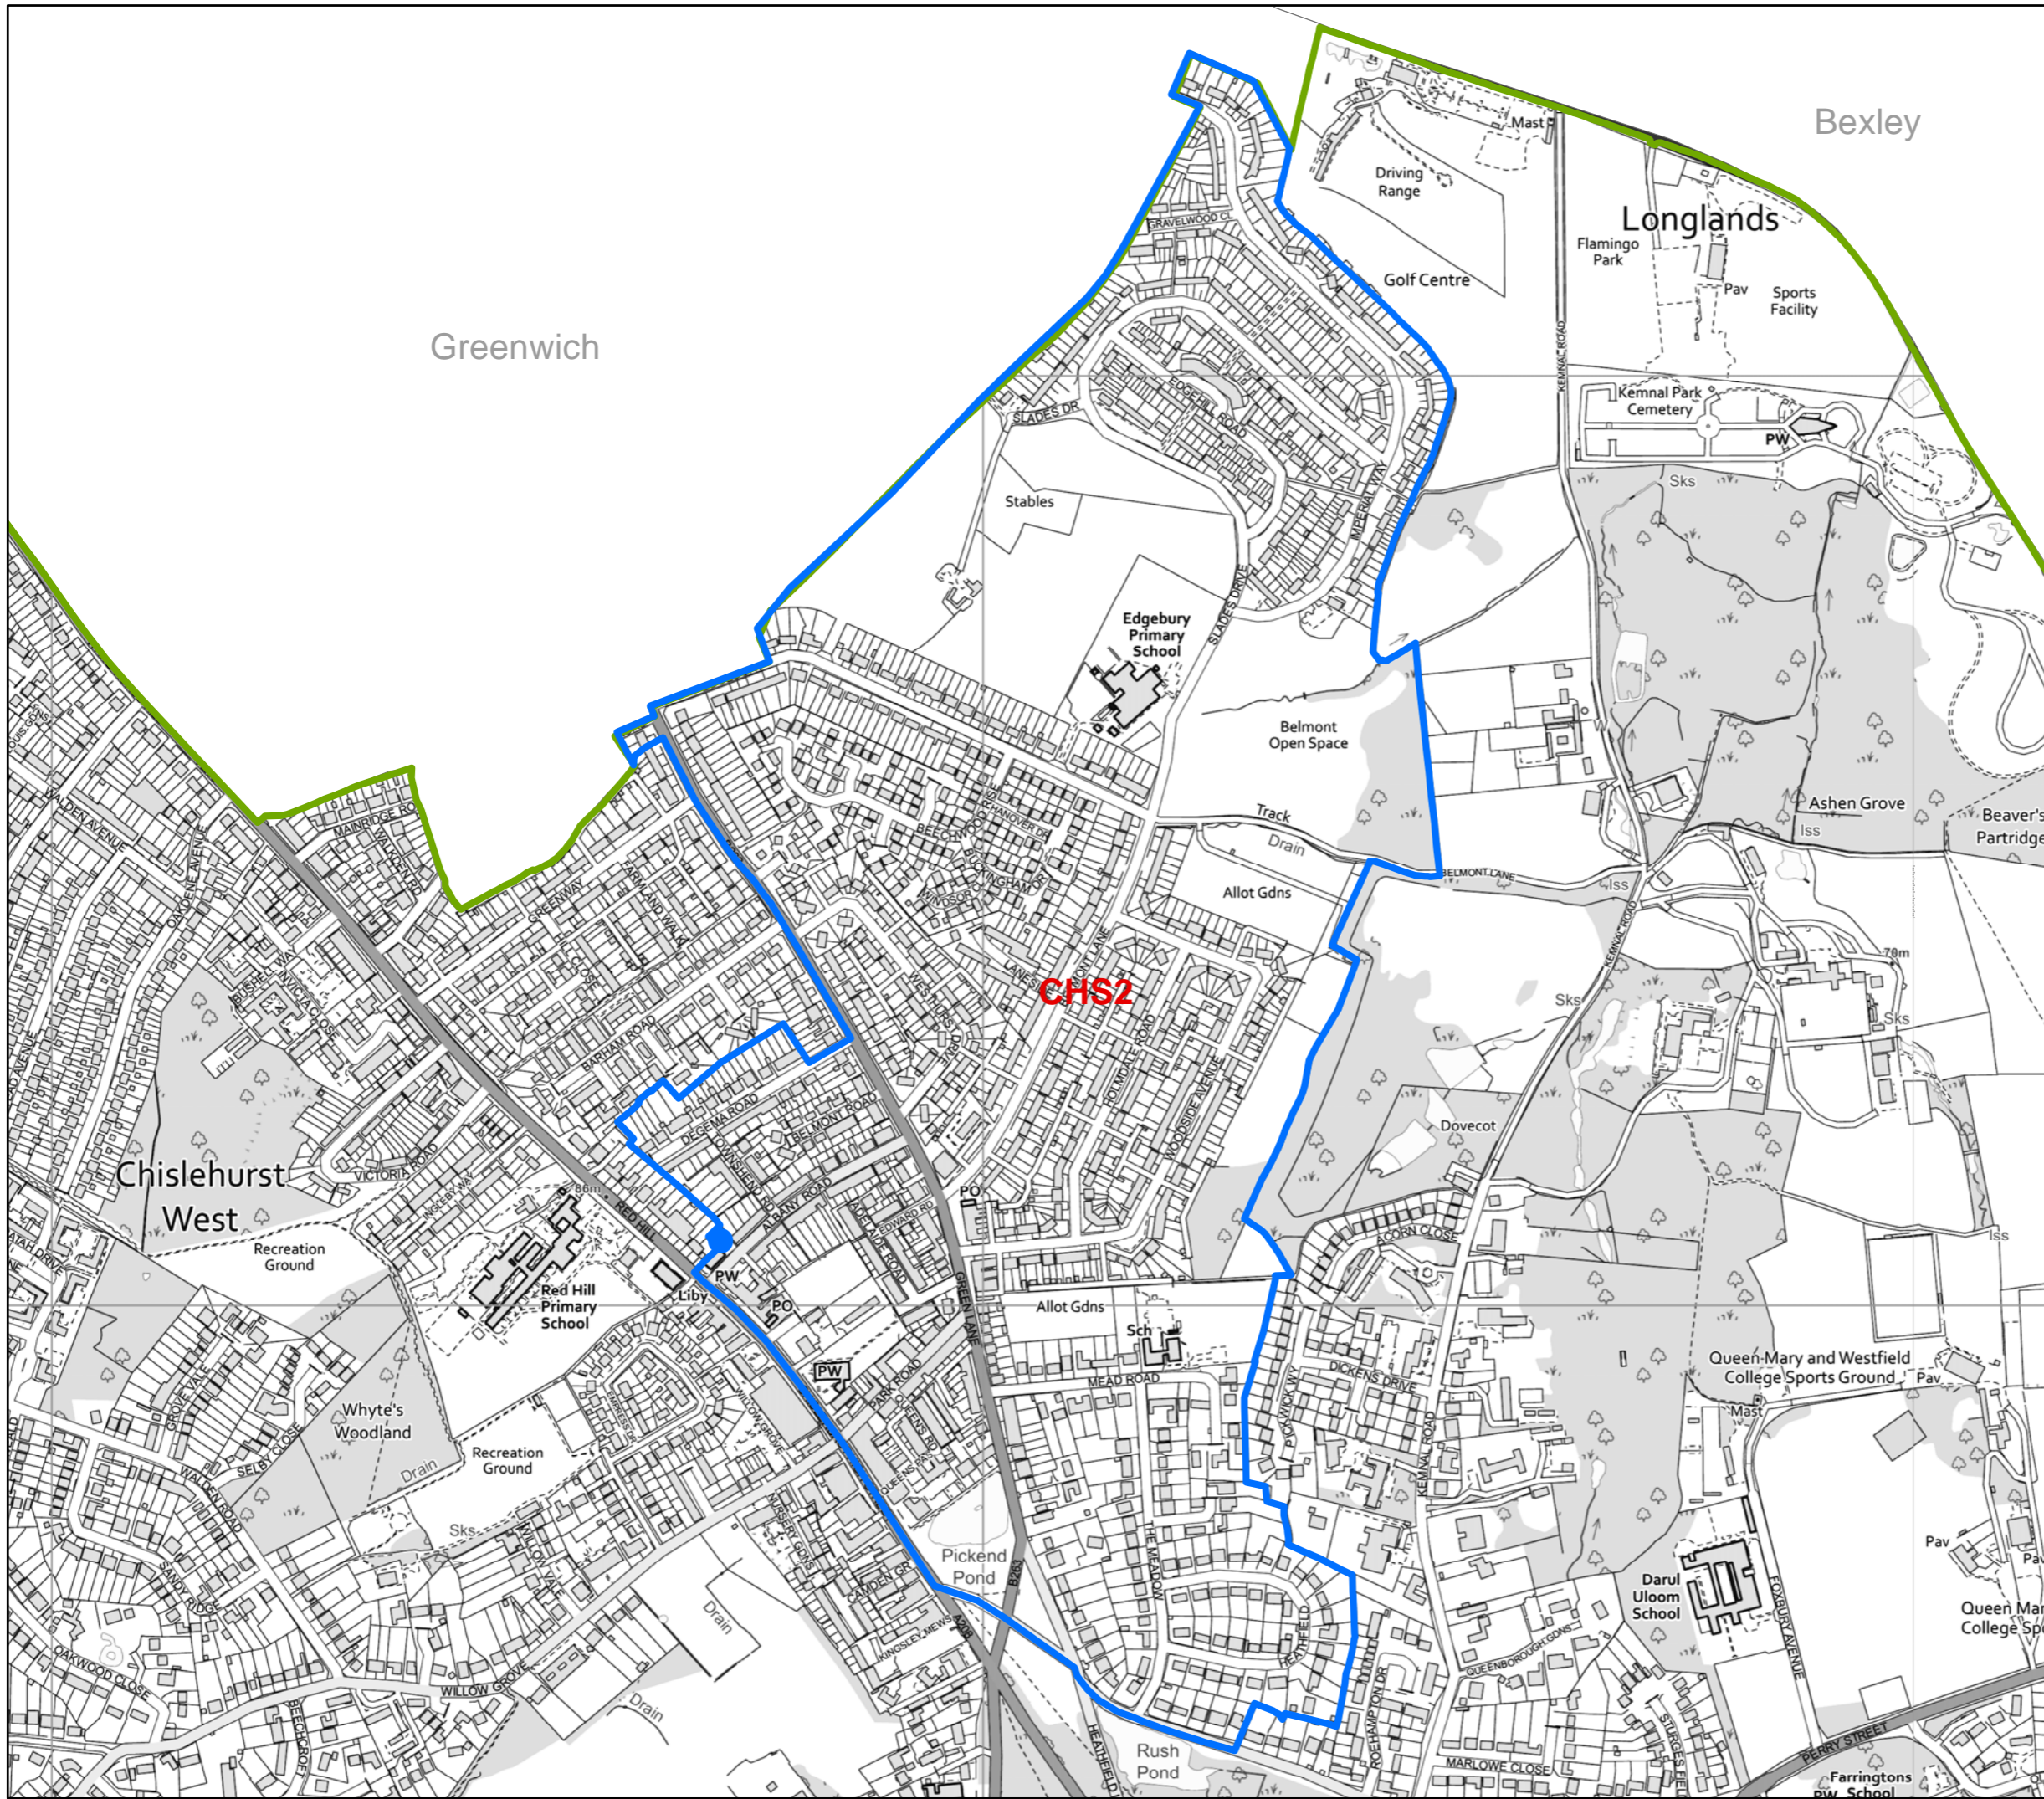

KEY

- Polling Stations
- Polling District

POLLING DISTRICTS REVIEW

CHS1

Scale
1:5,300

Origin
O.S.

Date
September 2021

175 87.5 0 175 Meters

Drawing Number

KEY

- Polling Stations
- Polling District

POLLING DISTRICTS REVIEW

CHS2

Scale 1:6,800		
Origin O.S.	Checked	
Date September 2021		Drawing Number

© Crown copyright and database rights 2021
Ordnance Survey 100017661.

KEY

- Polling Stations
- Polling District

POLLING DISTRICTS REVIEW

CHS3

Scale 1:9,000		
Origin O.S.	Checked	
Date September 2021	Drawing Number	

© Crown copyright and database rights 2021
Ordnance Survey 100017661.

CHS5

Scale
1:4,800

Origin
O.S.

Date
September 2021

Checked

Drawing Number