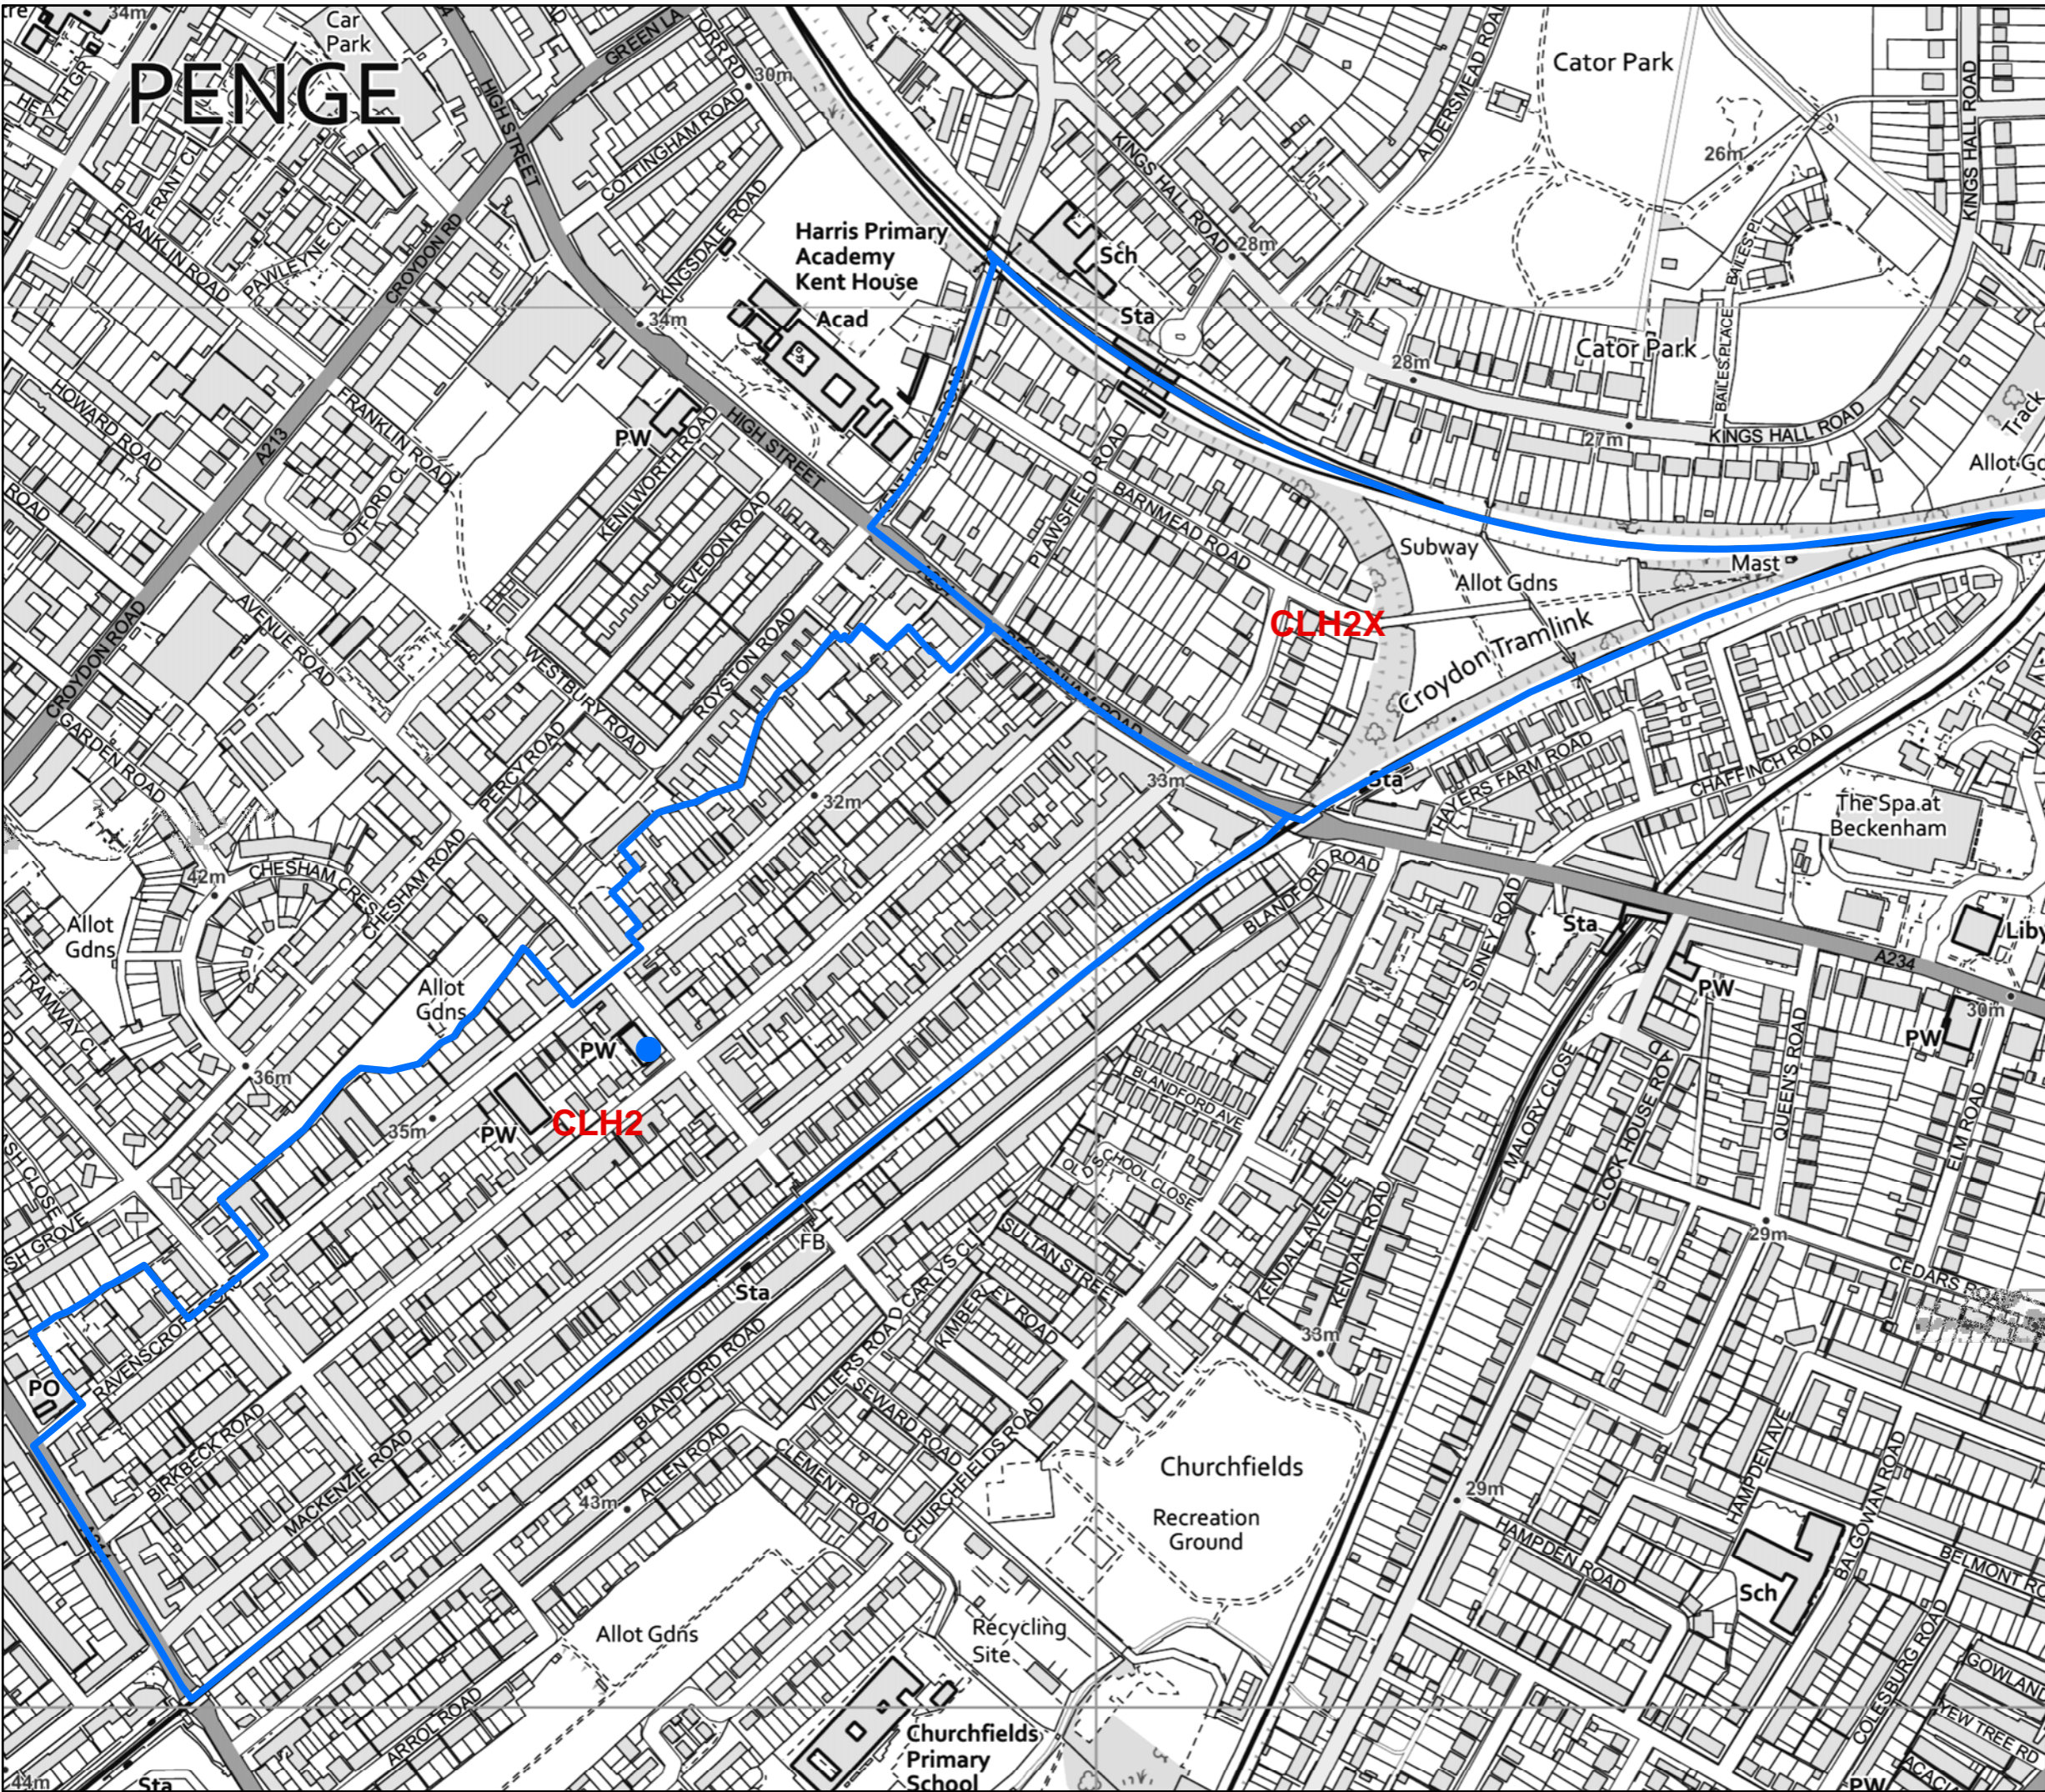

KEY

- Polling Stations
- Polling District

POLLING DISTRICTS REVIEW

CLH1

Scale
1:3,900

Origin
O.S.

Date
September 2021

Drawing Number

PENGE

KEY

- Polling Stations
- Polling District

POLLING DISTRICTS REVIEW

CLH2 & CLH2X

Scale 1:4,500		
Origin O.S.	Checked	
Date September 2021	Drawing Number	

© Crown copyright and database rights 2021
Ordnance Survey 100017661.

Drawing Number

KEY

- Polling Stations
- Polling District

POLLING DISTRICTS REVIEW

CLH4

Scale 1:4,500		
Origin O.S.	Checked	
Date September 2021	Drawing Number	

© Crown copyright and database rights 2021
Ordnance Survey 100017661.

KEY

- Polling Stations
- Polling District

POLLING DISTRICTS REVIEW

CLH5 & CLH5X

Scale 1:3,800		
Origin O.S.	Checked	
Date September 2021	Drawing Number	

© Crown copyright and database rights 2021
Ordnance Survey 100017661.