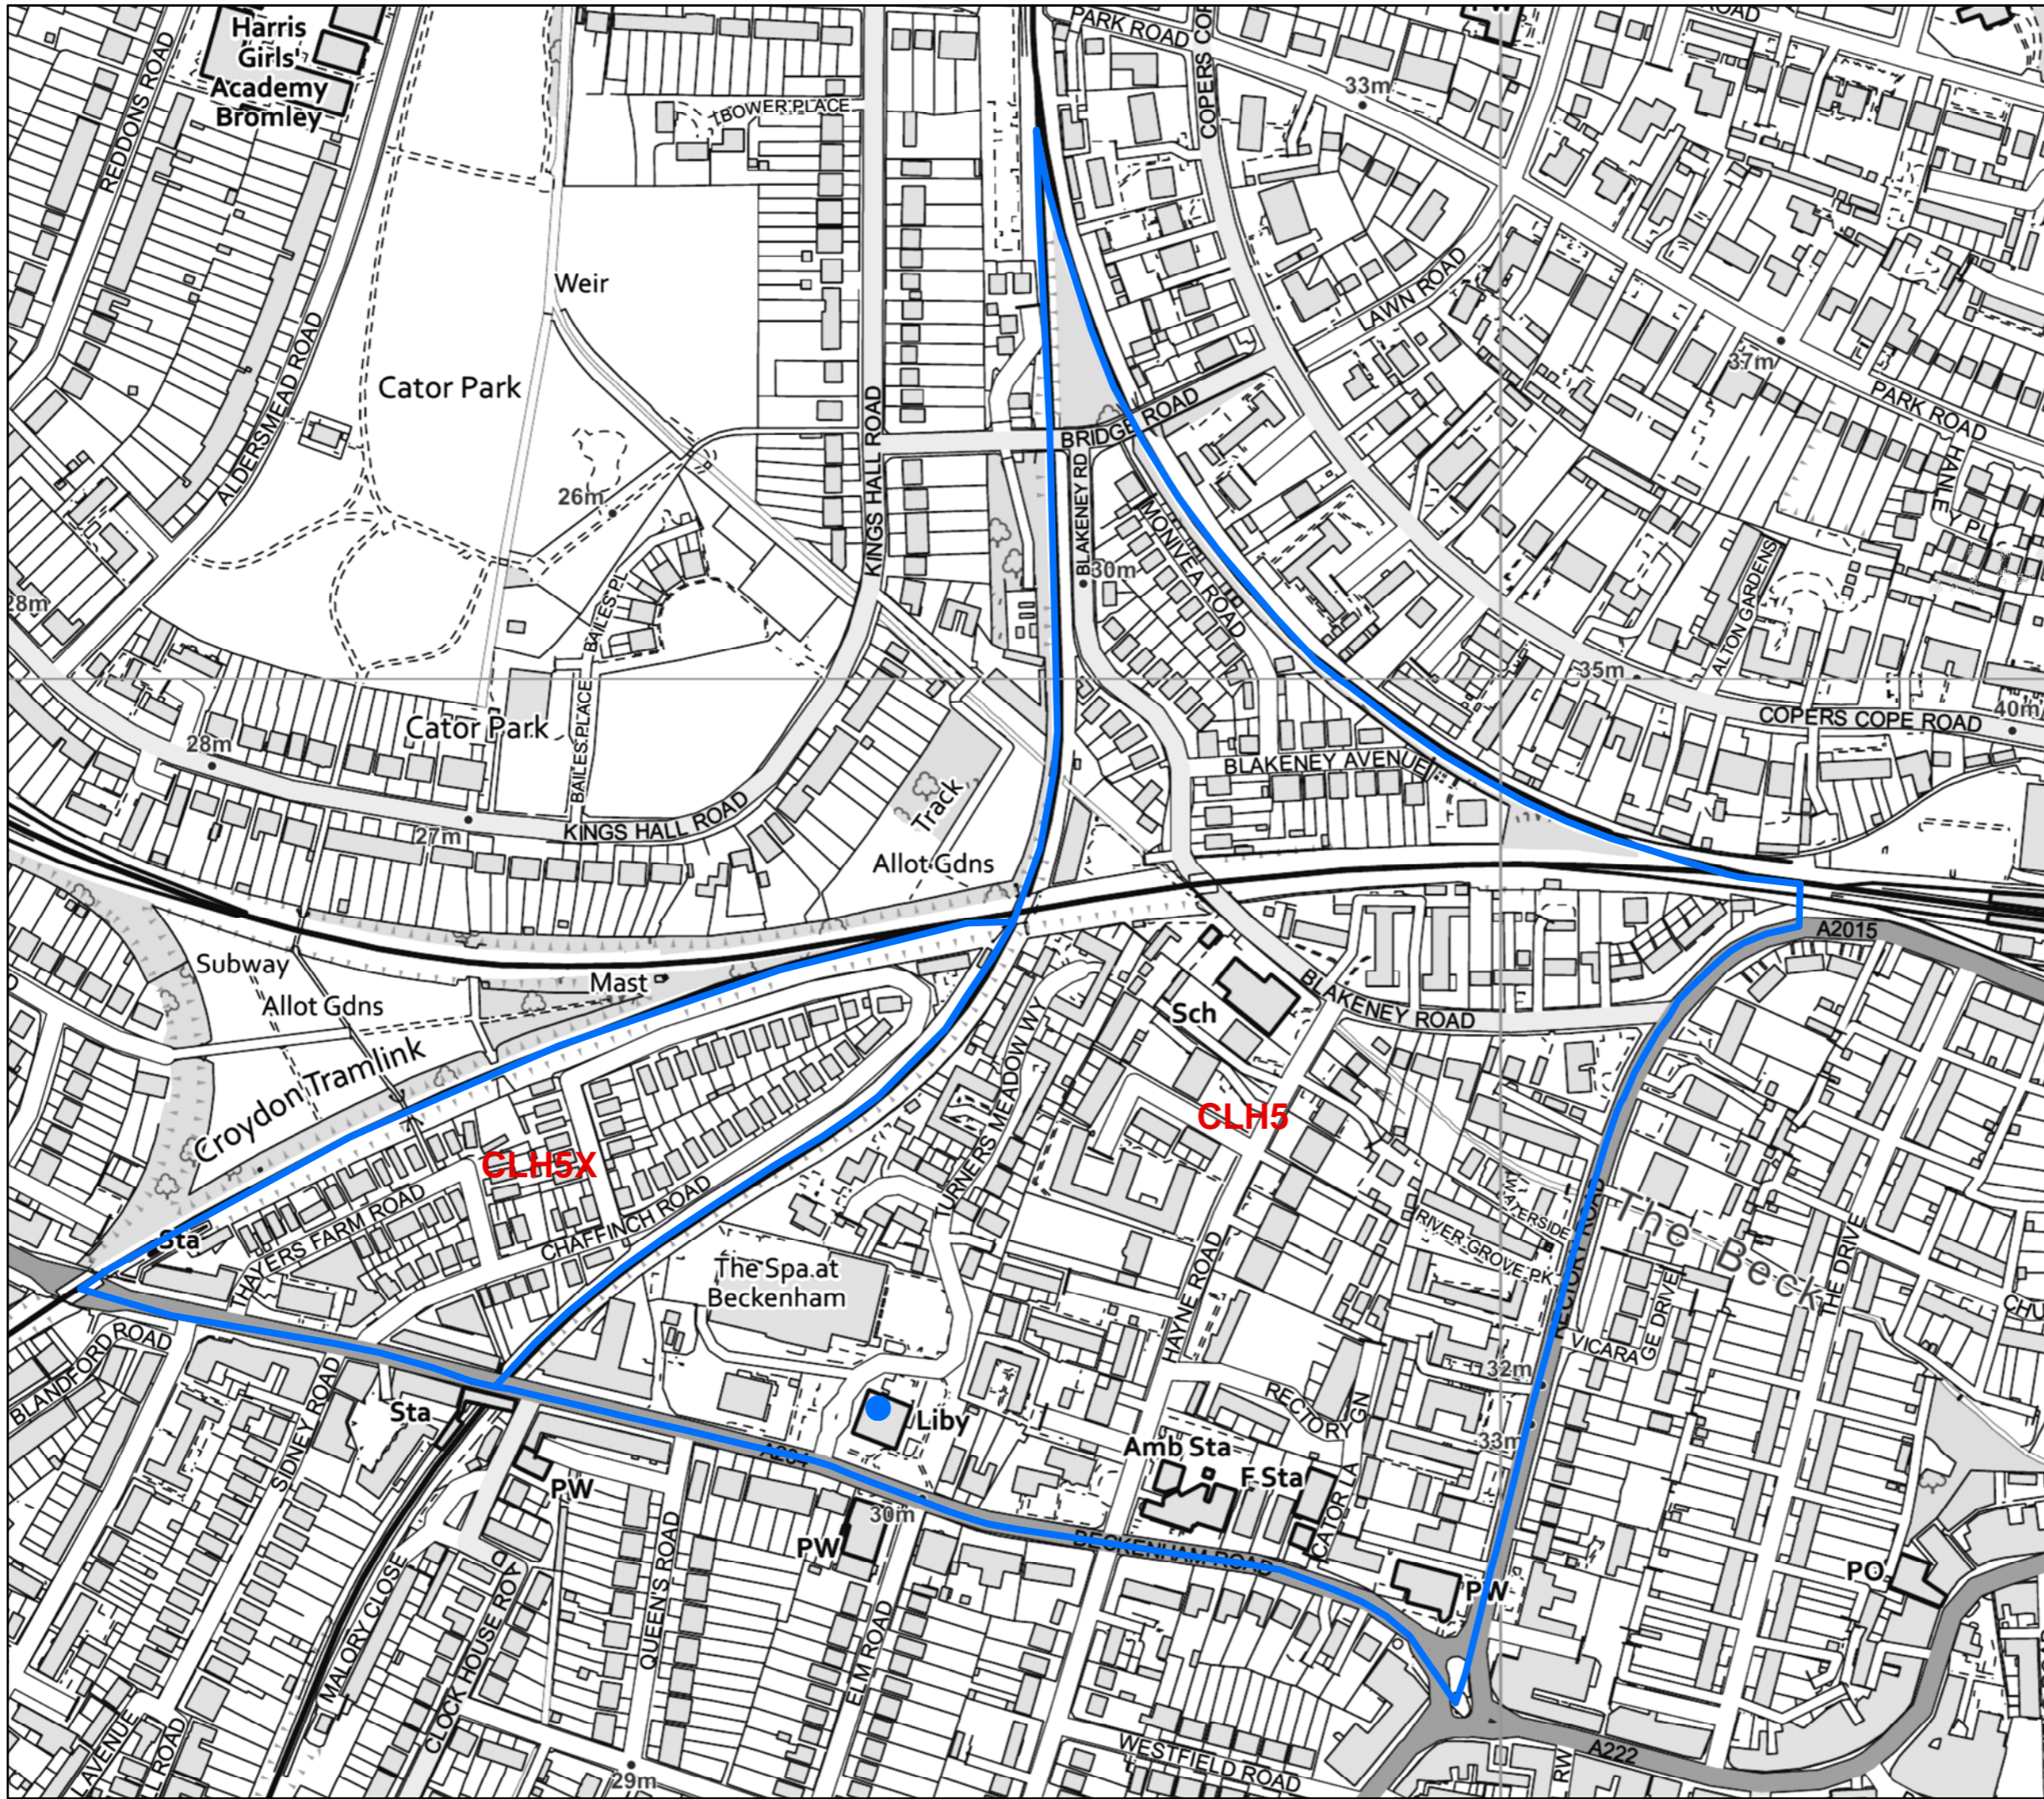

Drawing Number

KEY

- Polling Stations
- Polling District

POLLING DISTRICTS REVIEW

CLH4

Scale 1:4,500		
Origin O.S.	Checked	
Date September 2021	Drawing Number	

© Crown copyright and database rights 2021
Ordnance Survey 100017661.

KEY

- Polling Stations
- Polling District

POLLING DISTRICTS REVIEW

CLH5 & CLH5X

Scale 1:3,800		
Origin O.S.	Checked	
Date September 2021	Drawing Number	

© Crown copyright and database rights 2021
Ordnance Survey 100017661.