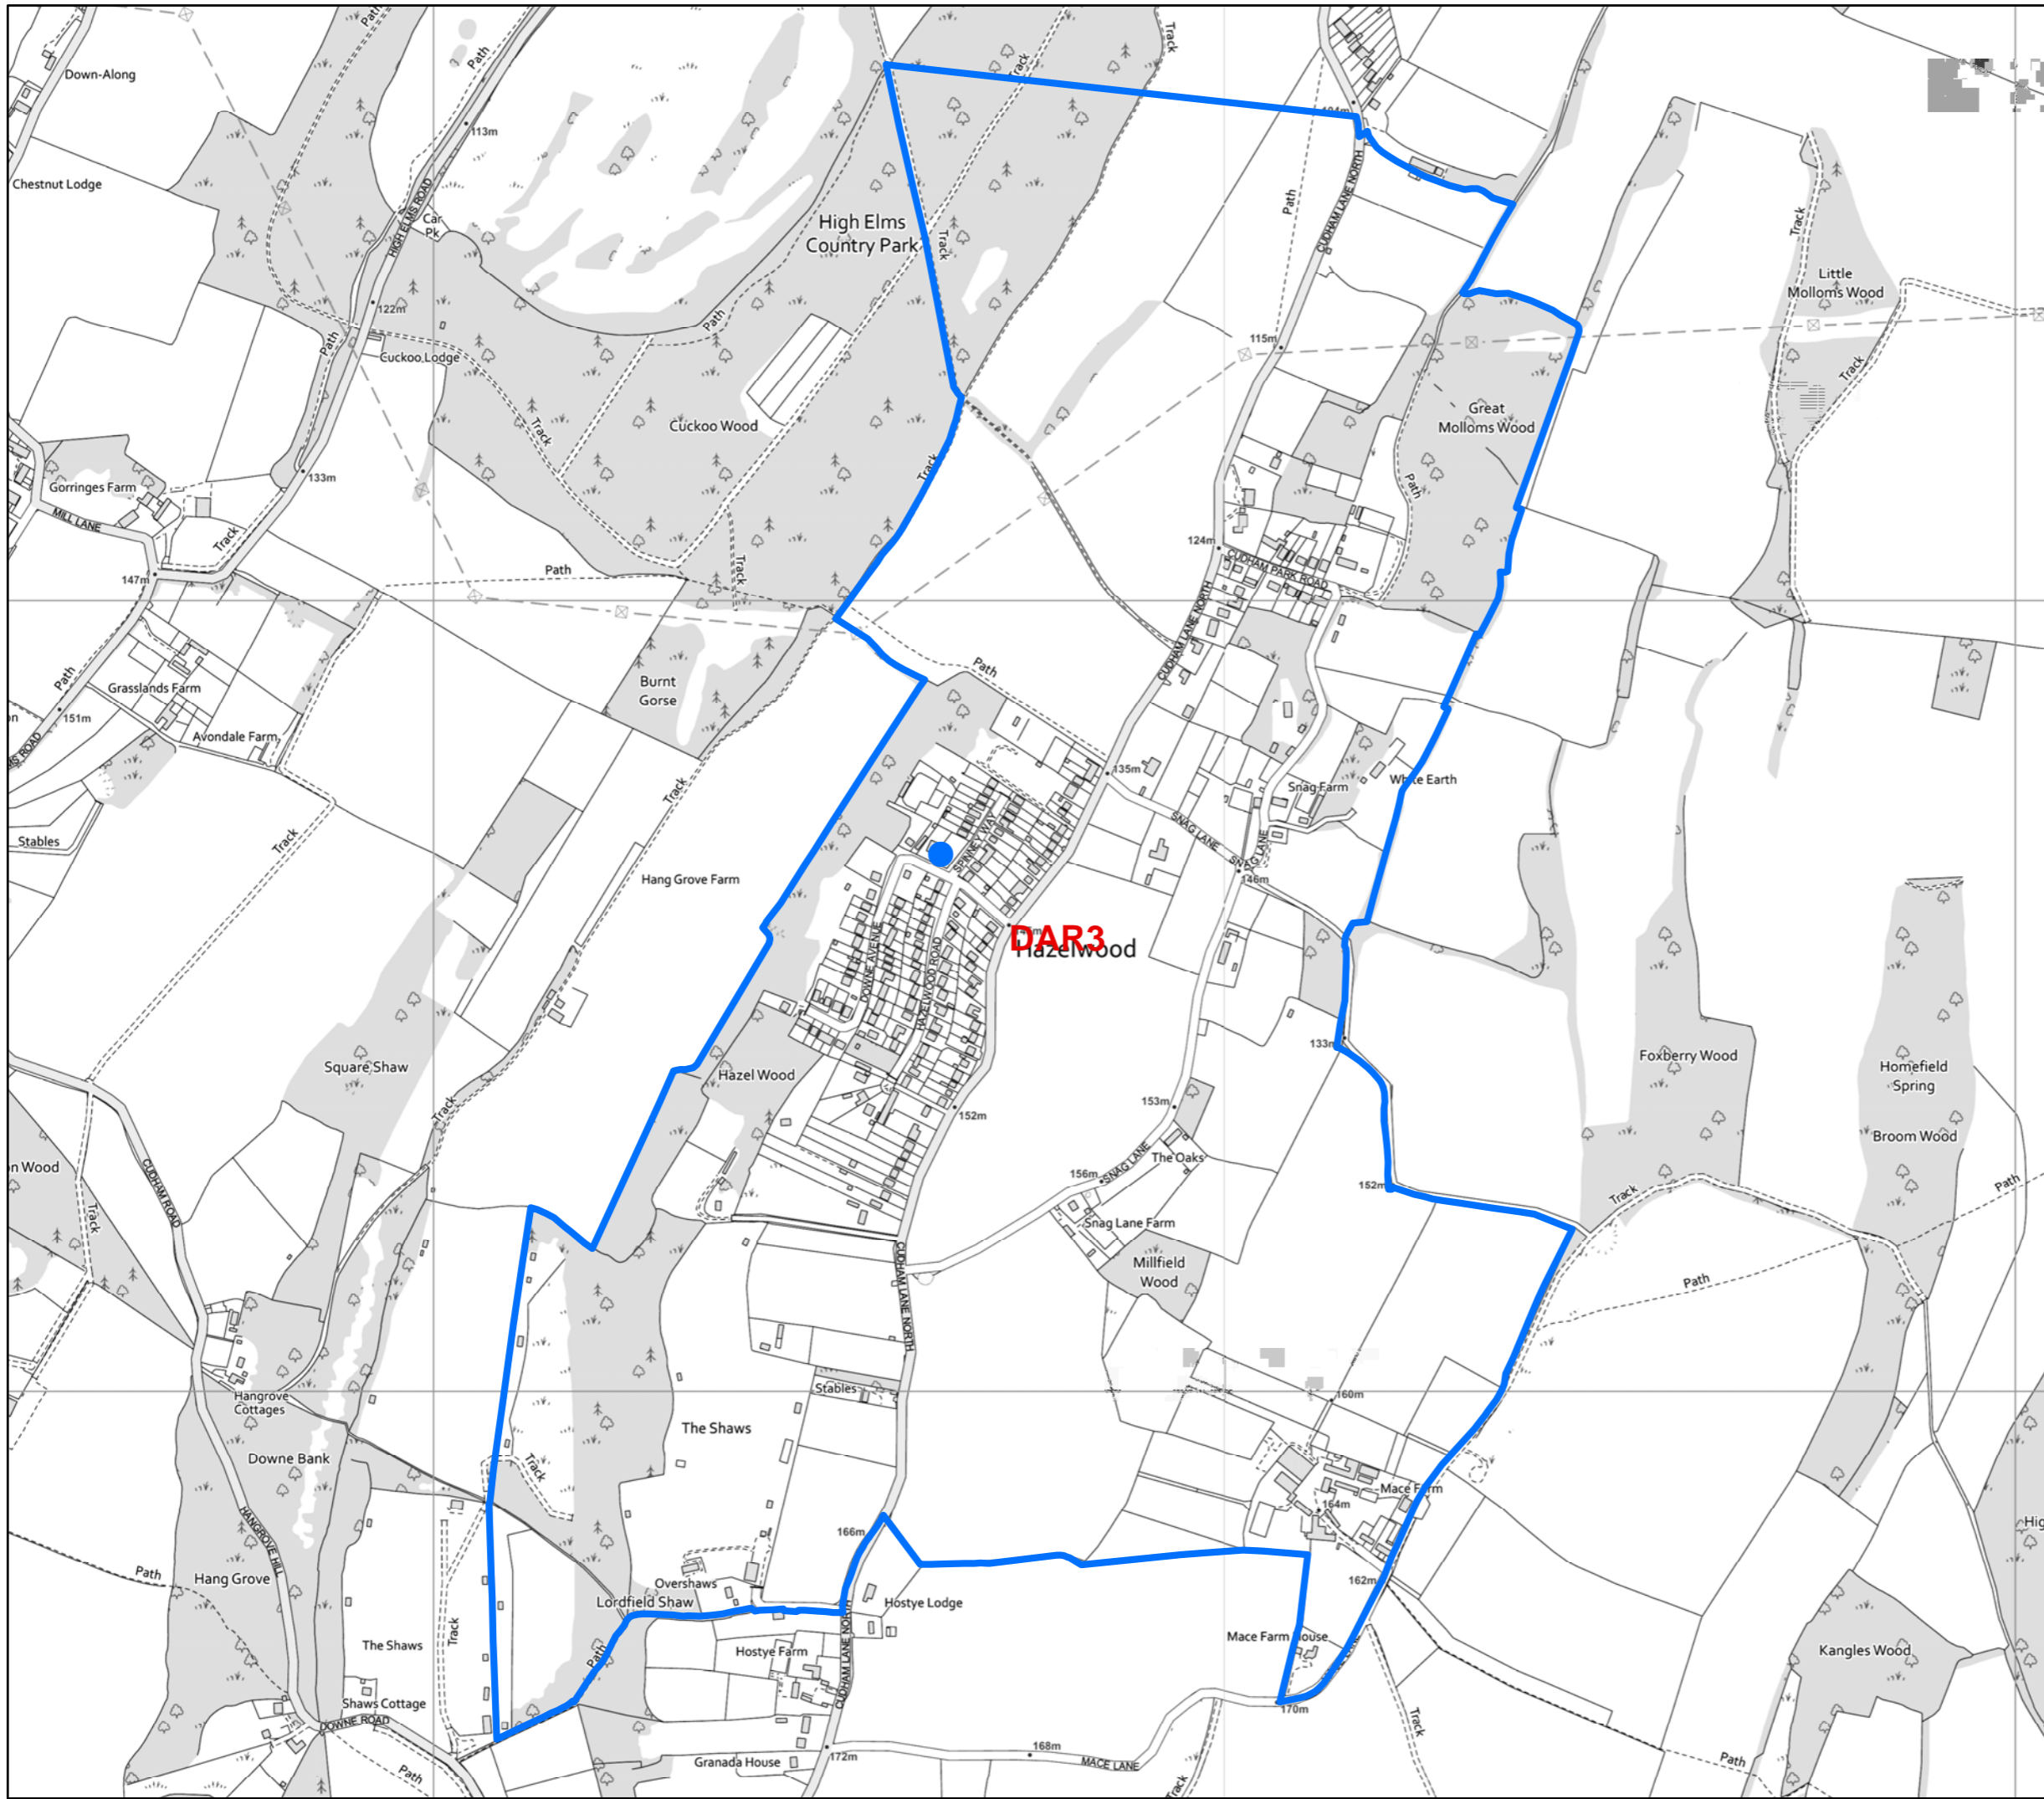

Drawing Number

© Crown copyright and database rights 2021
Ordnance Survey 100017661.

KEY

- Polling Stations
- Polling District

POLLING DISTRICTS REVIEW

DAR2

Scale
1:13,500

Origin
O.S.

Date
September 2021

450 225 0 450 Meters

Drawing Number

KEY

- Polling Stations
- Polling District

POLLING DISTRICTS REVIEW

DAR3

Scale 1:8,000		
Origin O.S.	Checked	
Date September 2021		Drawing Number

Scale
1:16,800

Origin
O.S.

Date
September 2021

Drawing Number

KEY

- Polling Stations
- Polling District

POLLING DISTRICTS REVIEW

DAR7

Scale 1:9,500		
Origin O.S.	Checked	
Date September 2021	Drawing Number	

© Crown copyright and database rights 2021
Ordnance Survey 100017661.