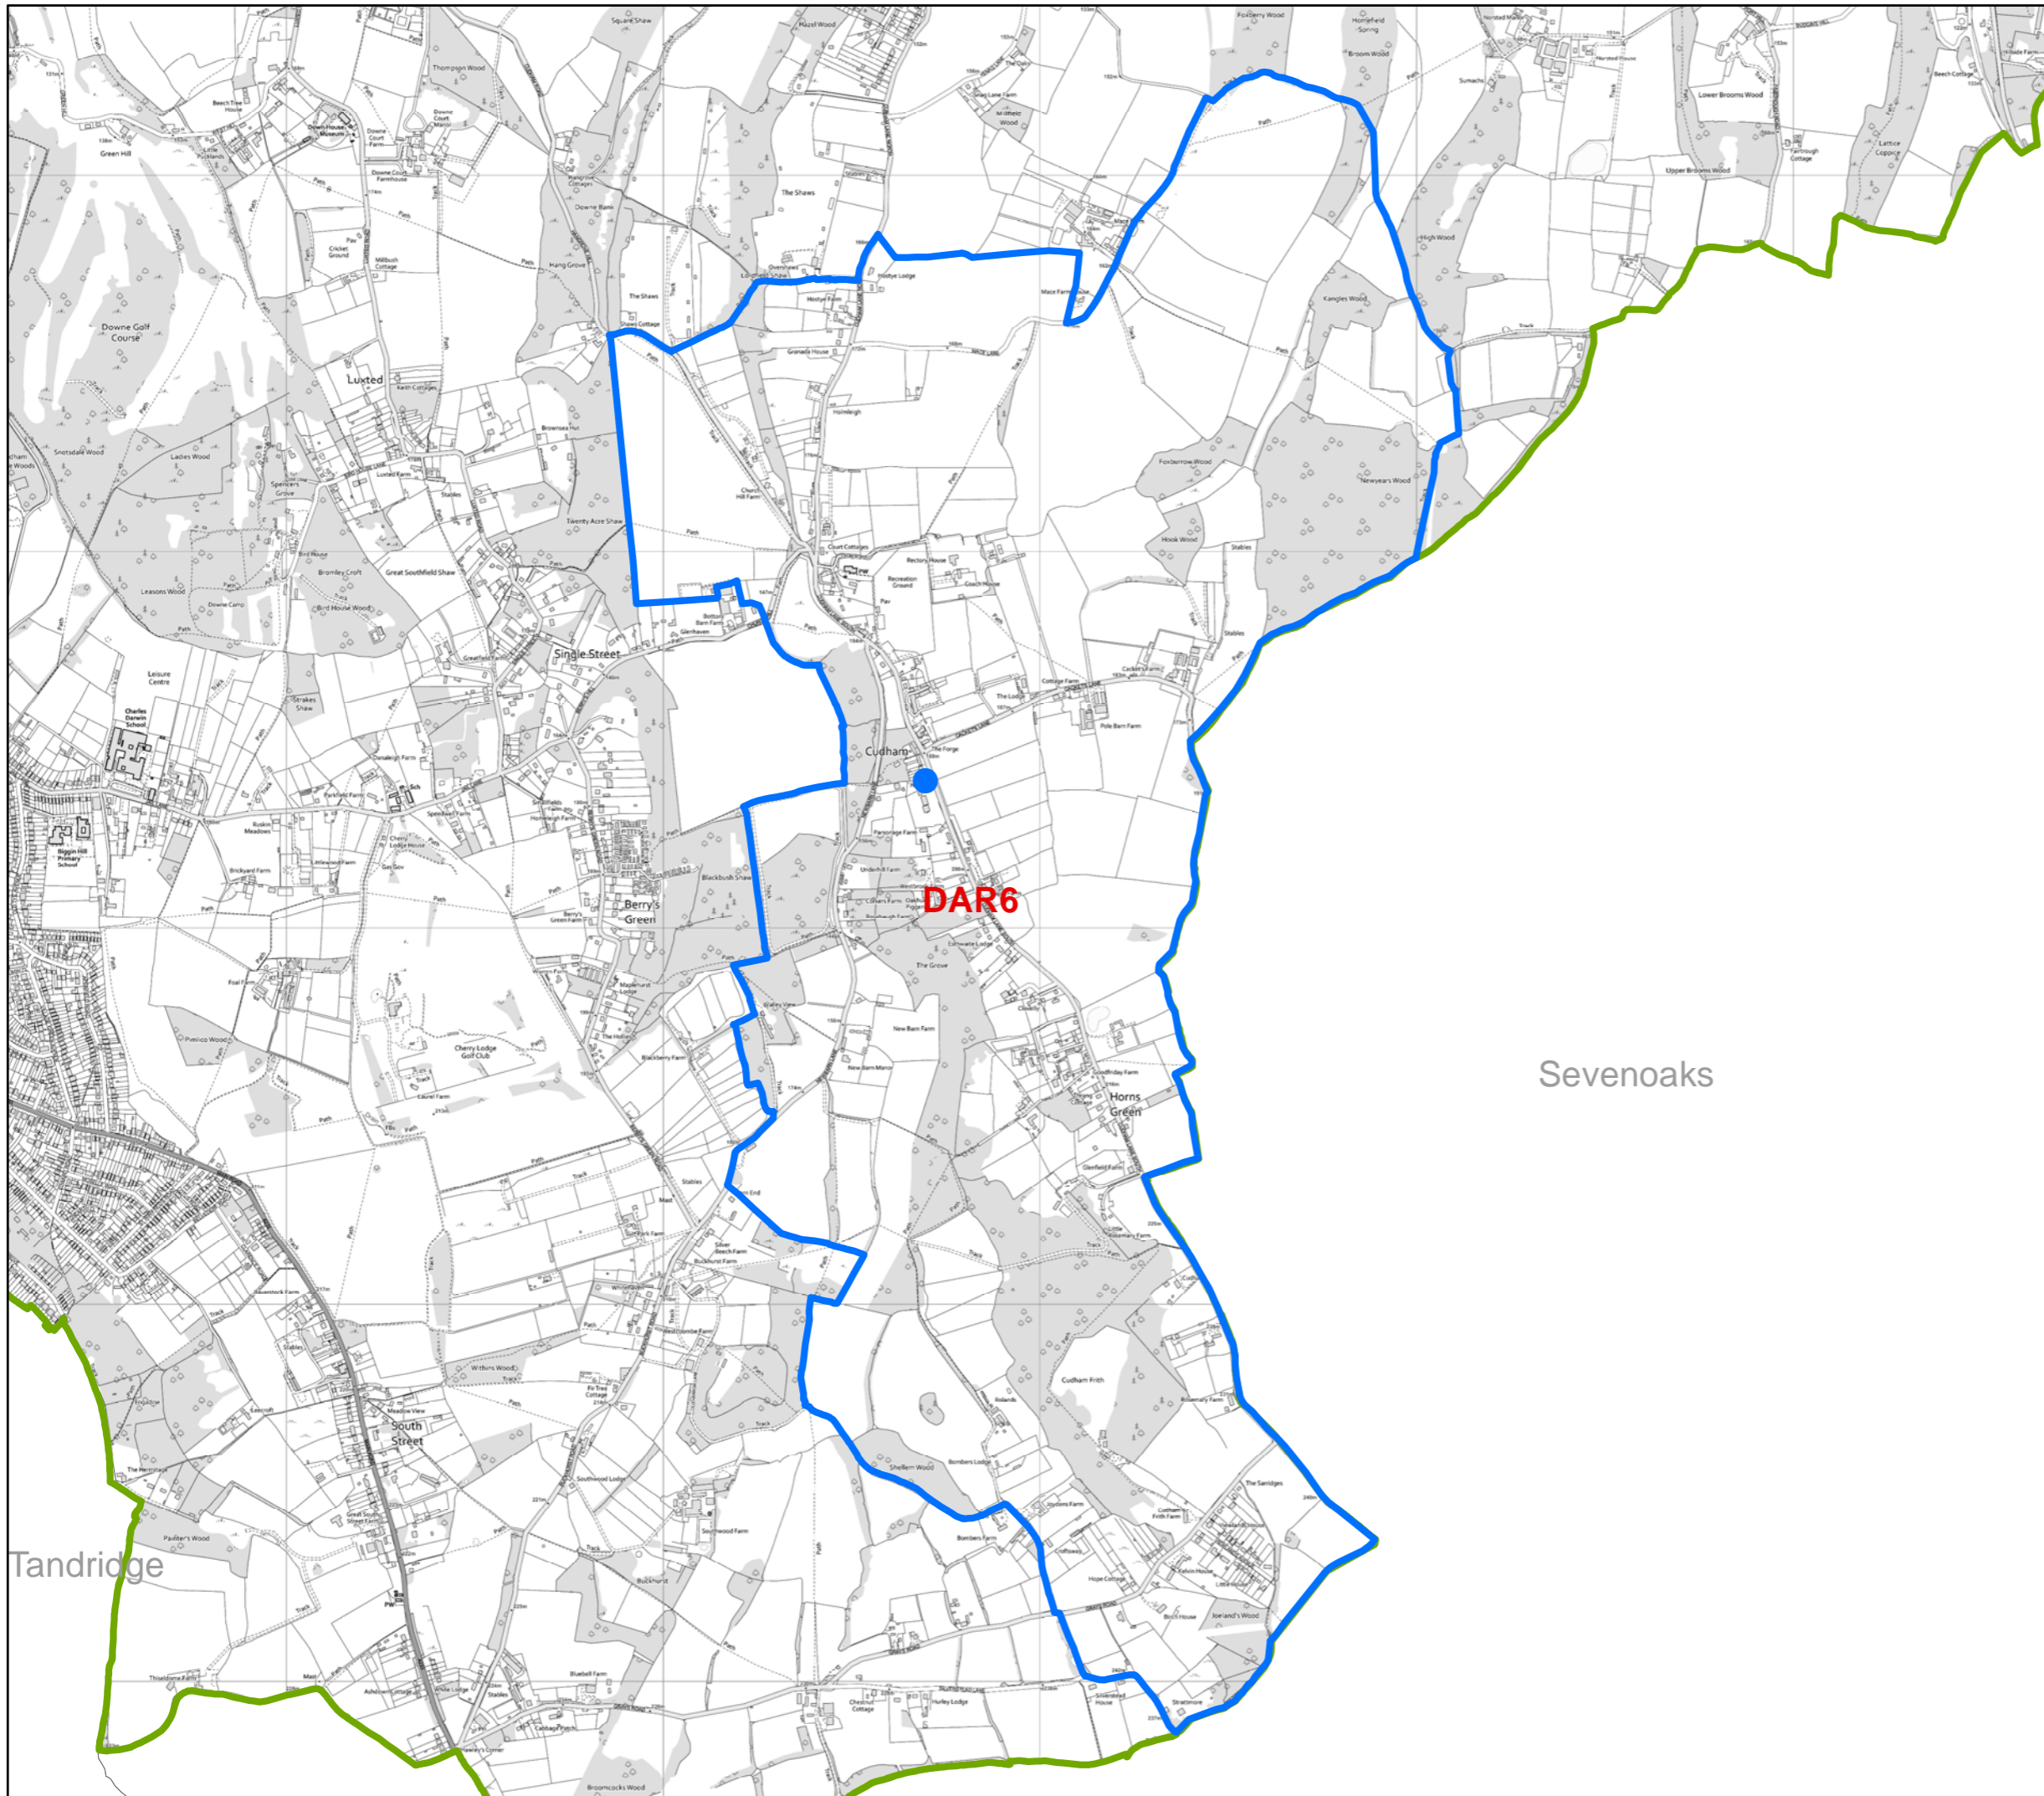

KEY

- Polling Stations
- Polling District

POLLING DISTRICTS REVIEW

DAR6

Scale
1:16,800

Origin
O.S.

Date
September 2021

Drawing Number