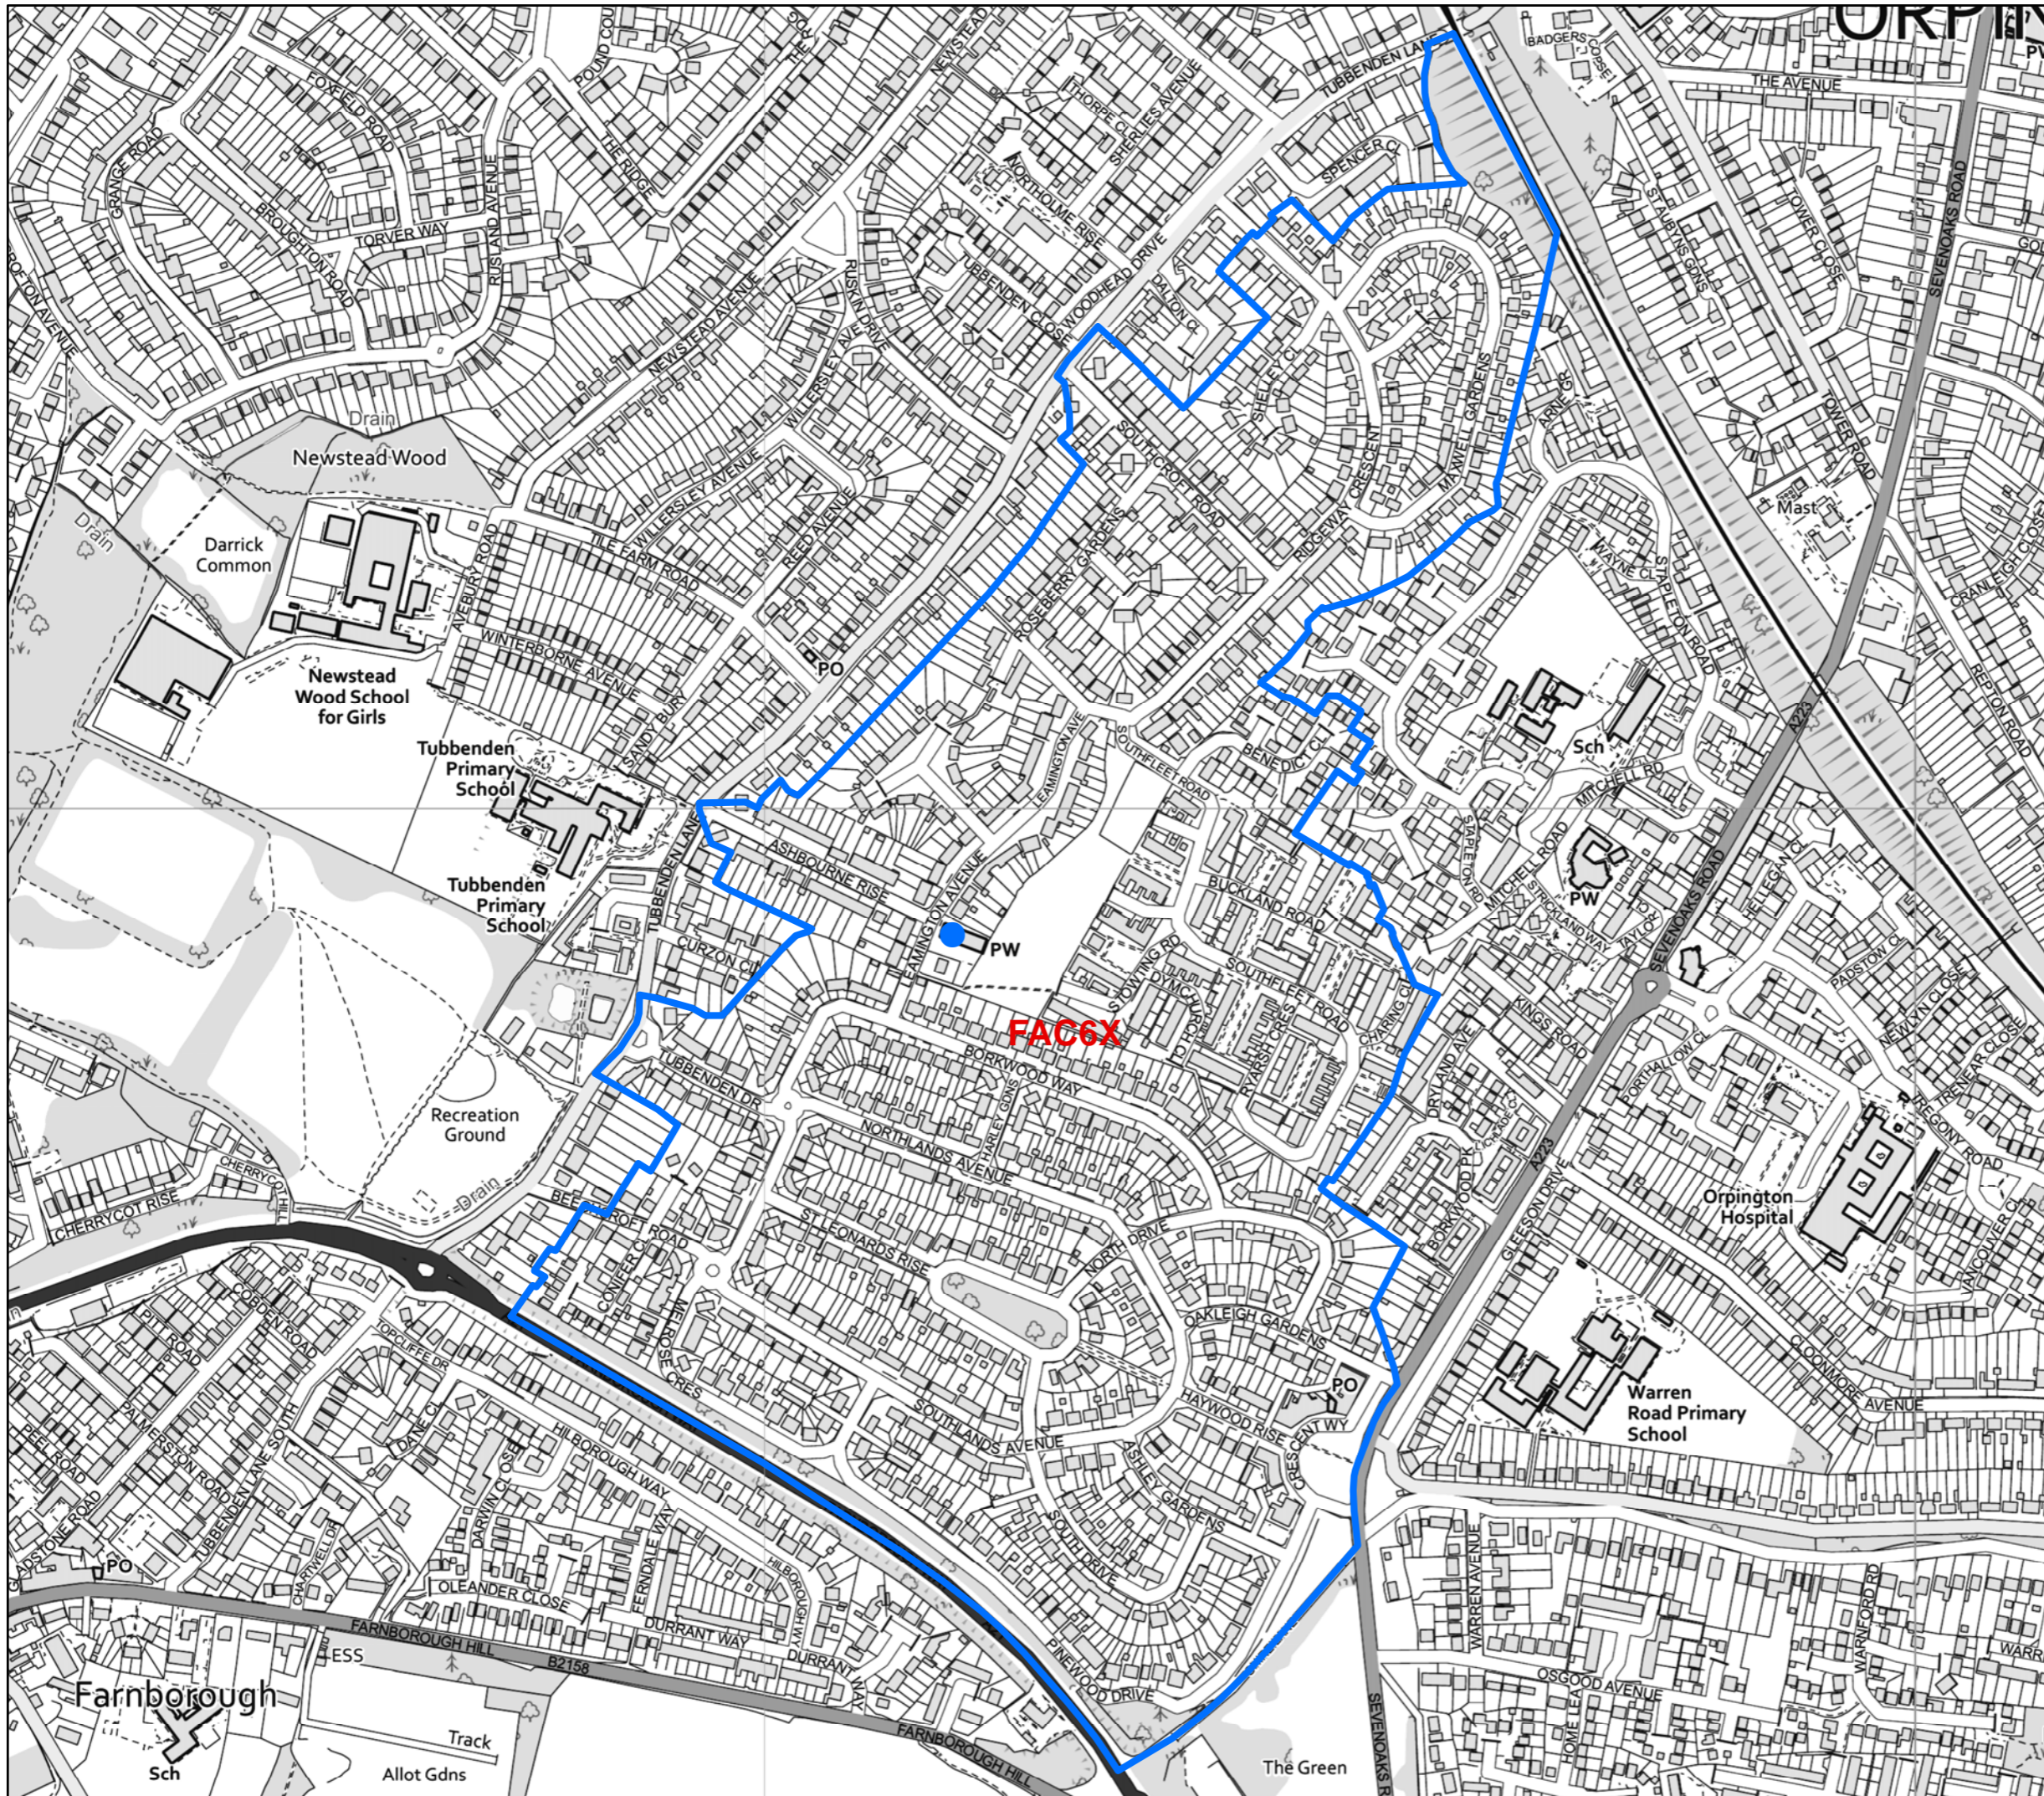

KEY

- Polling Stations
- Polling District

POLLING DISTRICTS REVIEW

FAC5

Scale
1:7,500

Origin
O.S.

Date
September 2021

Checked

Drawing Number

© Crown copyright and database rights 2021
Ordnance Survey 100017661.

KEY

- Polling Stations
- Polling District

POLLING DISTRICTS REVIEW

FAC6X

Scale
1:5,500

Origin
O.S.

Date
September 2021

Drawing Number