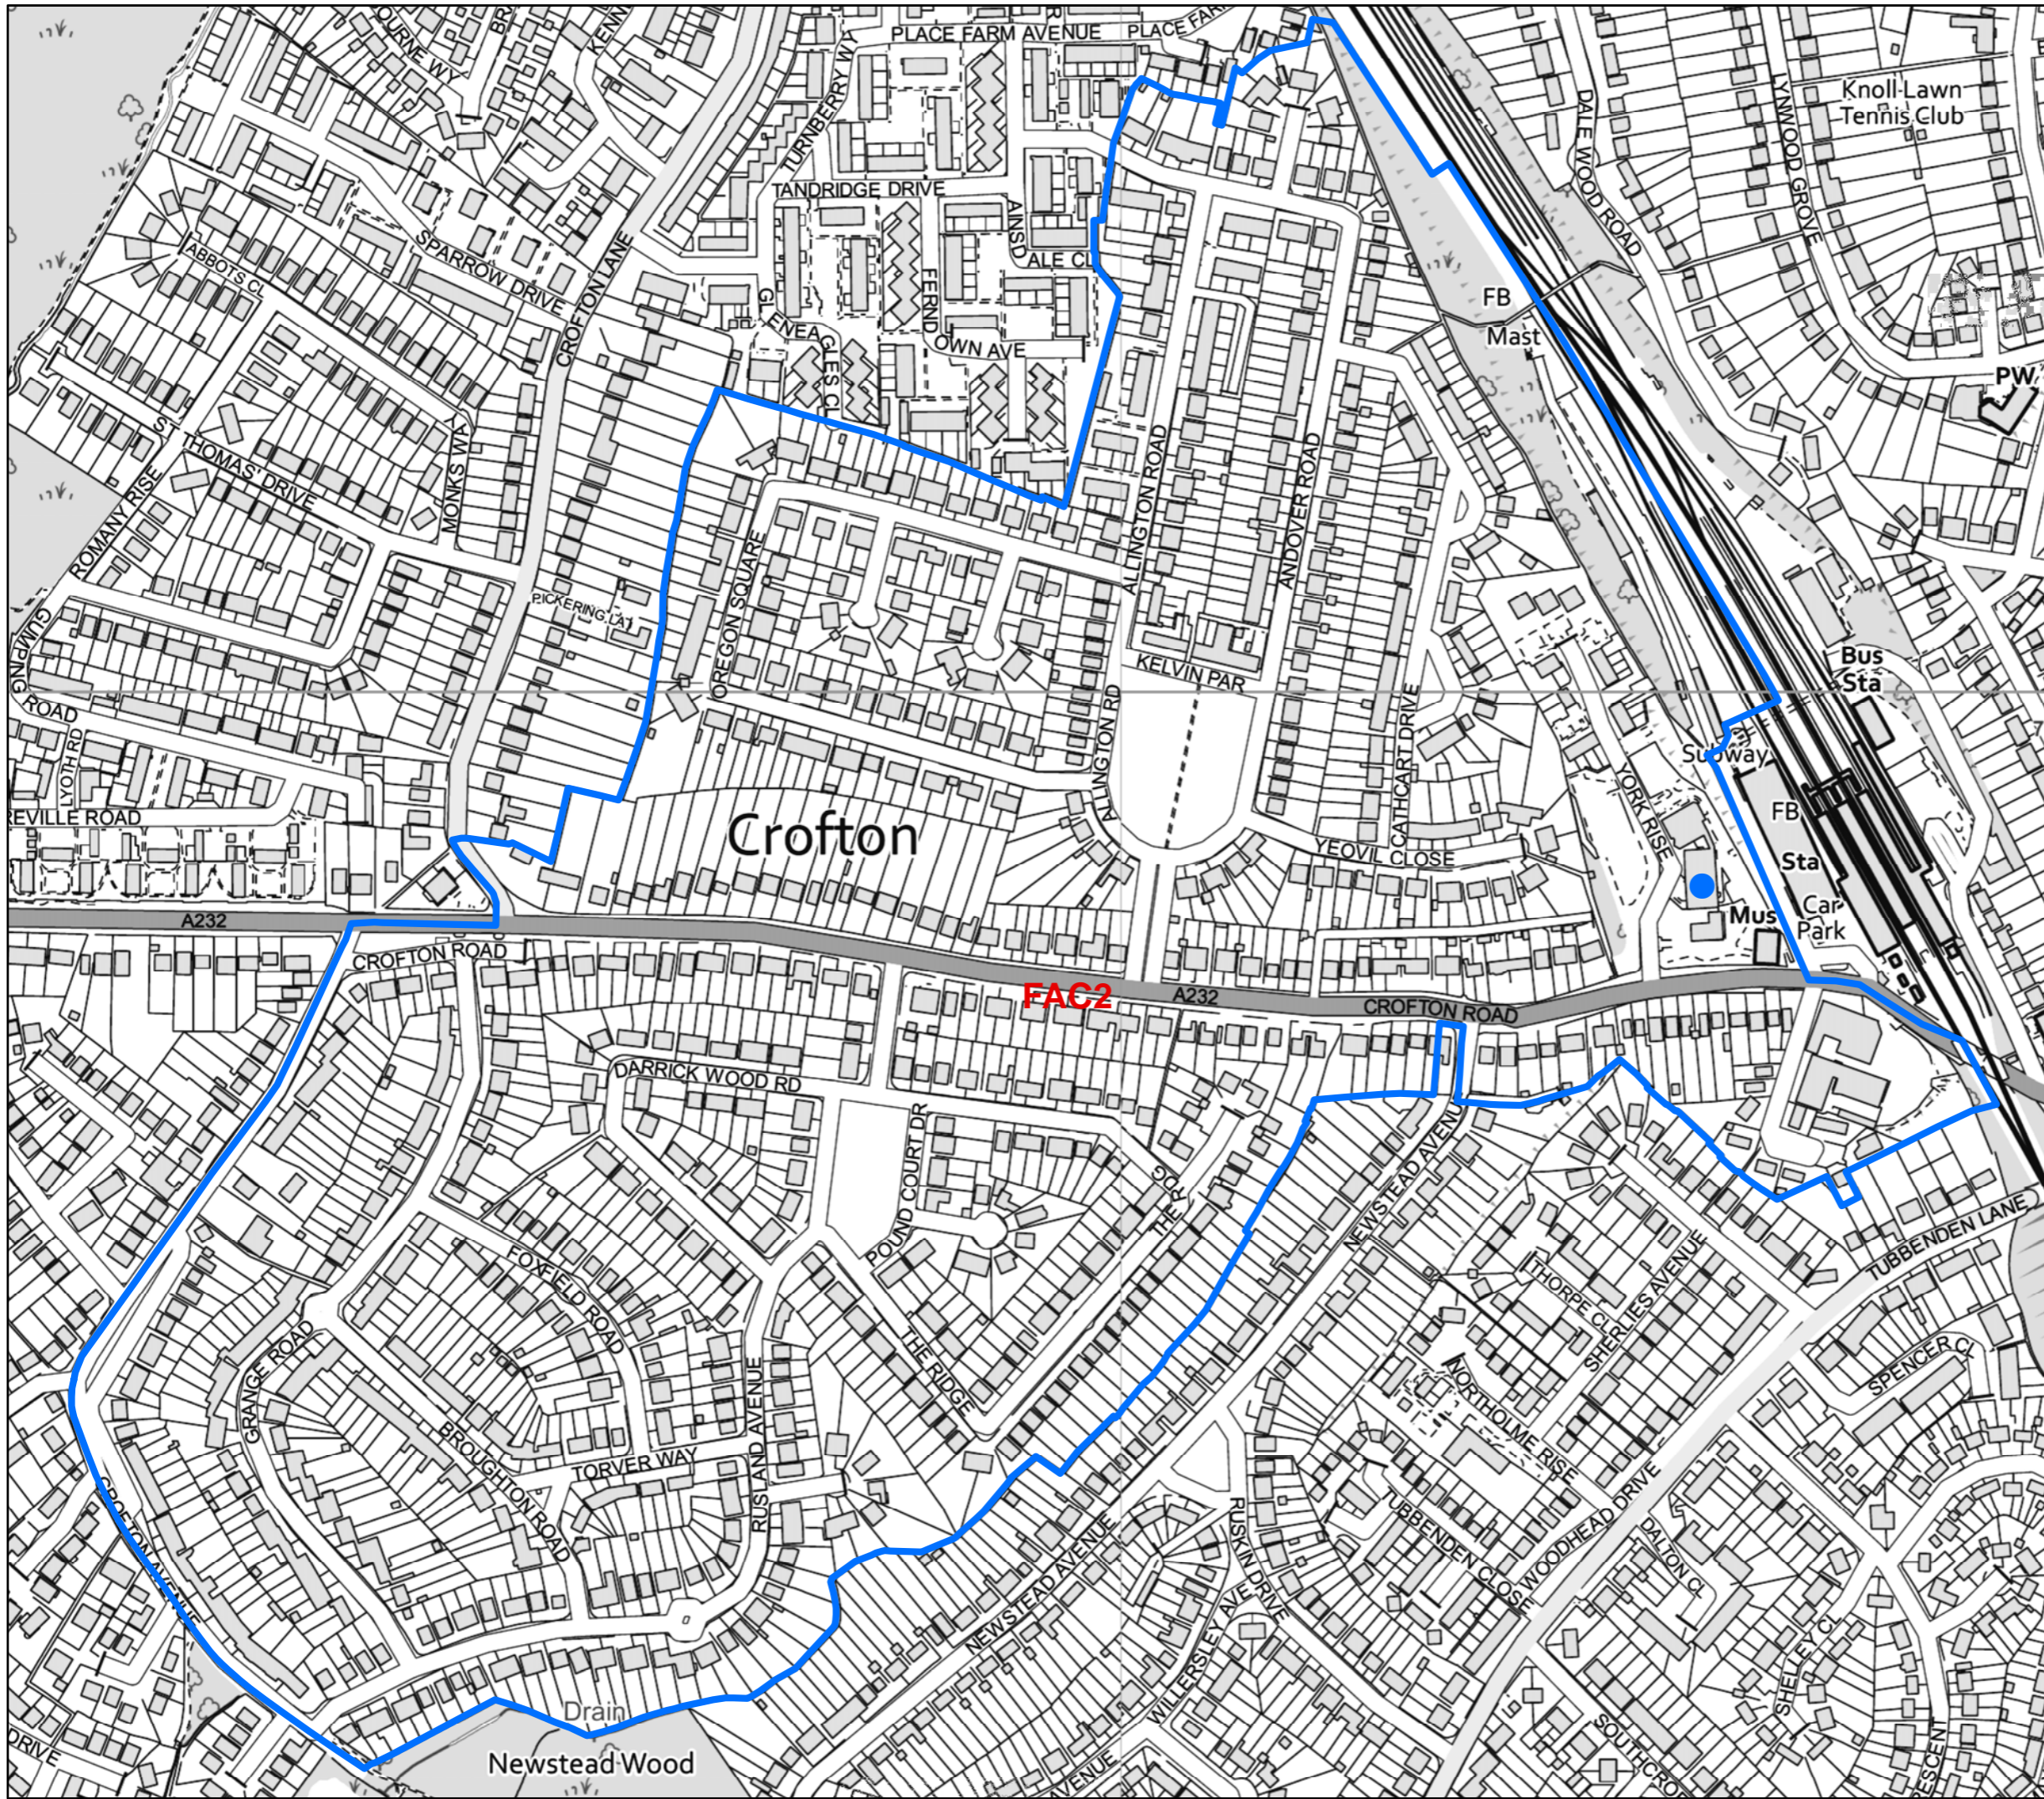

KEY

- Polling Stations
- Polling District

POLLING DISTRICTS REVIEW

FAC1

Scale	1:6,800		
Origin	O.S.	Checked	
Date	September 2021		Drawing Number

© Crown copyright and database rights 2021
Ordnance Survey 100017661.

KEY

- Polling Stations
- Polling District

POLLING DISTRICTS REVIEW

FAC2

Scale		
1:4,100		
Origin	Checked	
O.S.		Drawing Number
Date	September 2021	

© Crown copyright and database rights 2021
Ordnance Survey 100017661.

KEY

- Polling Stations
- Polling District

POLLING DISTRICTS REVIEW

FAC3

Scale		
1:5,500		
Origin	Checked	
O.S.		Drawing Number
Date	September 2021	

© Crown copyright and database rights 2021
Ordnance Survey 100017661.