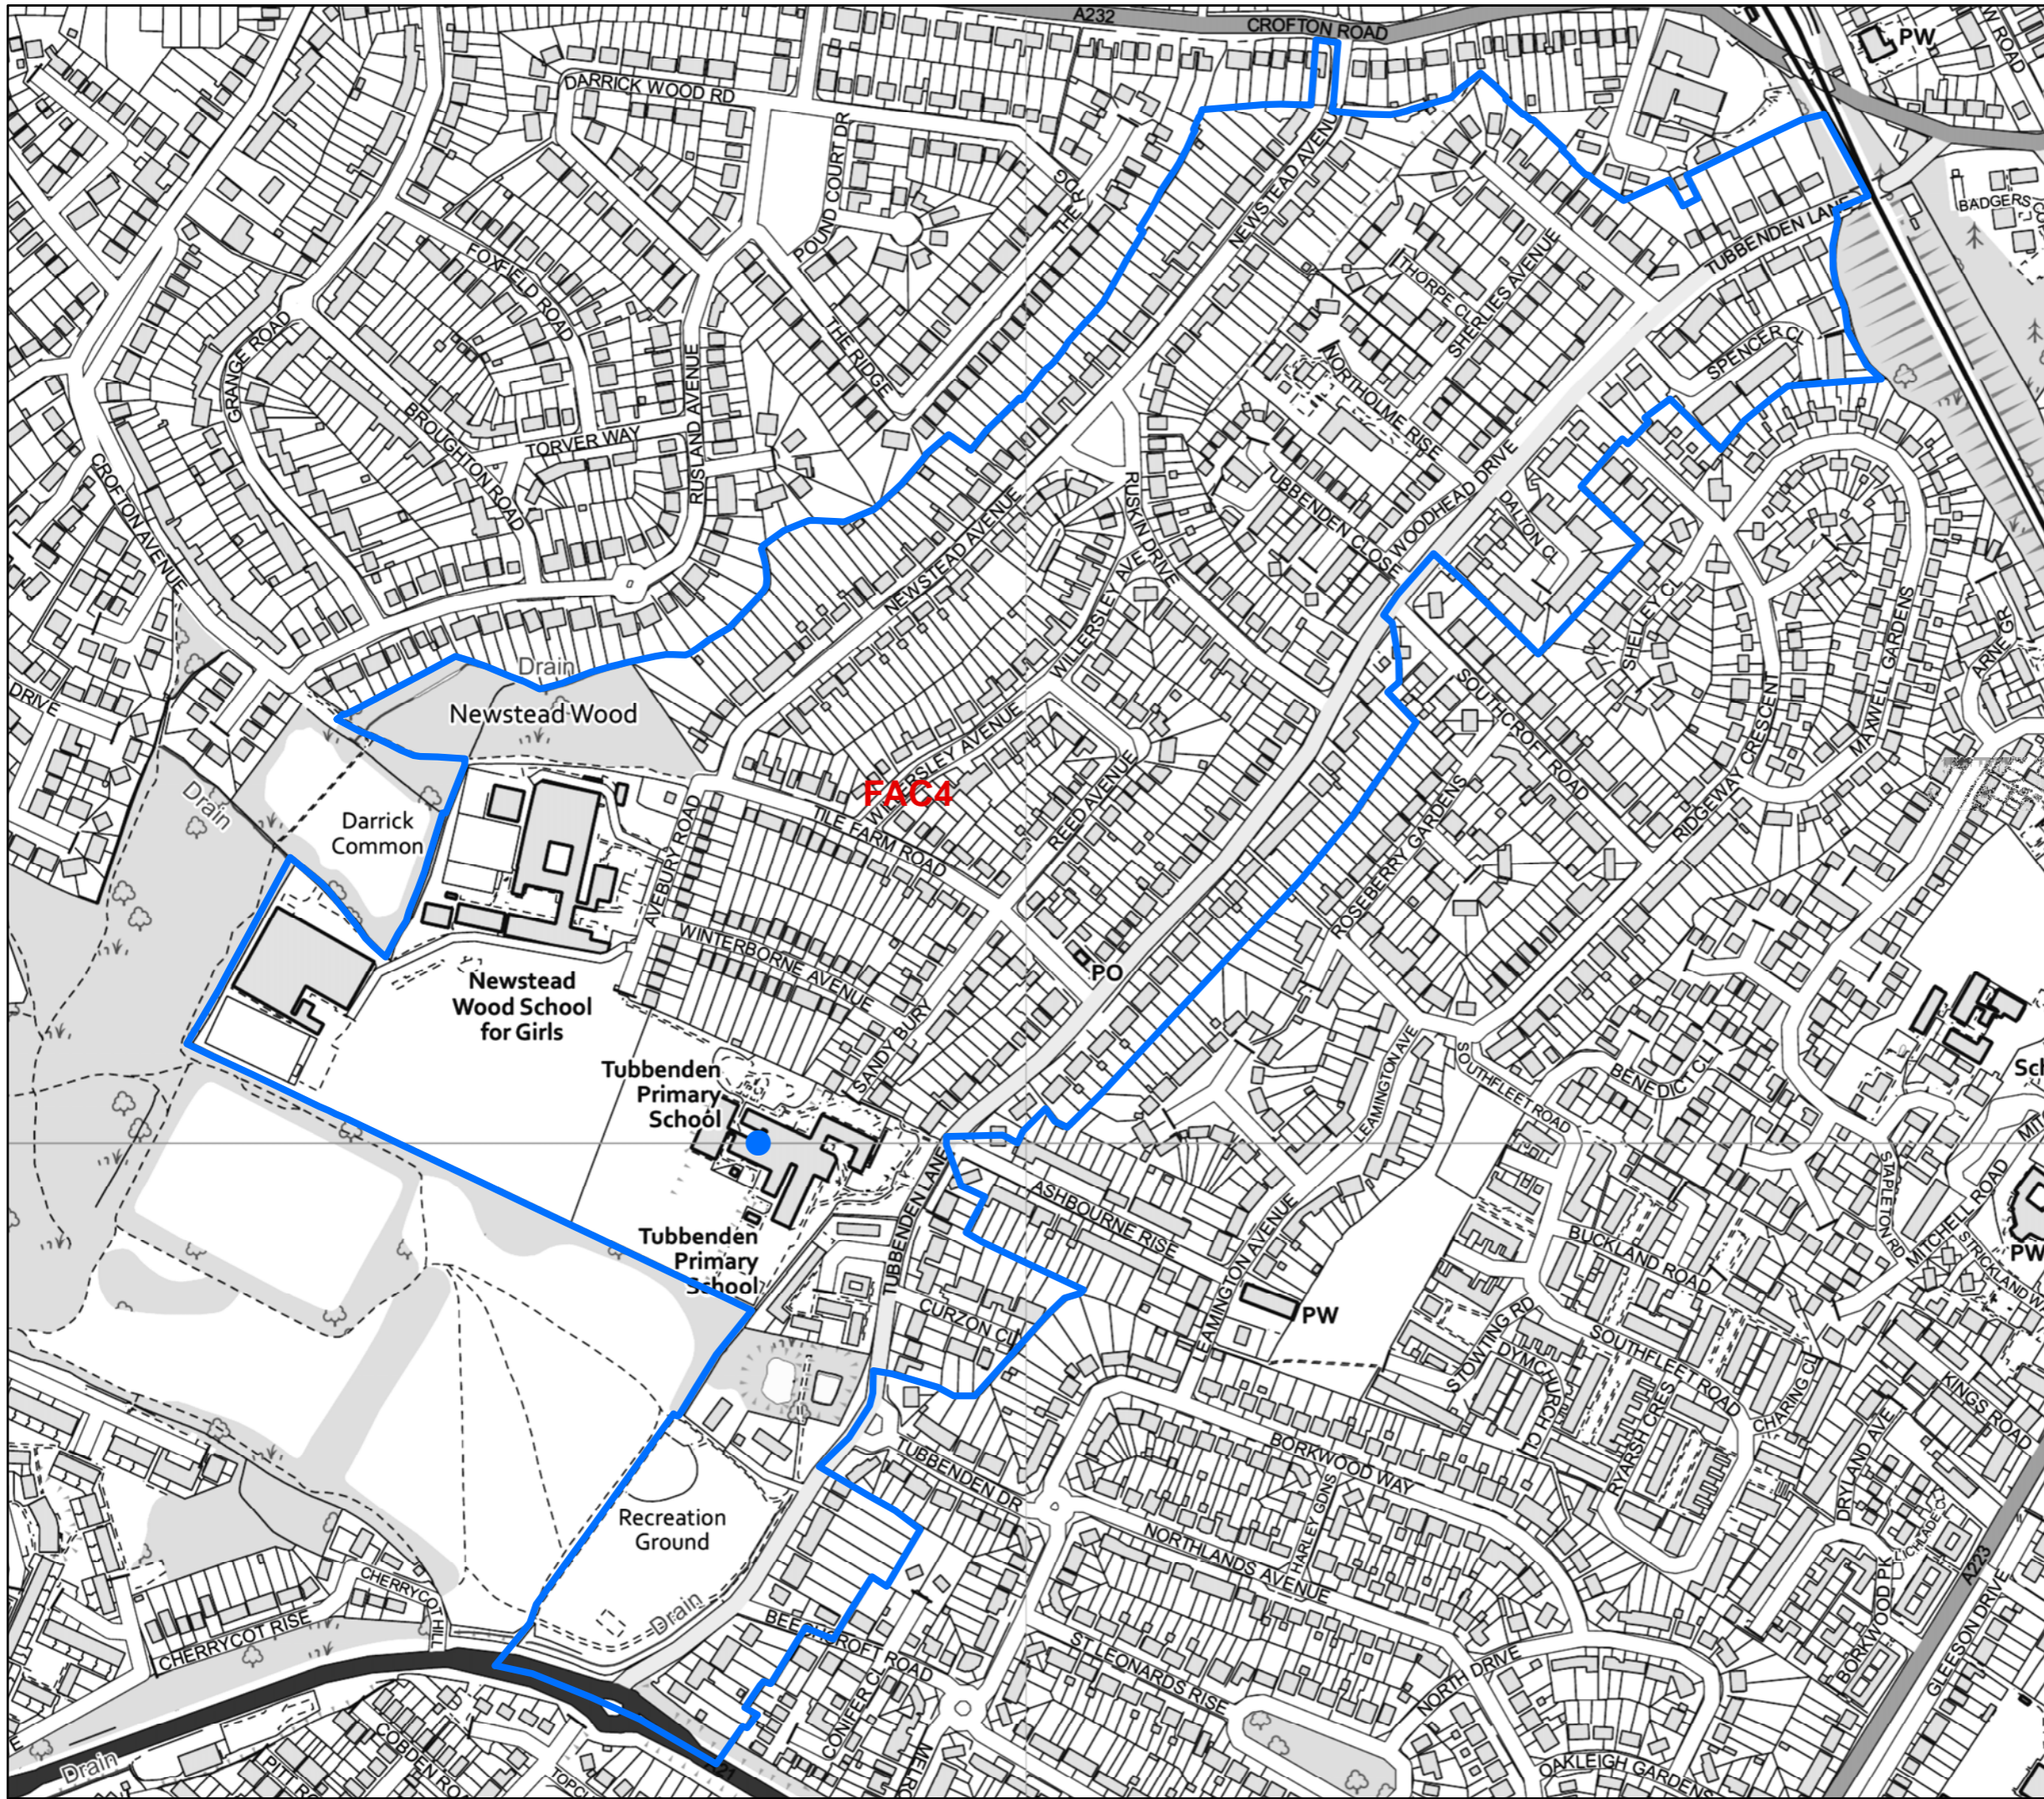

KEY

- Polling Stations
- Polling District

POLLING DISTRICTS REVIEW

FAC3

Scale		
1:5,500		
Origin	Checked	
O.S.		Drawing Number
Date	September 2021	

© Crown copyright and database rights 2021
Ordnance Survey 100017661.

KEY

- Polling Stations
- Polling District

POLLING DISTRICTS REVIEW

FAC4

Scale		
1:4,500		
Origin	Checked	
O.S.		Drawing Number
September 2021		

© Crown copyright and database rights 2021
Ordnance Survey 100017661.

Drawing Number

© Crown copyright and database rights 2021
Ordnance Survey 100017661.

KEY

- Polling Stations
- Polling District

POLLING DISTRICTS REVIEW

FAC6X

Scale
1:5,500

Origin
O.S.

Date
September 2021

Drawing Number