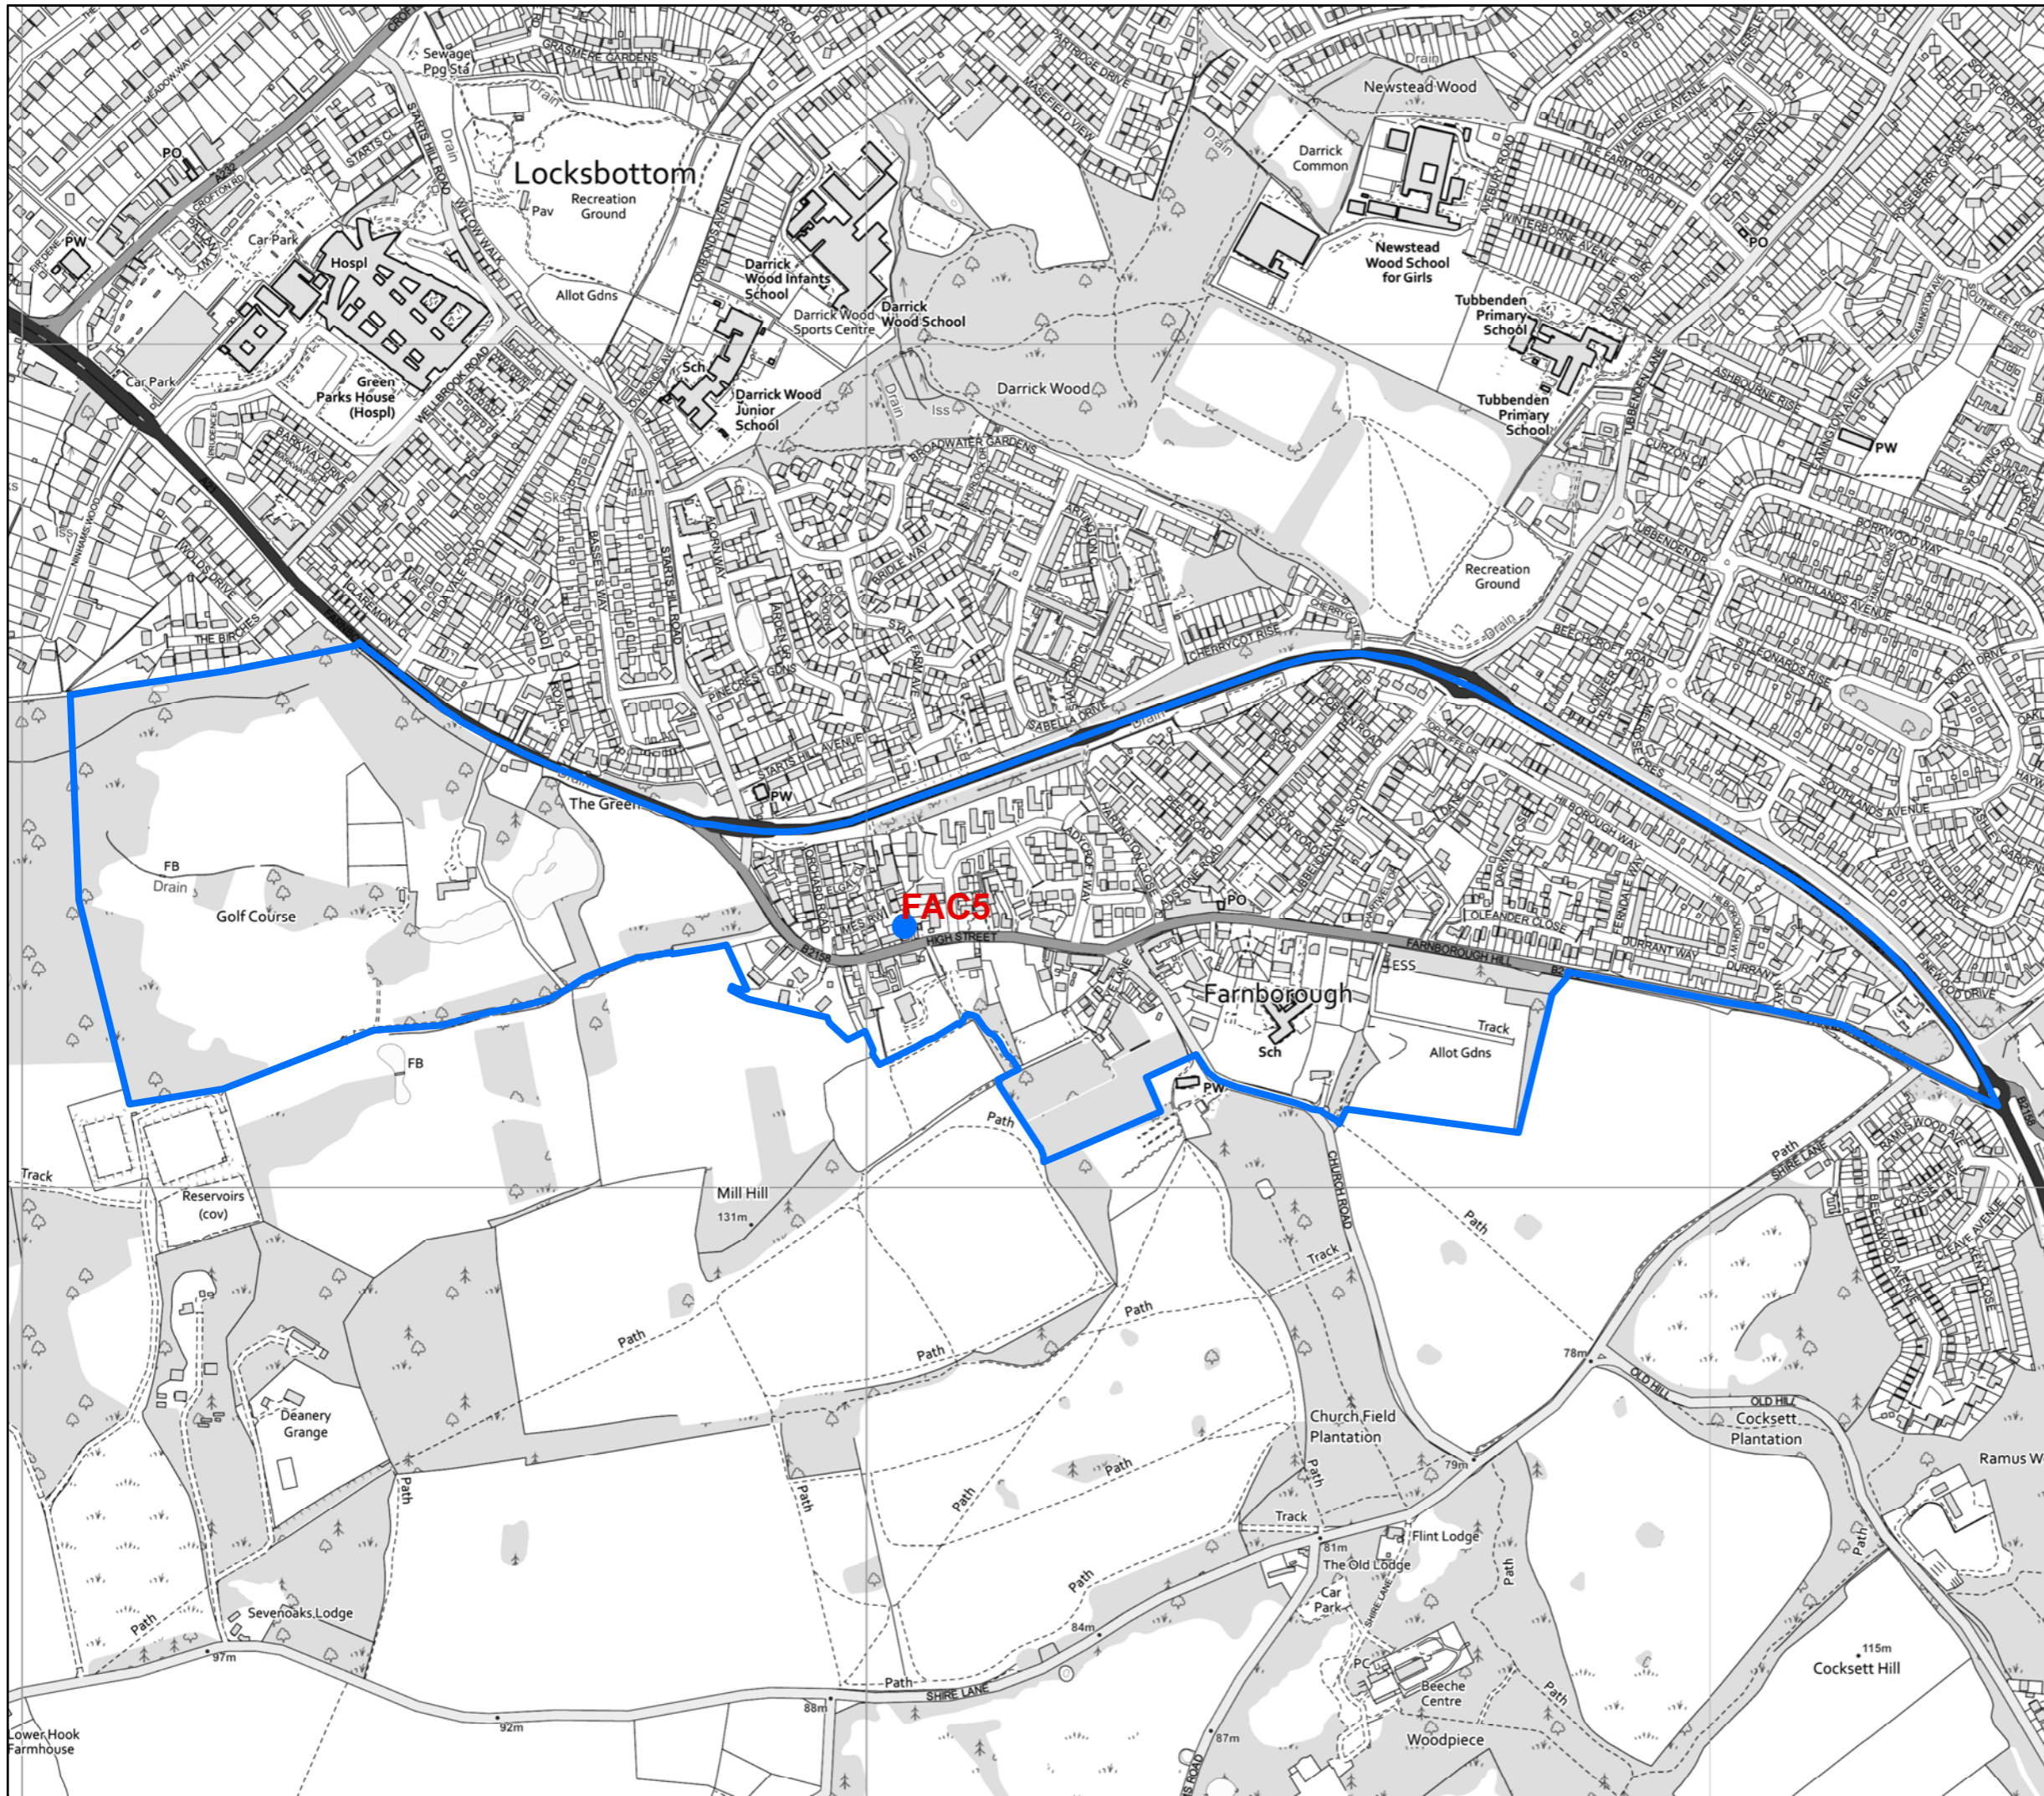

KEY

- Polling Stations
- Polling District

POLLING DISTRICTS REVIEW

FAC4

Scale		
1:4,500		
Origin	Checked	
O.S.		Drawing Number
September 2021		

© Crown copyright and database rights 2021
Ordnance Survey 100017661.

KEY

- Polling Stations
- Polling District

POLLING DISTRICTS REVIEW

FAC5

Scale
1:7,500

Origin
O.S.

Date
September 2021

Checked

Drawing Number

© Crown copyright and database rights 2021
Ordnance Survey 100017661.

KEY

- Polling Stations
- Polling District

POLLING DISTRICTS REVIEW

FAC6X

Scale
1:5,500

Origin
O.S.

Date
September 2021

Drawing Number