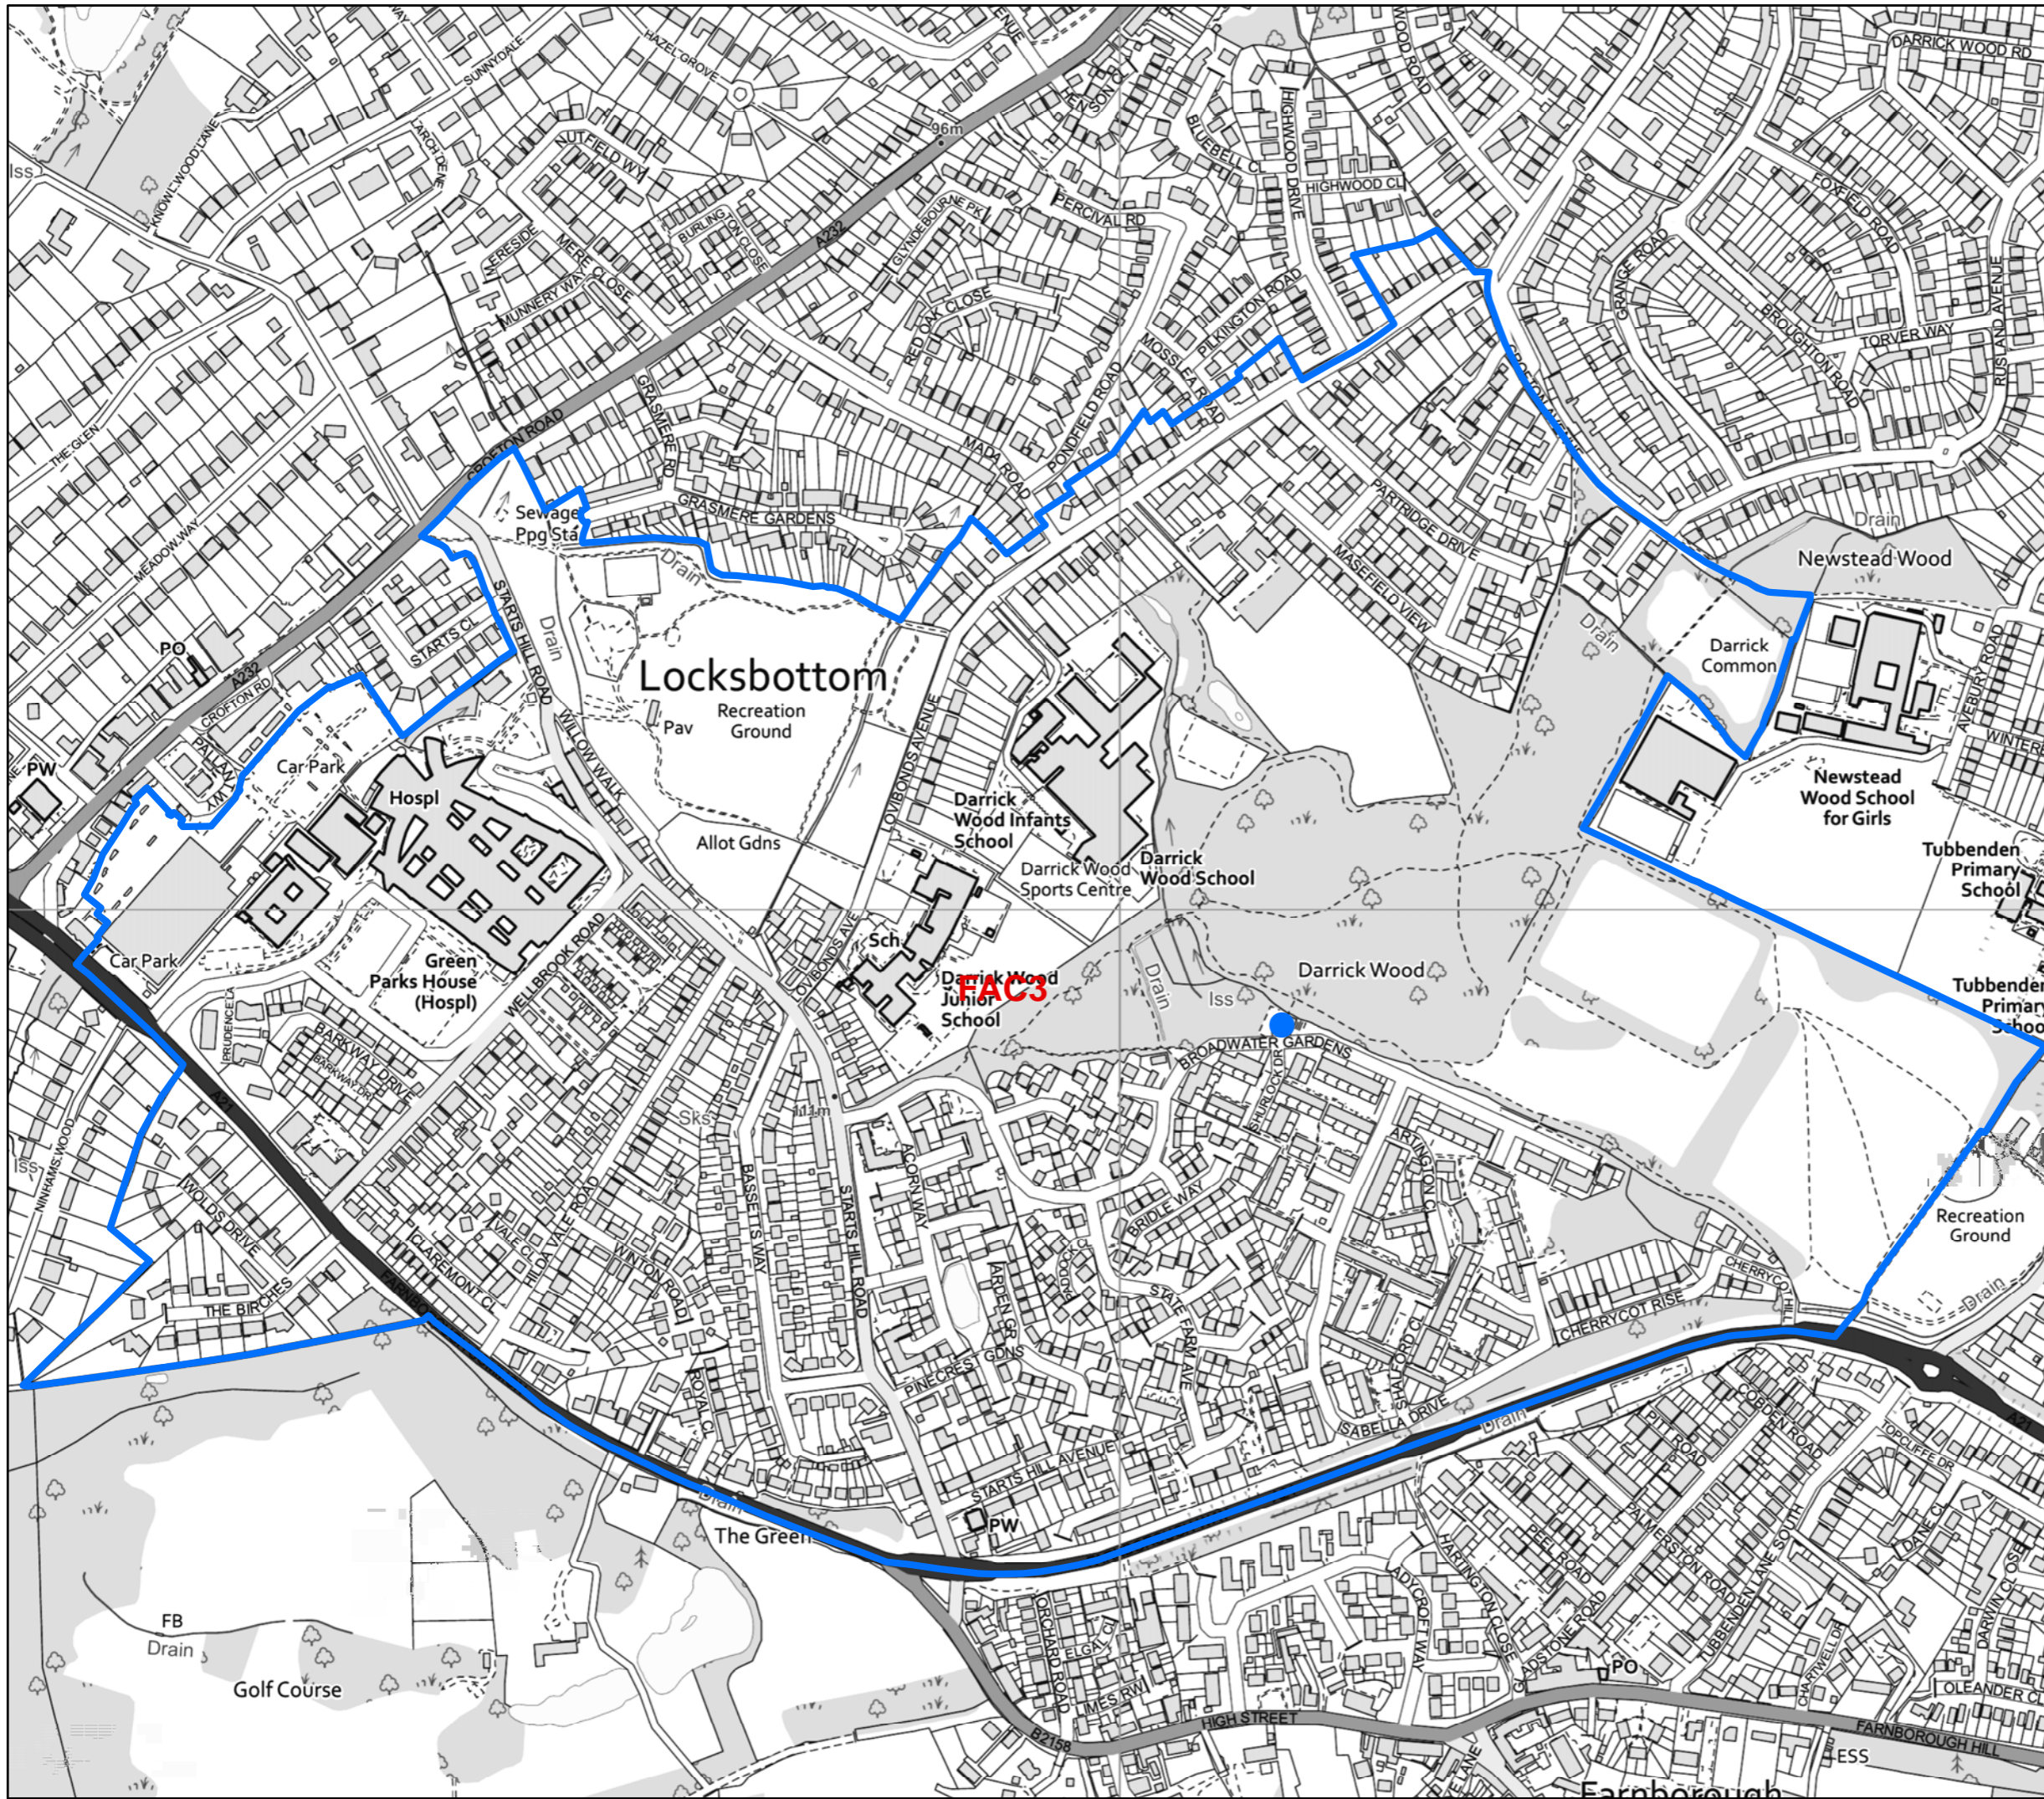

KEY

- Polling Stations
- Polling District

POLLING DISTRICTS REVIEW

FAC2

Scale		
1:4,100		
Origin	Checked	
O.S.		Drawing Number
Date	September 2021	

© Crown copyright and database rights 2021
Ordnance Survey 100017661.

KEY

- Polling Stations
- Polling District

POLLING DISTRICTS REVIEW

FAC3

Scale		
1:5,500		
Origin	Checked	
O.S.		Drawing Number
Date	September 2021	

© Crown copyright and database rights 2021
Ordnance Survey 100017661.

Date
September 2021

Drawing Number