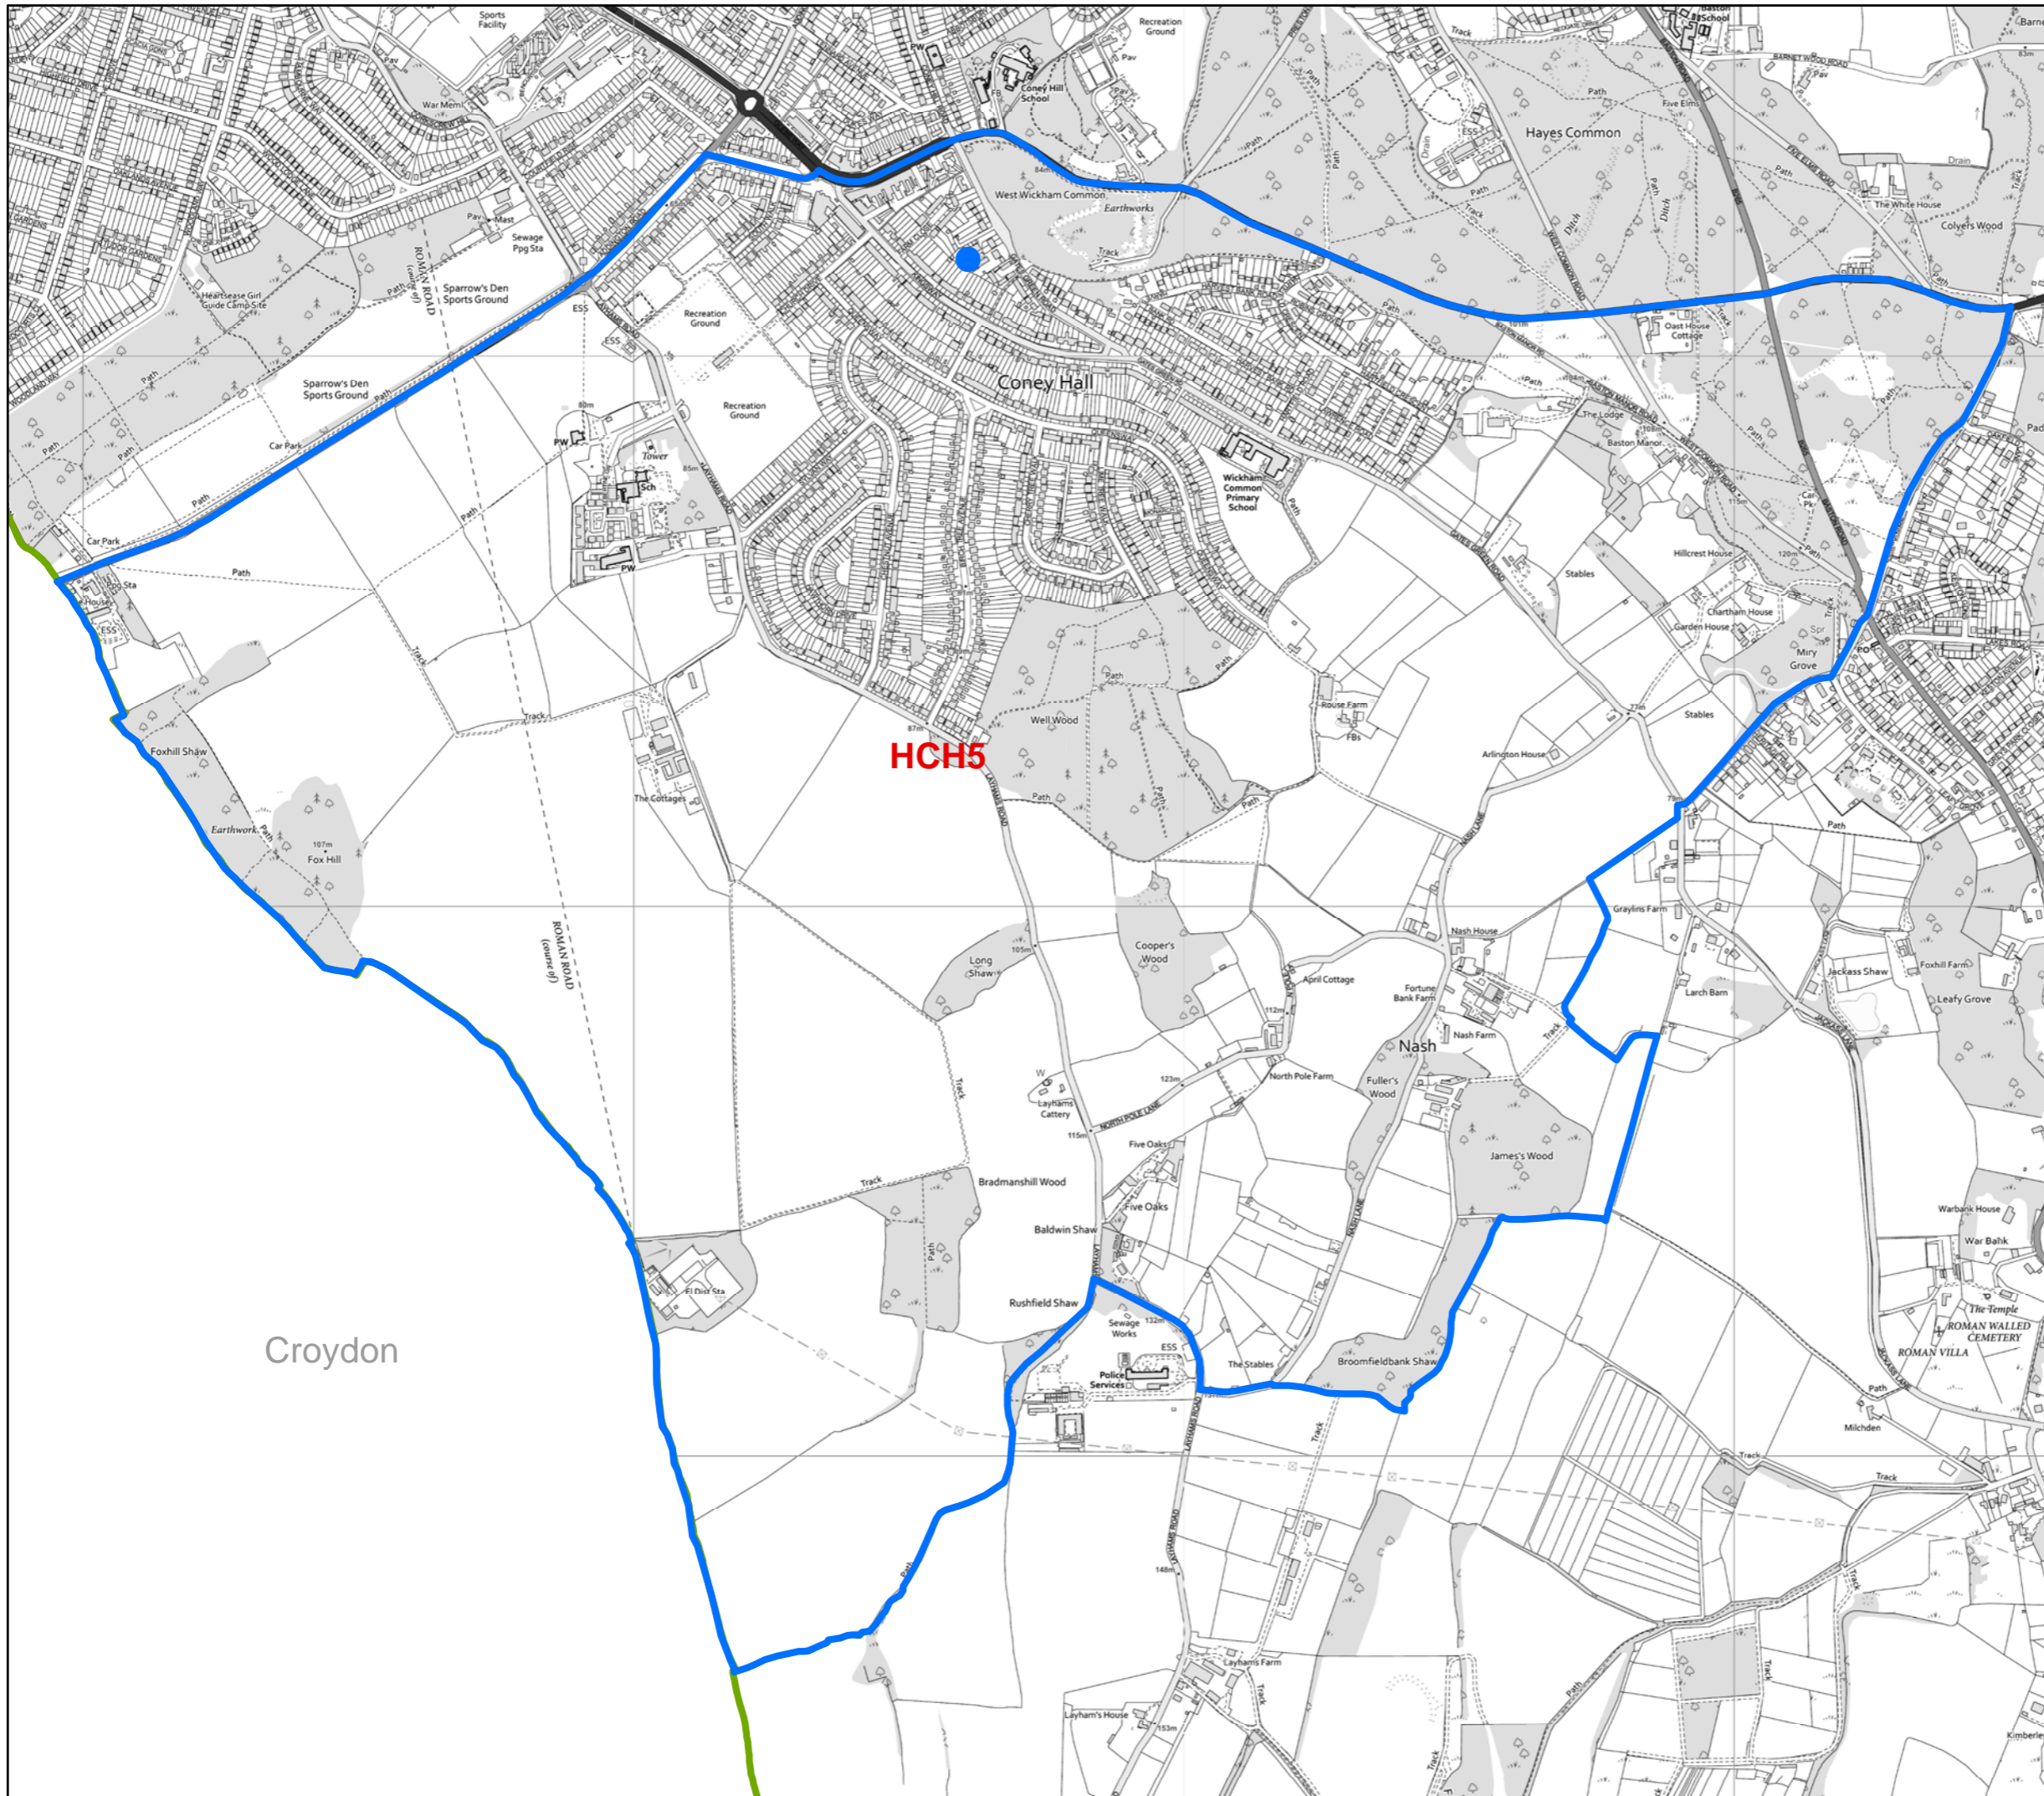

Checked

Drawing Number

KEY

- Polling Stations
- Polling District

POLLING DISTRICTS REVIEW

HCH4

Scale		
1:3,800		
Origin	Checked	
O.S.		
Date	Drawing Number	
September 2021		

© Crown copyright and database rights 2021
Ordnance Survey 100017661.

KEY

- Polling Stations
- Polling District

POLLING DISTRICTS REVIEW

HCH5

Croydon

Scale 1:11,500		
Origin O.S.	Checked	
Date September 2021		Drawing Number

KEY

- Polling Stations
- Polling District

POLLING DISTRICTS REVIEW

HCH6X

Scale 1:8,400		
Origin O.S.	Checked	
Date September 2021	Drawing Number	

© Crown copyright and database rights 2021
Ordnance Survey 100017661.