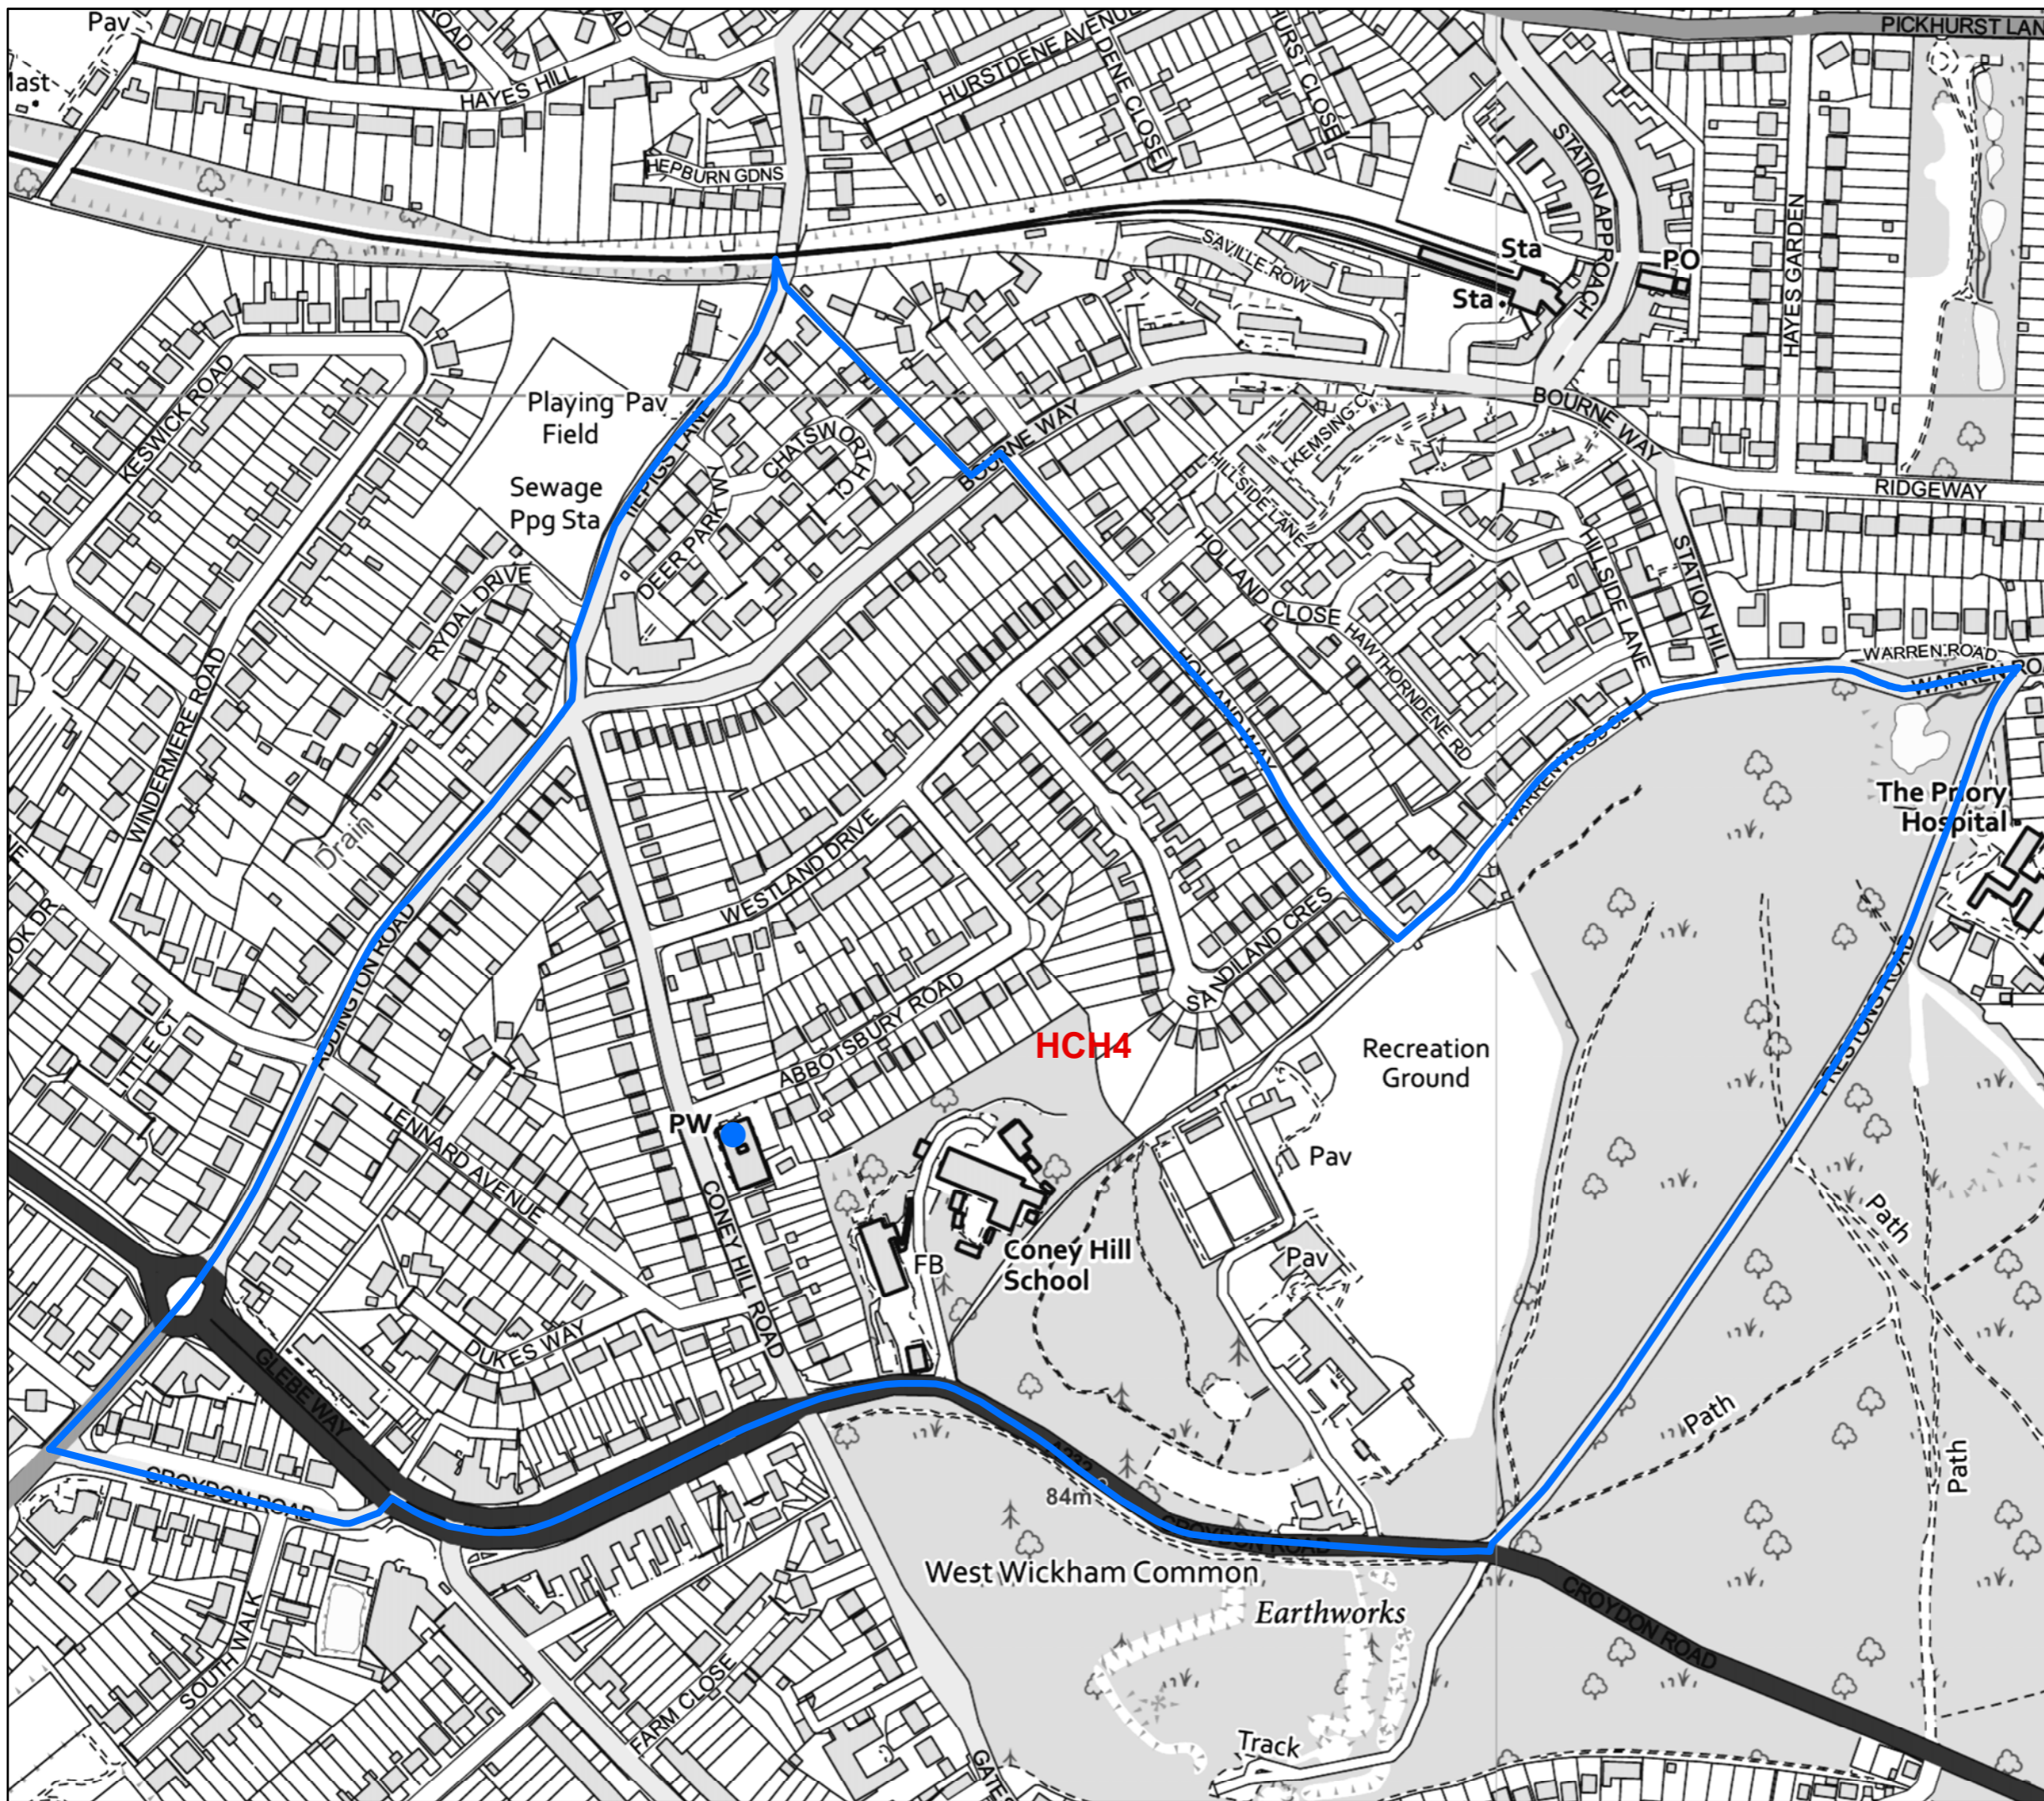

© Crown copyright and database rights 2021
Ordnance Survey 100017661.

KEY

- Polling Stations
- Polling District

POLLING DISTRICTS REVIEW

HCH3

Scale
1:8,000

Origin
O.S.

Date
September 2021

Checked

Drawing Number

KEY

- Polling Stations
- Polling District

POLLING DISTRICTS REVIEW

HCH4

Scale		
1:3,800		
Origin	Checked	
O.S.		
Date	Drawing Number	
September 2021		

© Crown copyright and database rights 2021
Ordnance Survey 100017661.

KEY

- Polling Stations
- Polling District

POLLING DISTRICTS REVIEW

HCH5

Croydon

Scale 1:11,500		
Origin O.S.	Checked	
Date September 2021		Drawing Number

KEY

- Polling Stations
- Polling District

POLLING DISTRICTS REVIEW

HCH6X

Scale 1:8,400		
Origin O.S.	Checked	
Date September 2021	Drawing Number	

© Crown copyright and database rights 2021
Ordnance Survey 100017661.