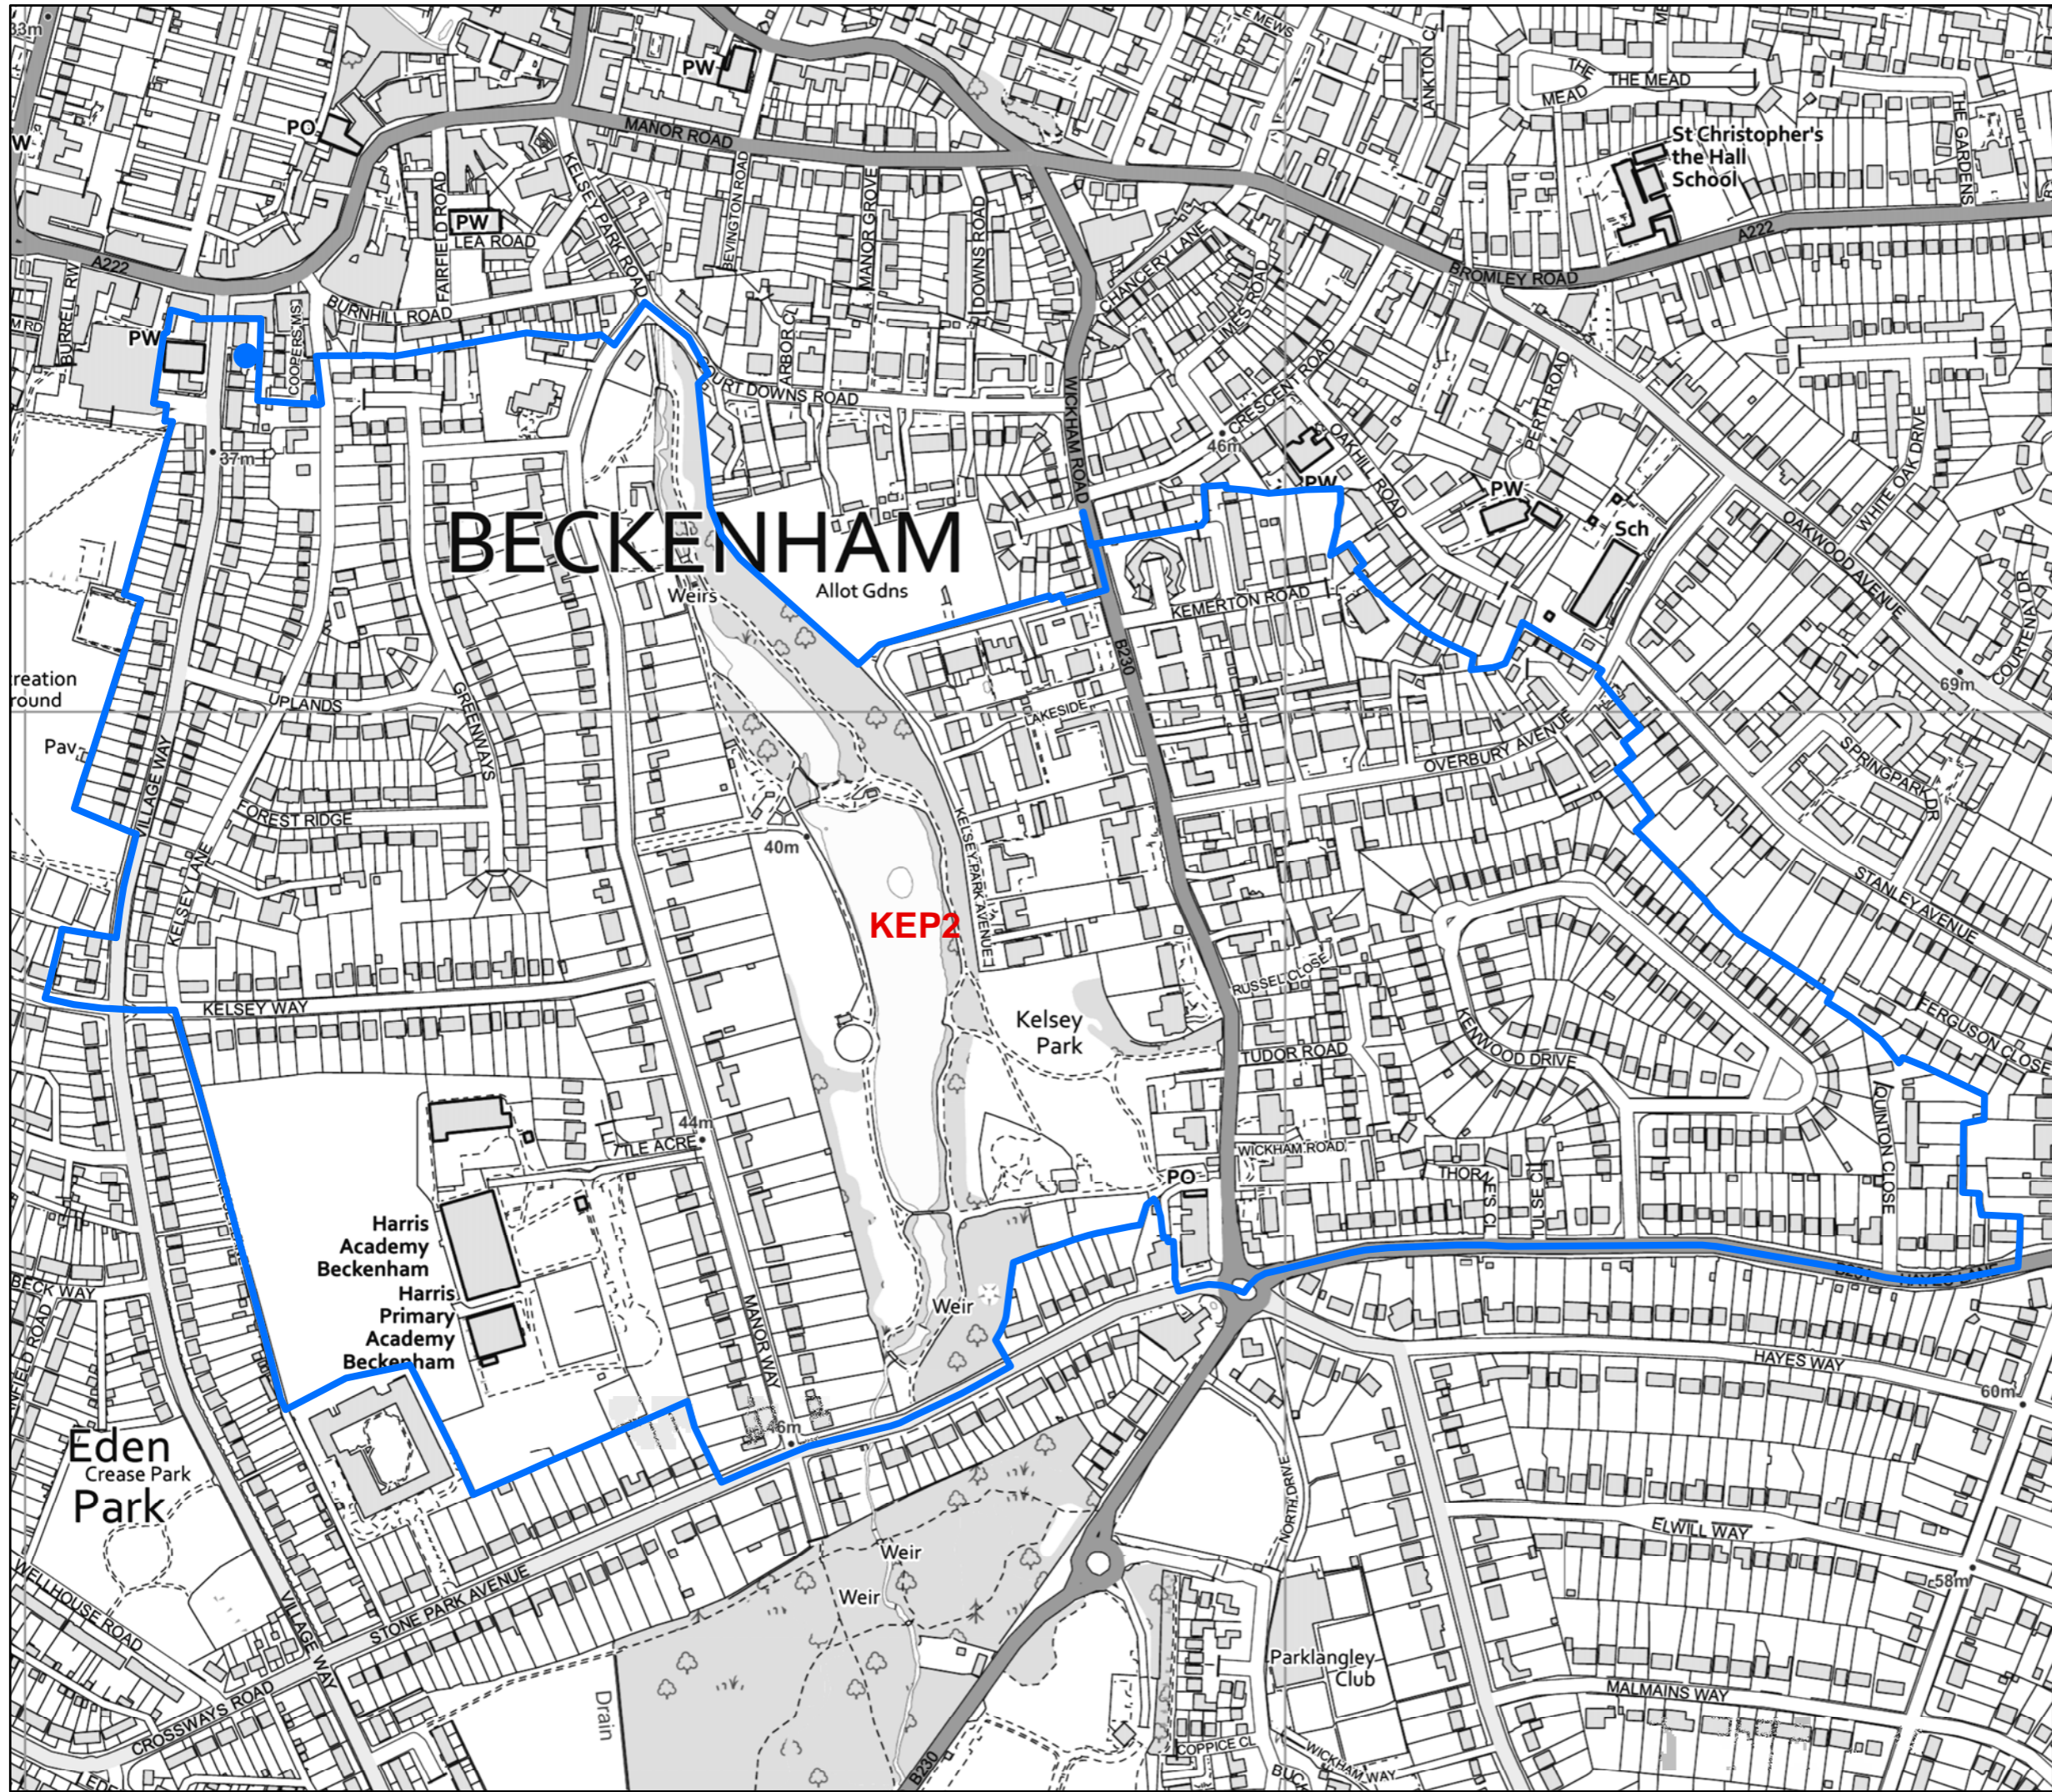

KEY

- Polling Stations
- Polling District

POLLING DISTRICTS REVIEW

KEP1

Scale 1:4,250		
Origin O.S.	Checked	
Date September 2021	Drawing Number	

© Crown copyright and database rights 2021
Ordnance Survey 100017661.

KEY

- Polling Stations
- Polling District

POLLING DISTRICTS REVIEW

KEP2

Scale		1:5,000		
Origin	Checked	O.S.		
Date	September 2021			
		Drawing Number		
		160 80 0 160 Meters		

© Crown copyright and database rights 2021
Ordnance Survey 100017661.

KEY

- Polling Stations
- Polling District

POLLING DISTRICTS REVIEW

KEP3

Scale 1:4,300		
Origin O.S.	Checked	
Date September 2021	Drawing Number	

© Crown copyright and database rights 2021
Ordnance Survey 100017661.

KEY

- Polling Stations
- Polling District

POLLING DISTRICTS REVIEW

KEP4

Scale
1:9,800

Origin
O.S.

Date
September 2021

325 162.5 0 325 Meters