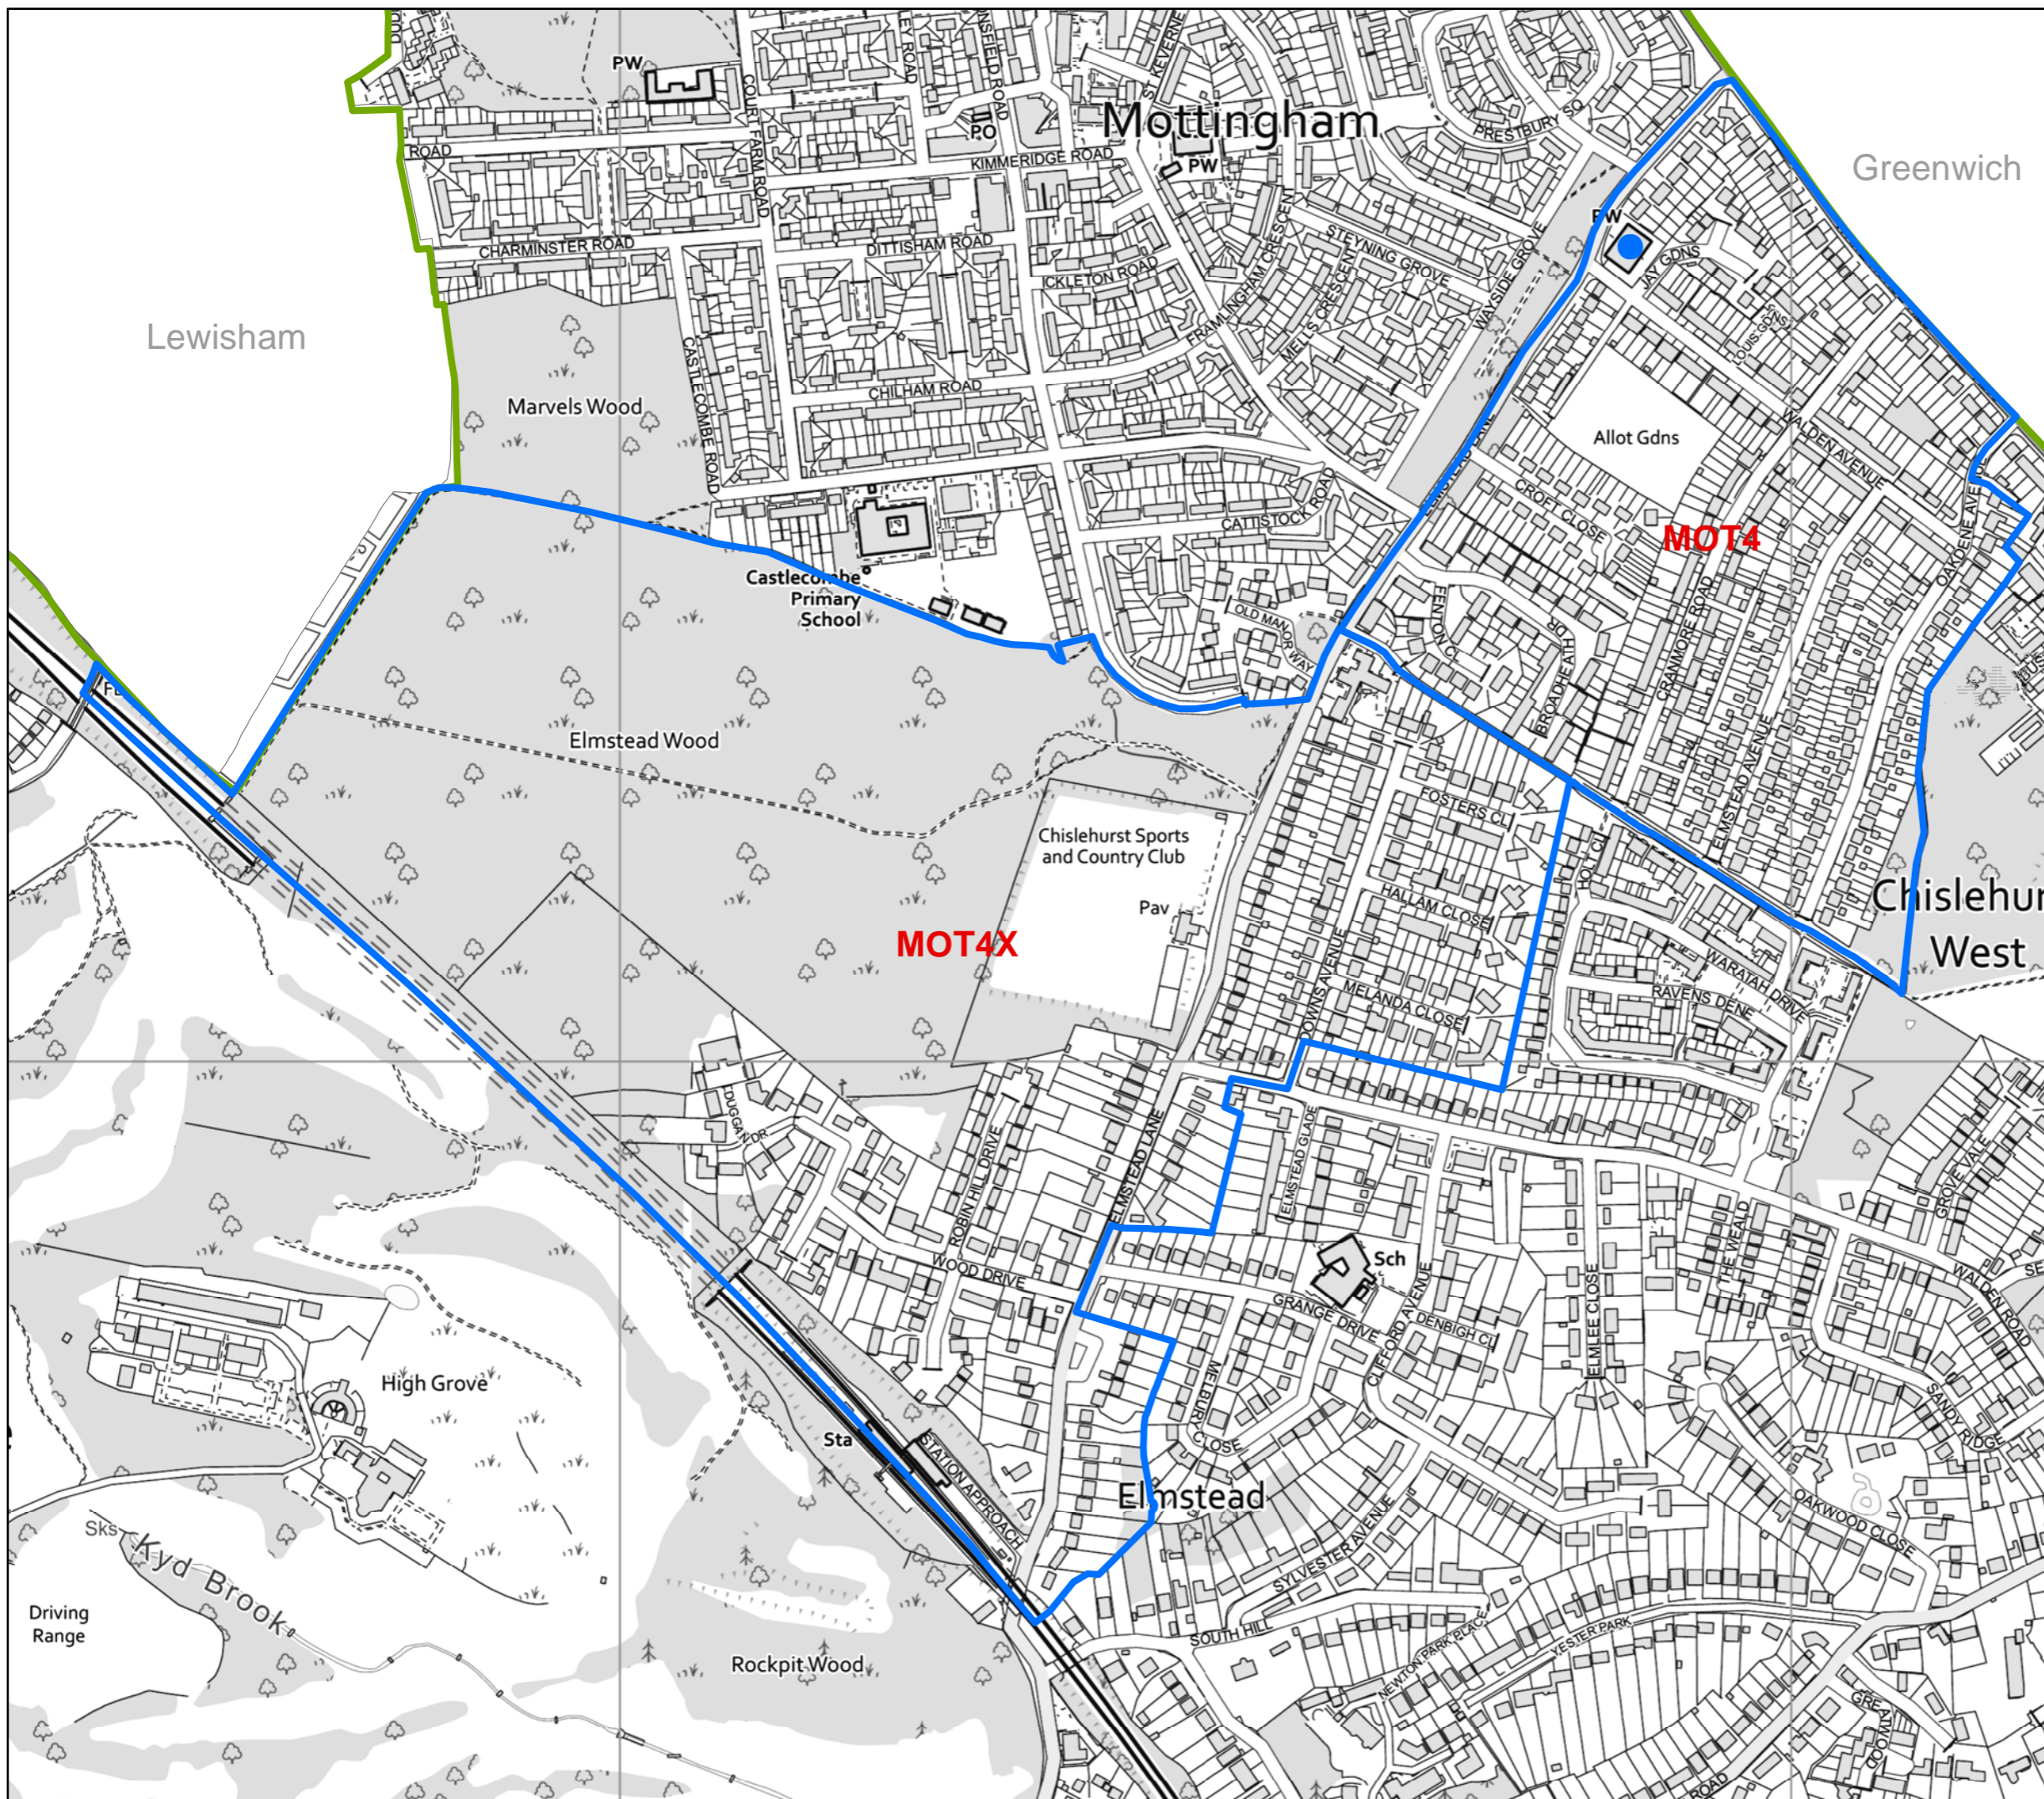

KEY

- Polling Stations
- Polling District

POLLING DISTRICTS REVIEW

MOT3

Scale 1:3,700		
Origin O.S.	Checked	
Date September 2021	Drawing Number	

© Crown copyright and database rights 2021
Ordnance Survey 100017661.

KEY

- Polling Stations
- Polling District

POLLING DISTRICTS REVIEW

MOT4 & MOT4X

Scale		1:5,400		
Origin	Checked	O.S.		
Date	September 2021		Drawing Number	

© Crown copyright and database rights 2021
Ordnance Survey 100017661.