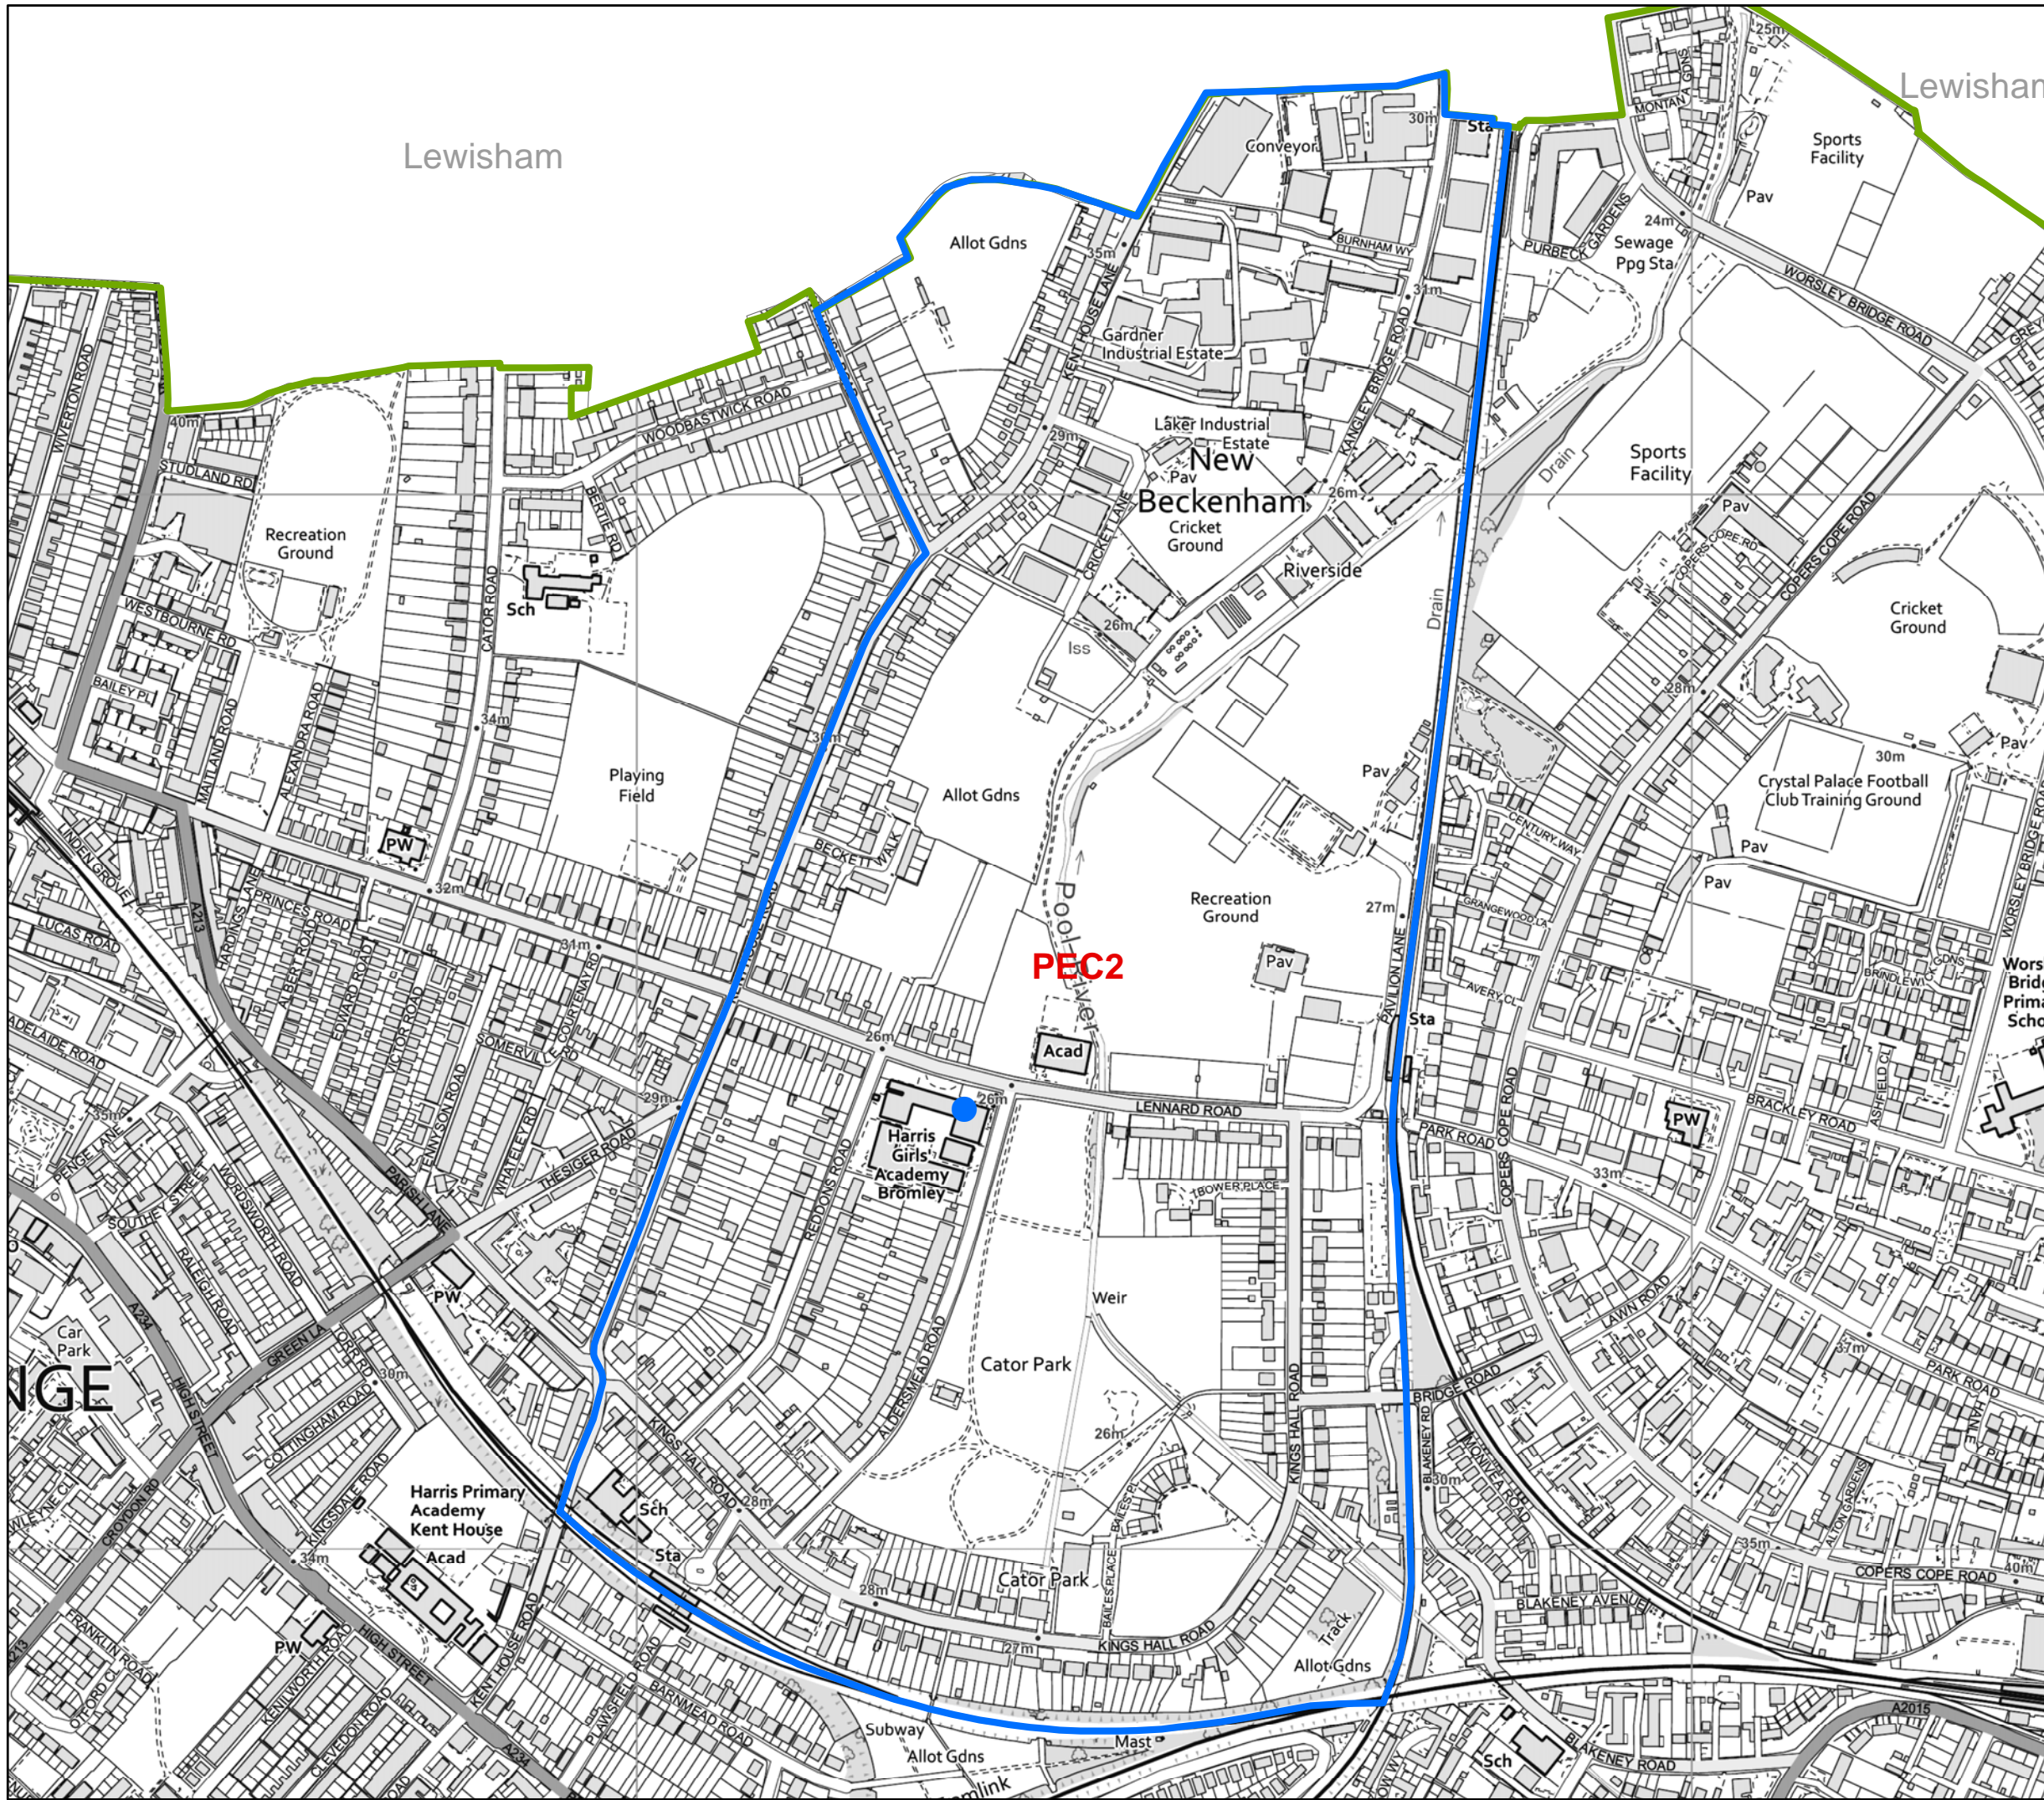

# PEC1

Scale  
**1:3,500**

Origin  
**O.S.**

Checked

Date  
**September 2021**

Drawing Number

© Crown copyright and database rights 2021  
Ordnance Survey 100017661.