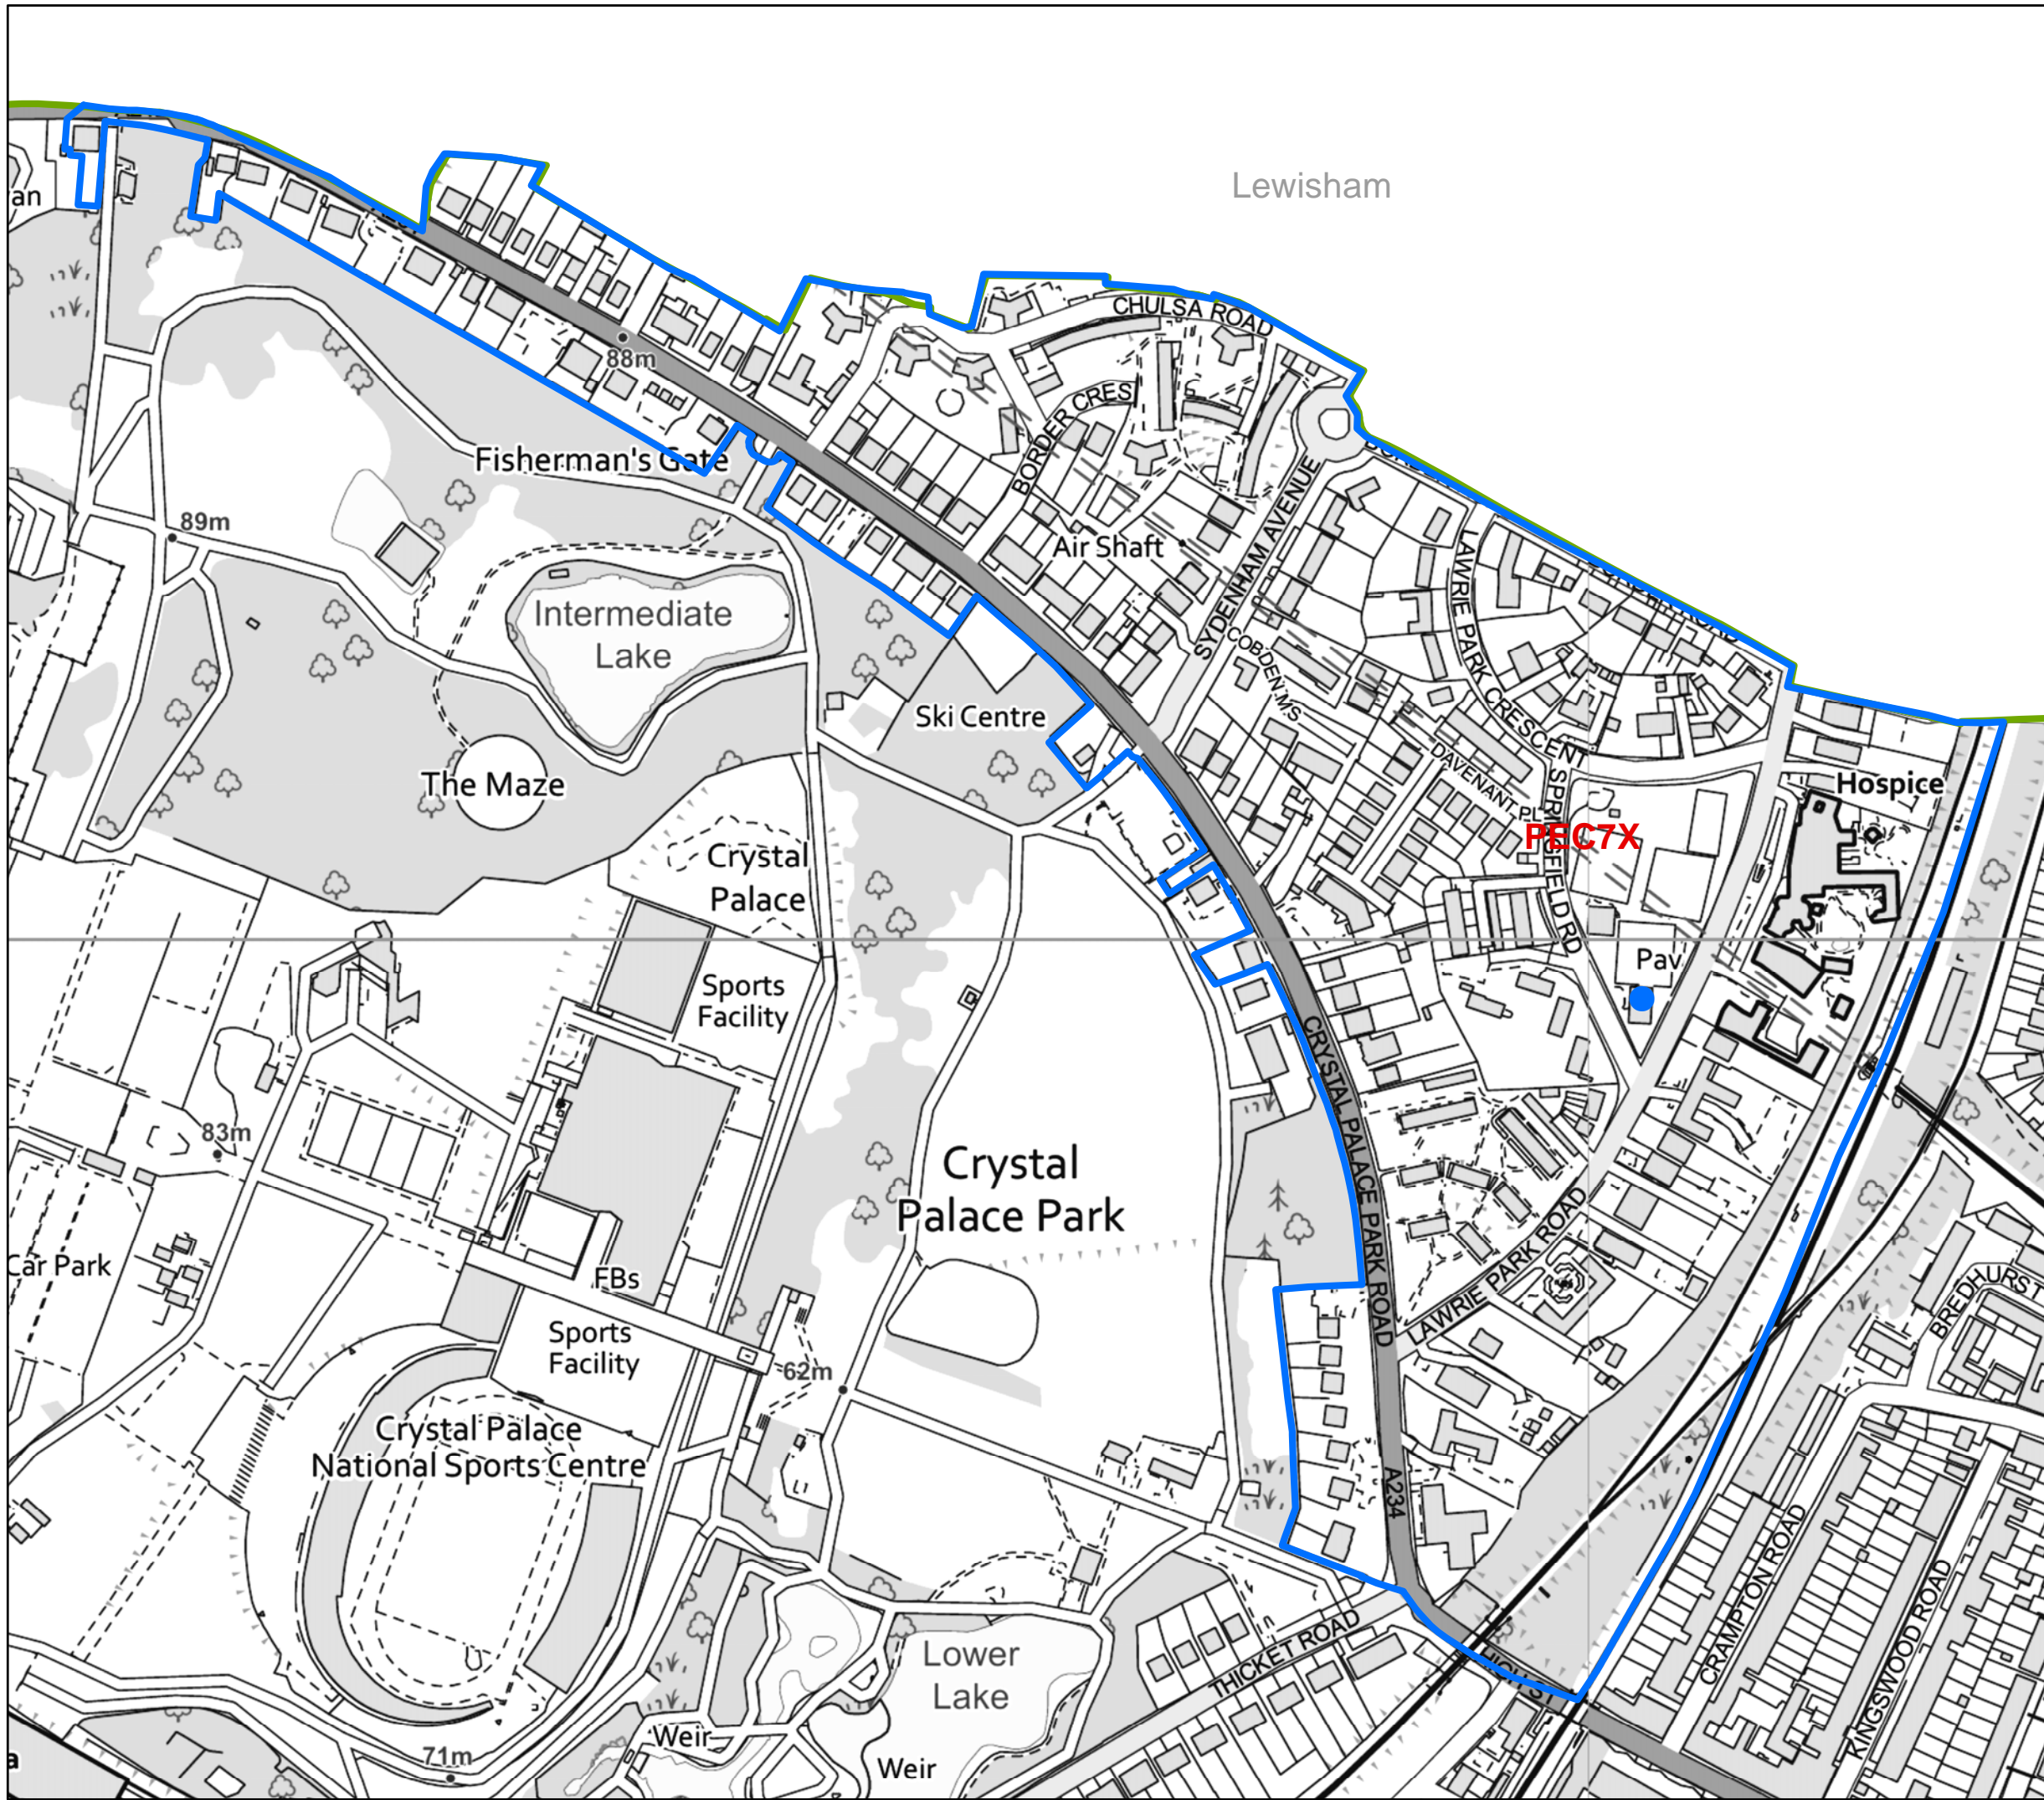

# KEY

- Polling Stations
- Polling District

# PEC6

Scale <b>1:3,800</b>		
Origin <b>O.S.</b>	Checked	
Date <b>September 2021</b>	Drawing Number	

© Crown copyright and database rights 2021  
Ordnance Survey 100017661.