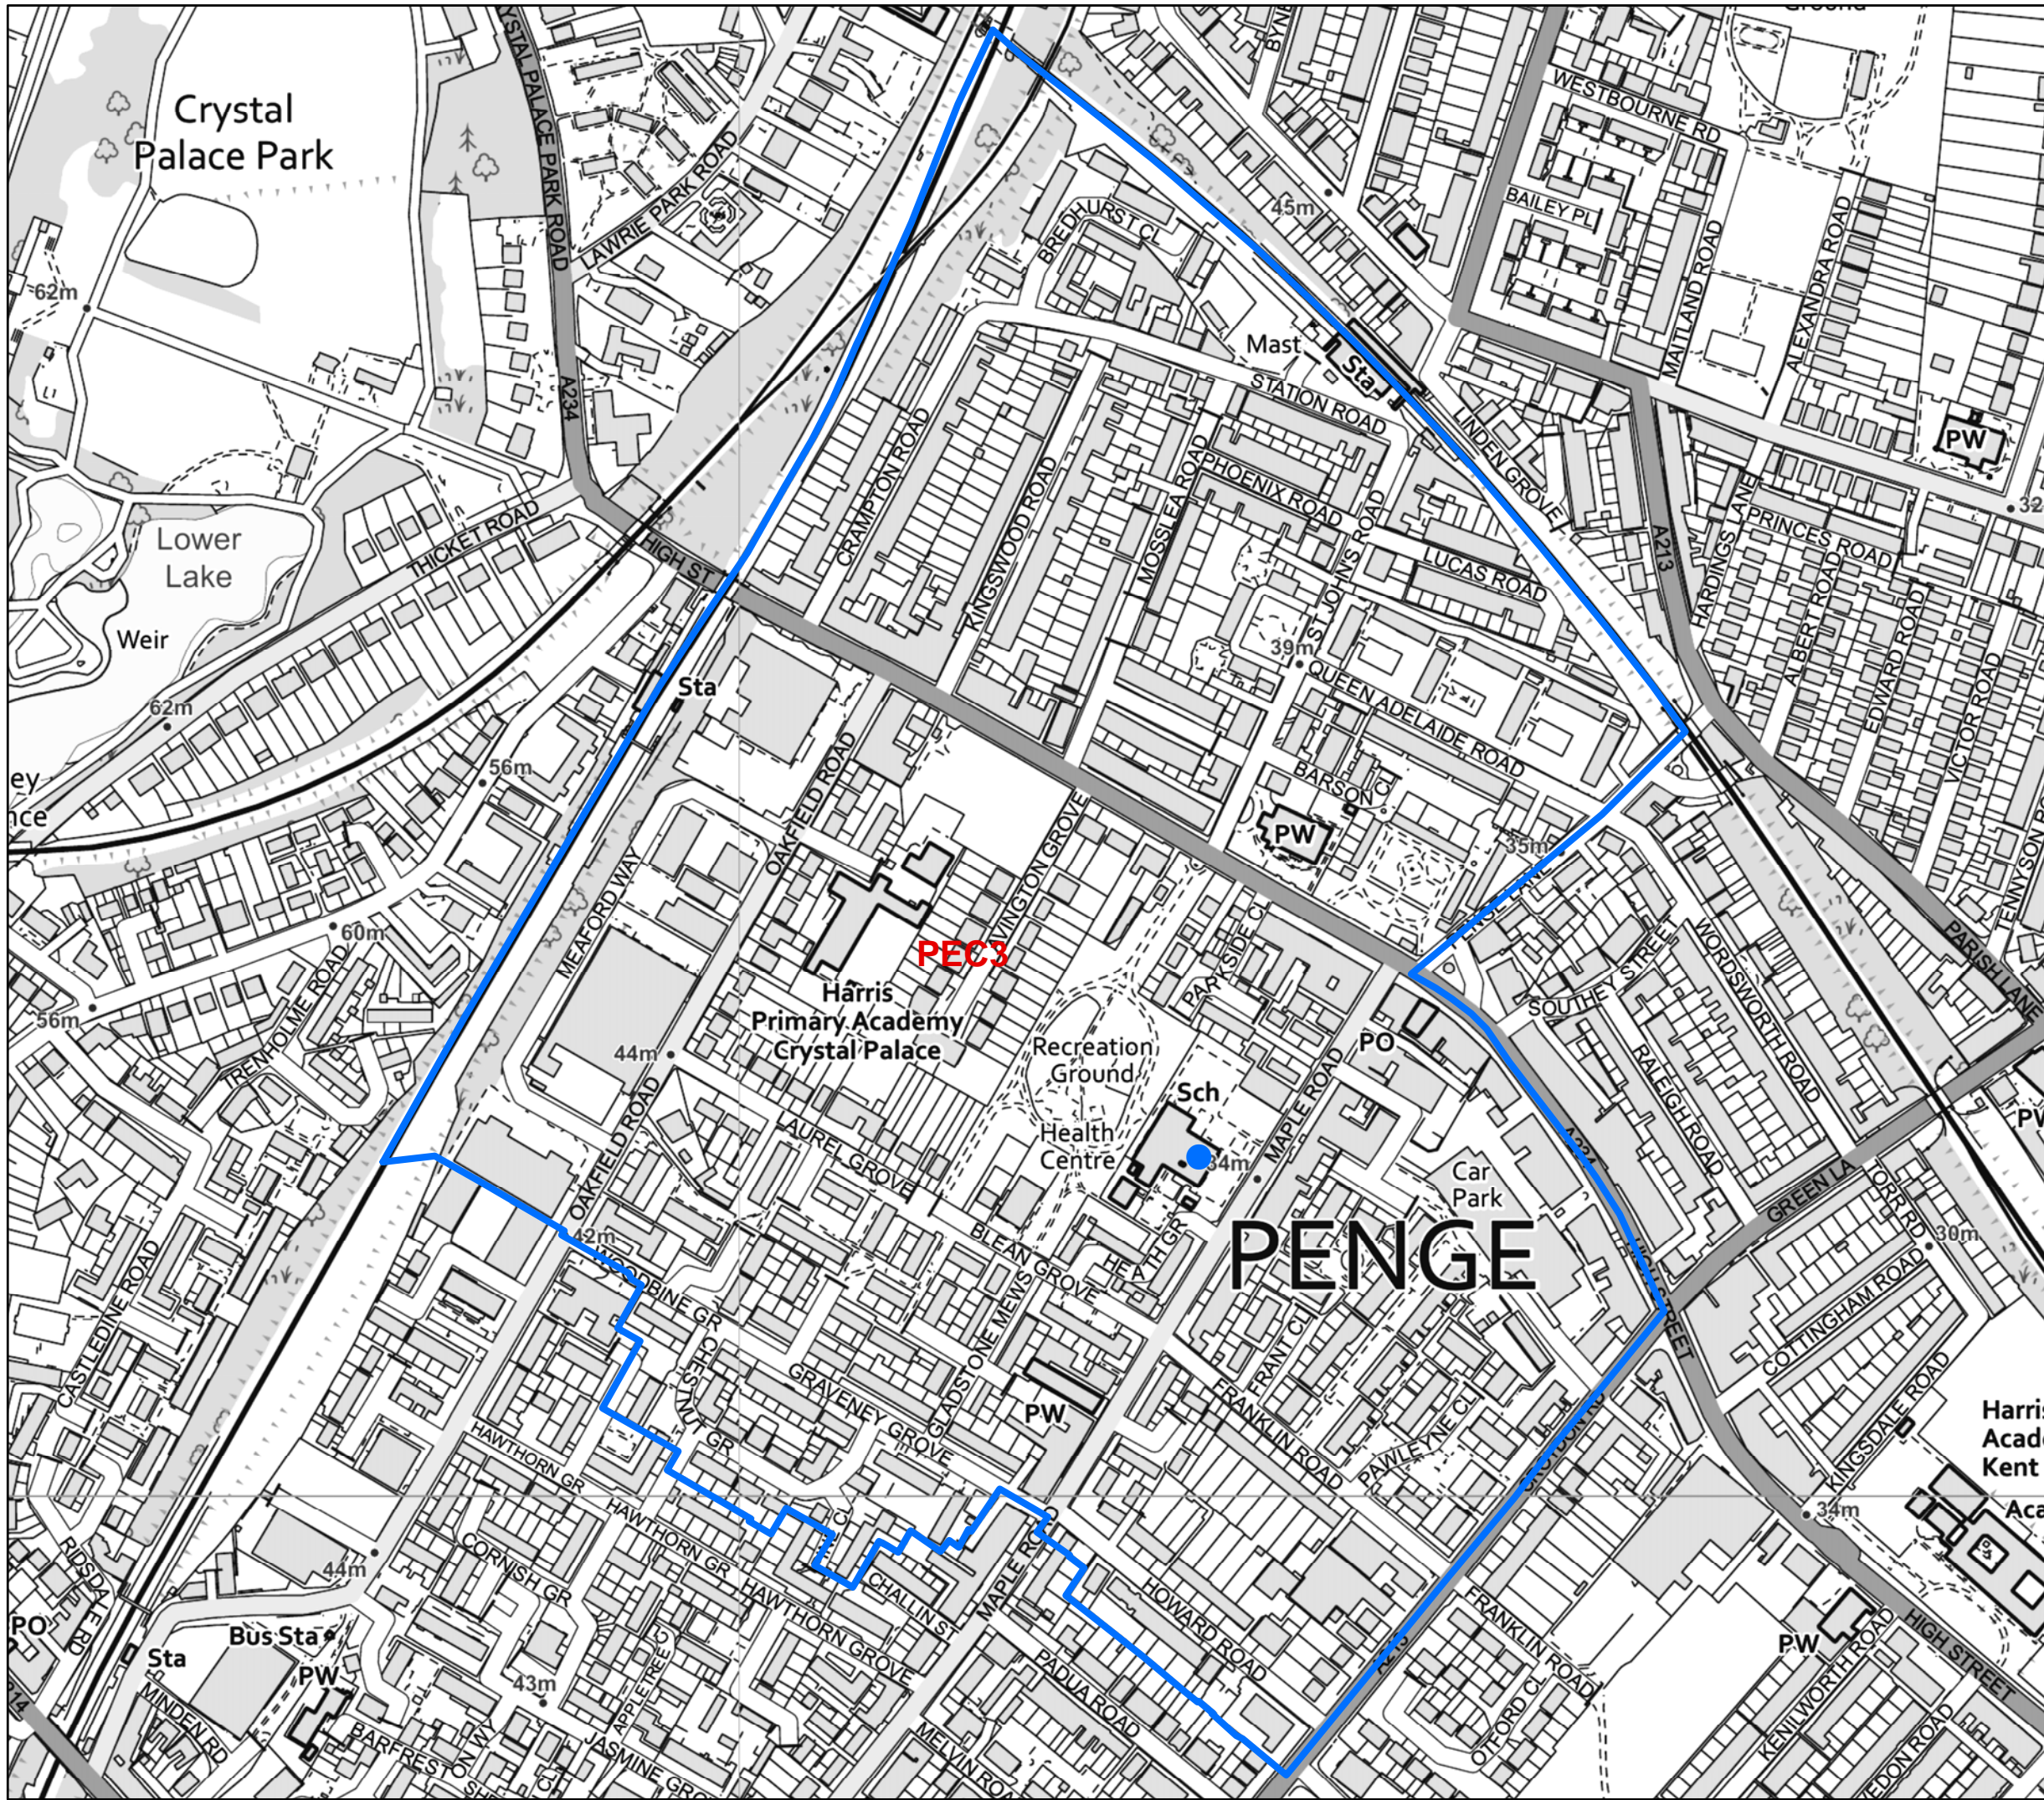

# PEC2

Scale  
**1:6,000**

Origin  
**O.S.**

Date  
**September 2021**

Checked

Drawing Number

© Crown copyright and database rights 2021  
Ordnance Survey 100017661.