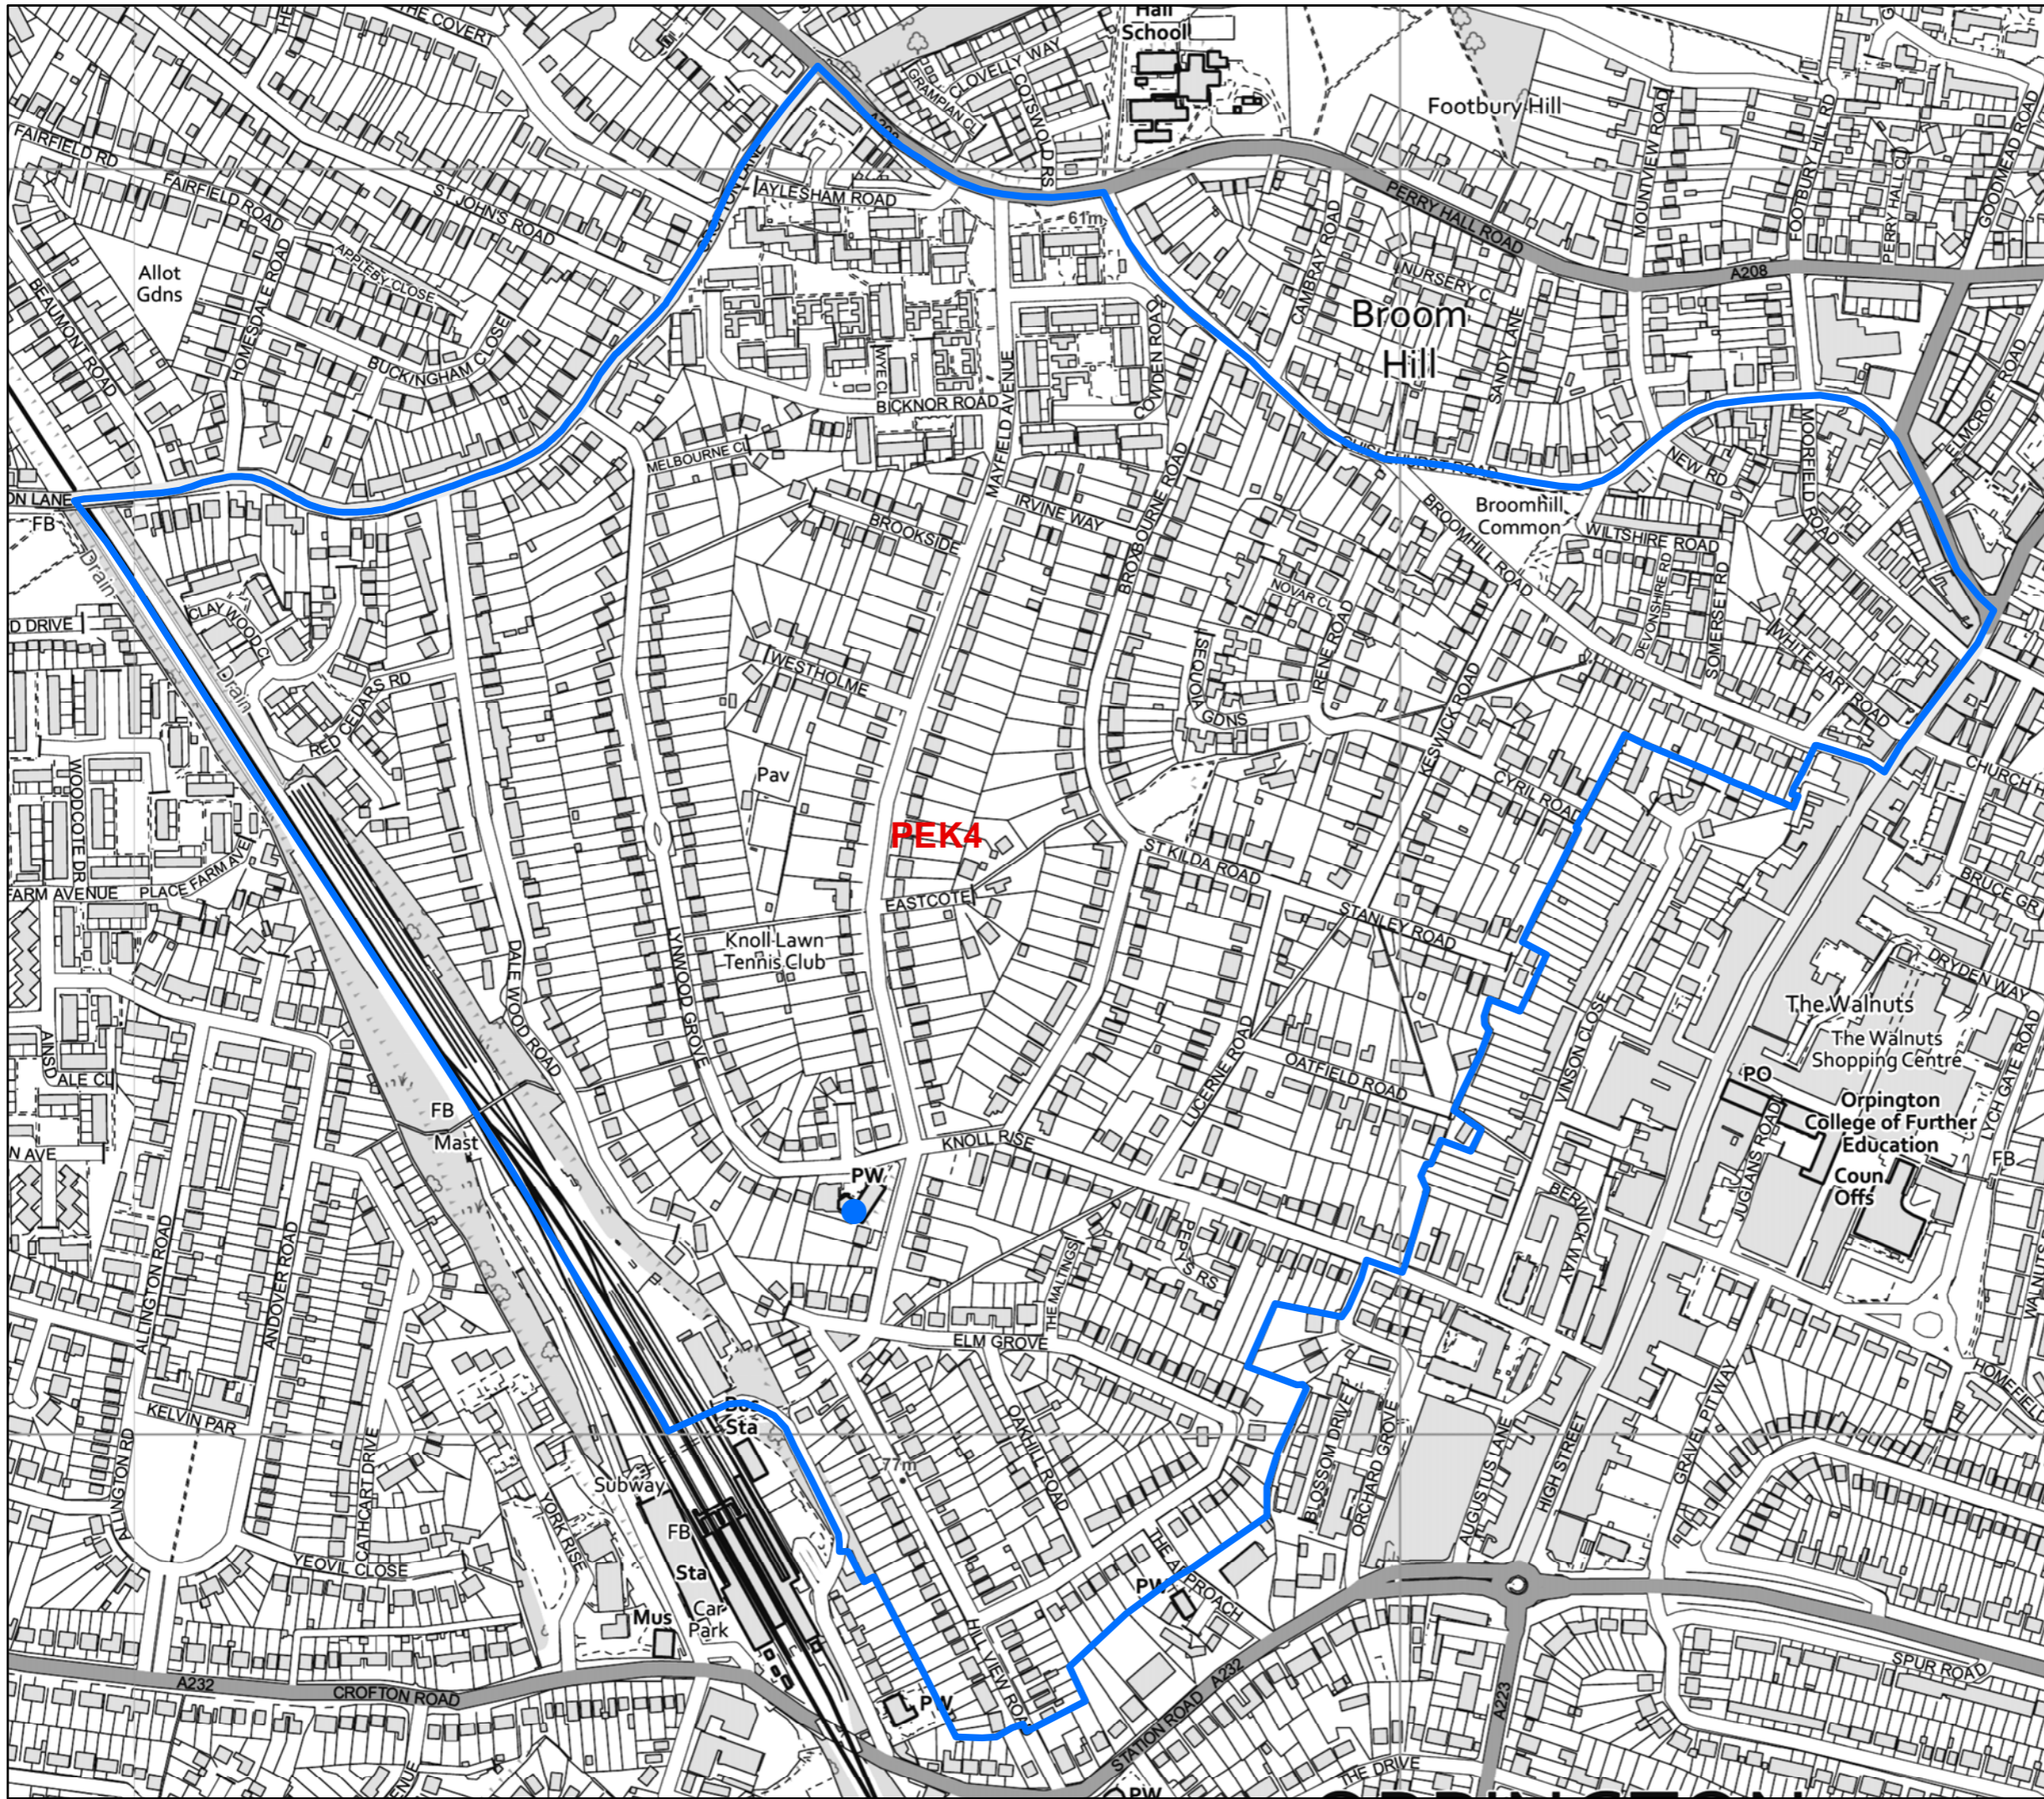

KEY

- Polling Stations
- Polling District

POLLING DISTRICTS REVIEW

PEK2 & PEK2X

Scale 1:7,000		
Origin O.S.	Checked	
Date September 2021	Drawing Number	

© Crown copyright and database rights 2021
Ordnance Survey 100017661.

Date
September 2021

Drawing Number

© Crown copyright and database rights 2021
Ordnance Survey 100017661.

KEY

- Polling Stations
- Polling District

POLLING DISTRICTS REVIEW

PEK4

Scale 1:5,000		
Origin O.S.	Checked	
Date September 2021	Drawing Number	

© Crown copyright and database rights 2021
Ordnance Survey 100017661.

KEY

- Polling Stations
- Polling District

POLLING DISTRICTS REVIEW

PEK5X

Scale 1:5,500		
Origin O.S.	Checked	
Date September 2021	Drawing Number	