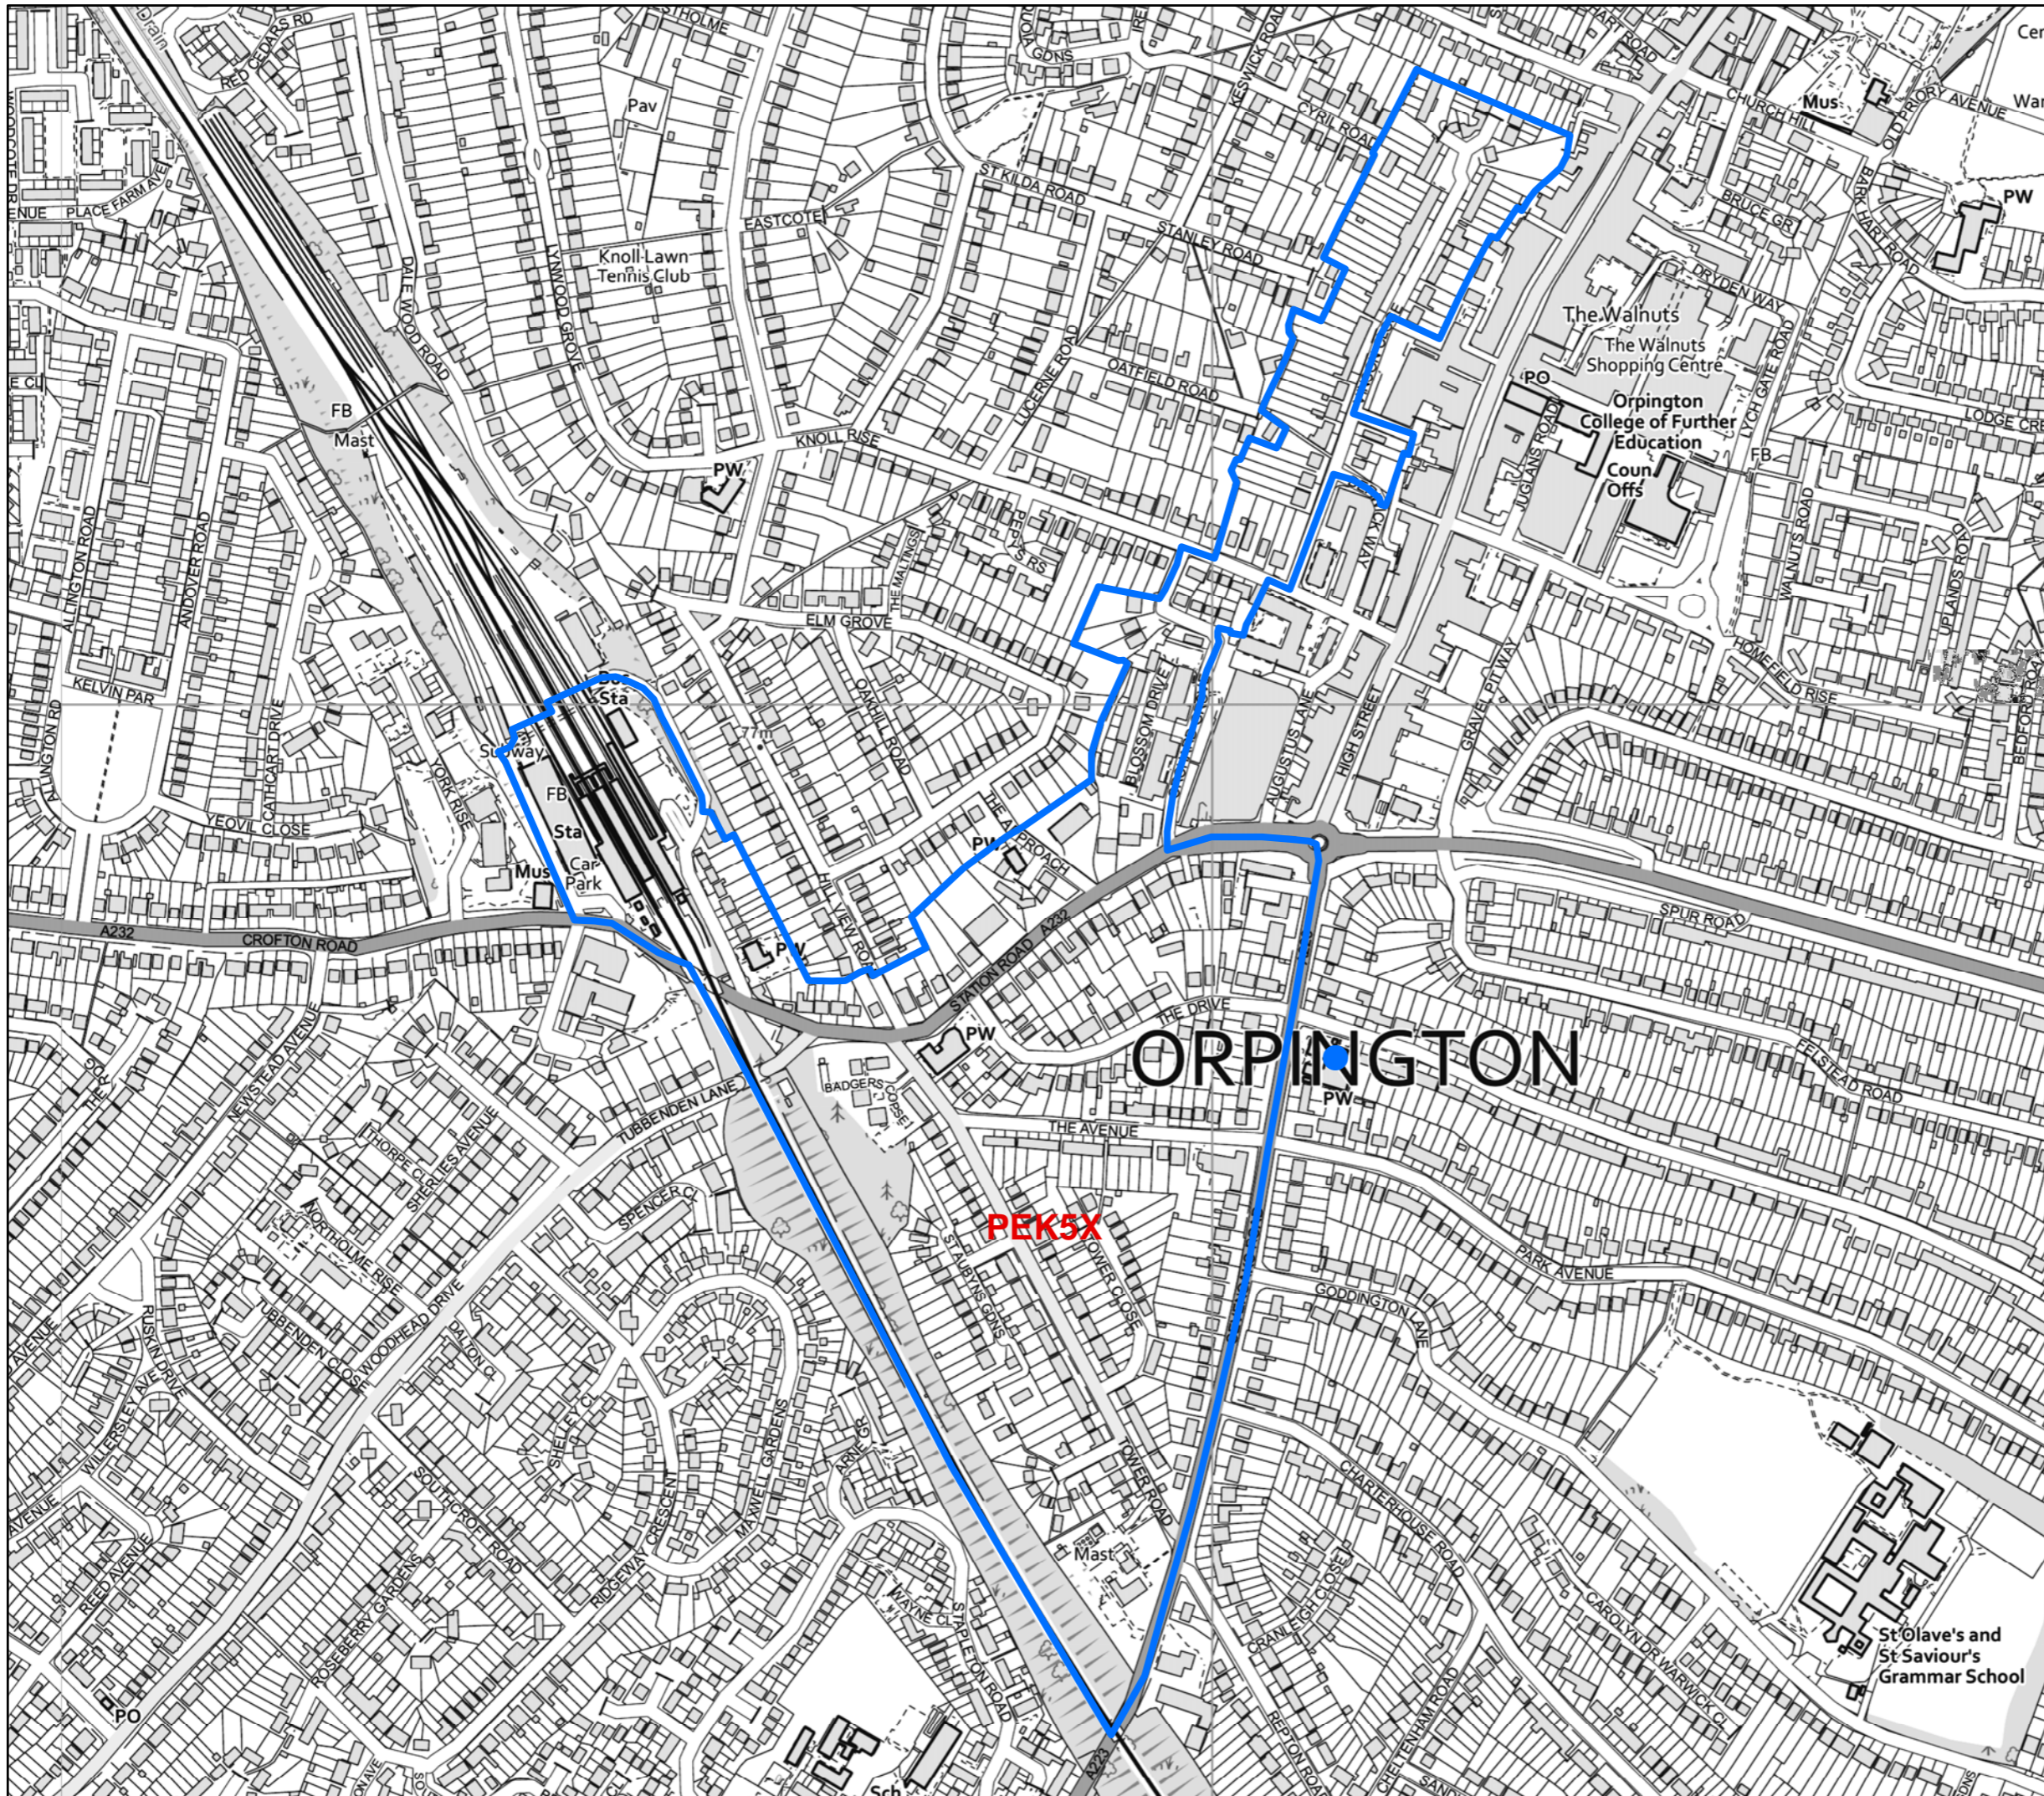

Date
September 2021

Drawing Number

© Crown copyright and database rights 2021
Ordnance Survey 100017661.

KEY

- Polling Stations
- Polling District

POLLING DISTRICTS REVIEW

PEK4

Scale 1:5,000		
Origin O.S.	Checked	
Date September 2021	Drawing Number	

© Crown copyright and database rights 2021
Ordnance Survey 100017661.

KEY

- Polling Stations
- Polling District

POLLING DISTRICTS REVIEW

PEK5X

Scale 1:5,500		
Origin O.S.	Checked	
Date September 2021	Drawing Number	

© Crown copyright and database rights 2021
Ordnance Survey 100017661.