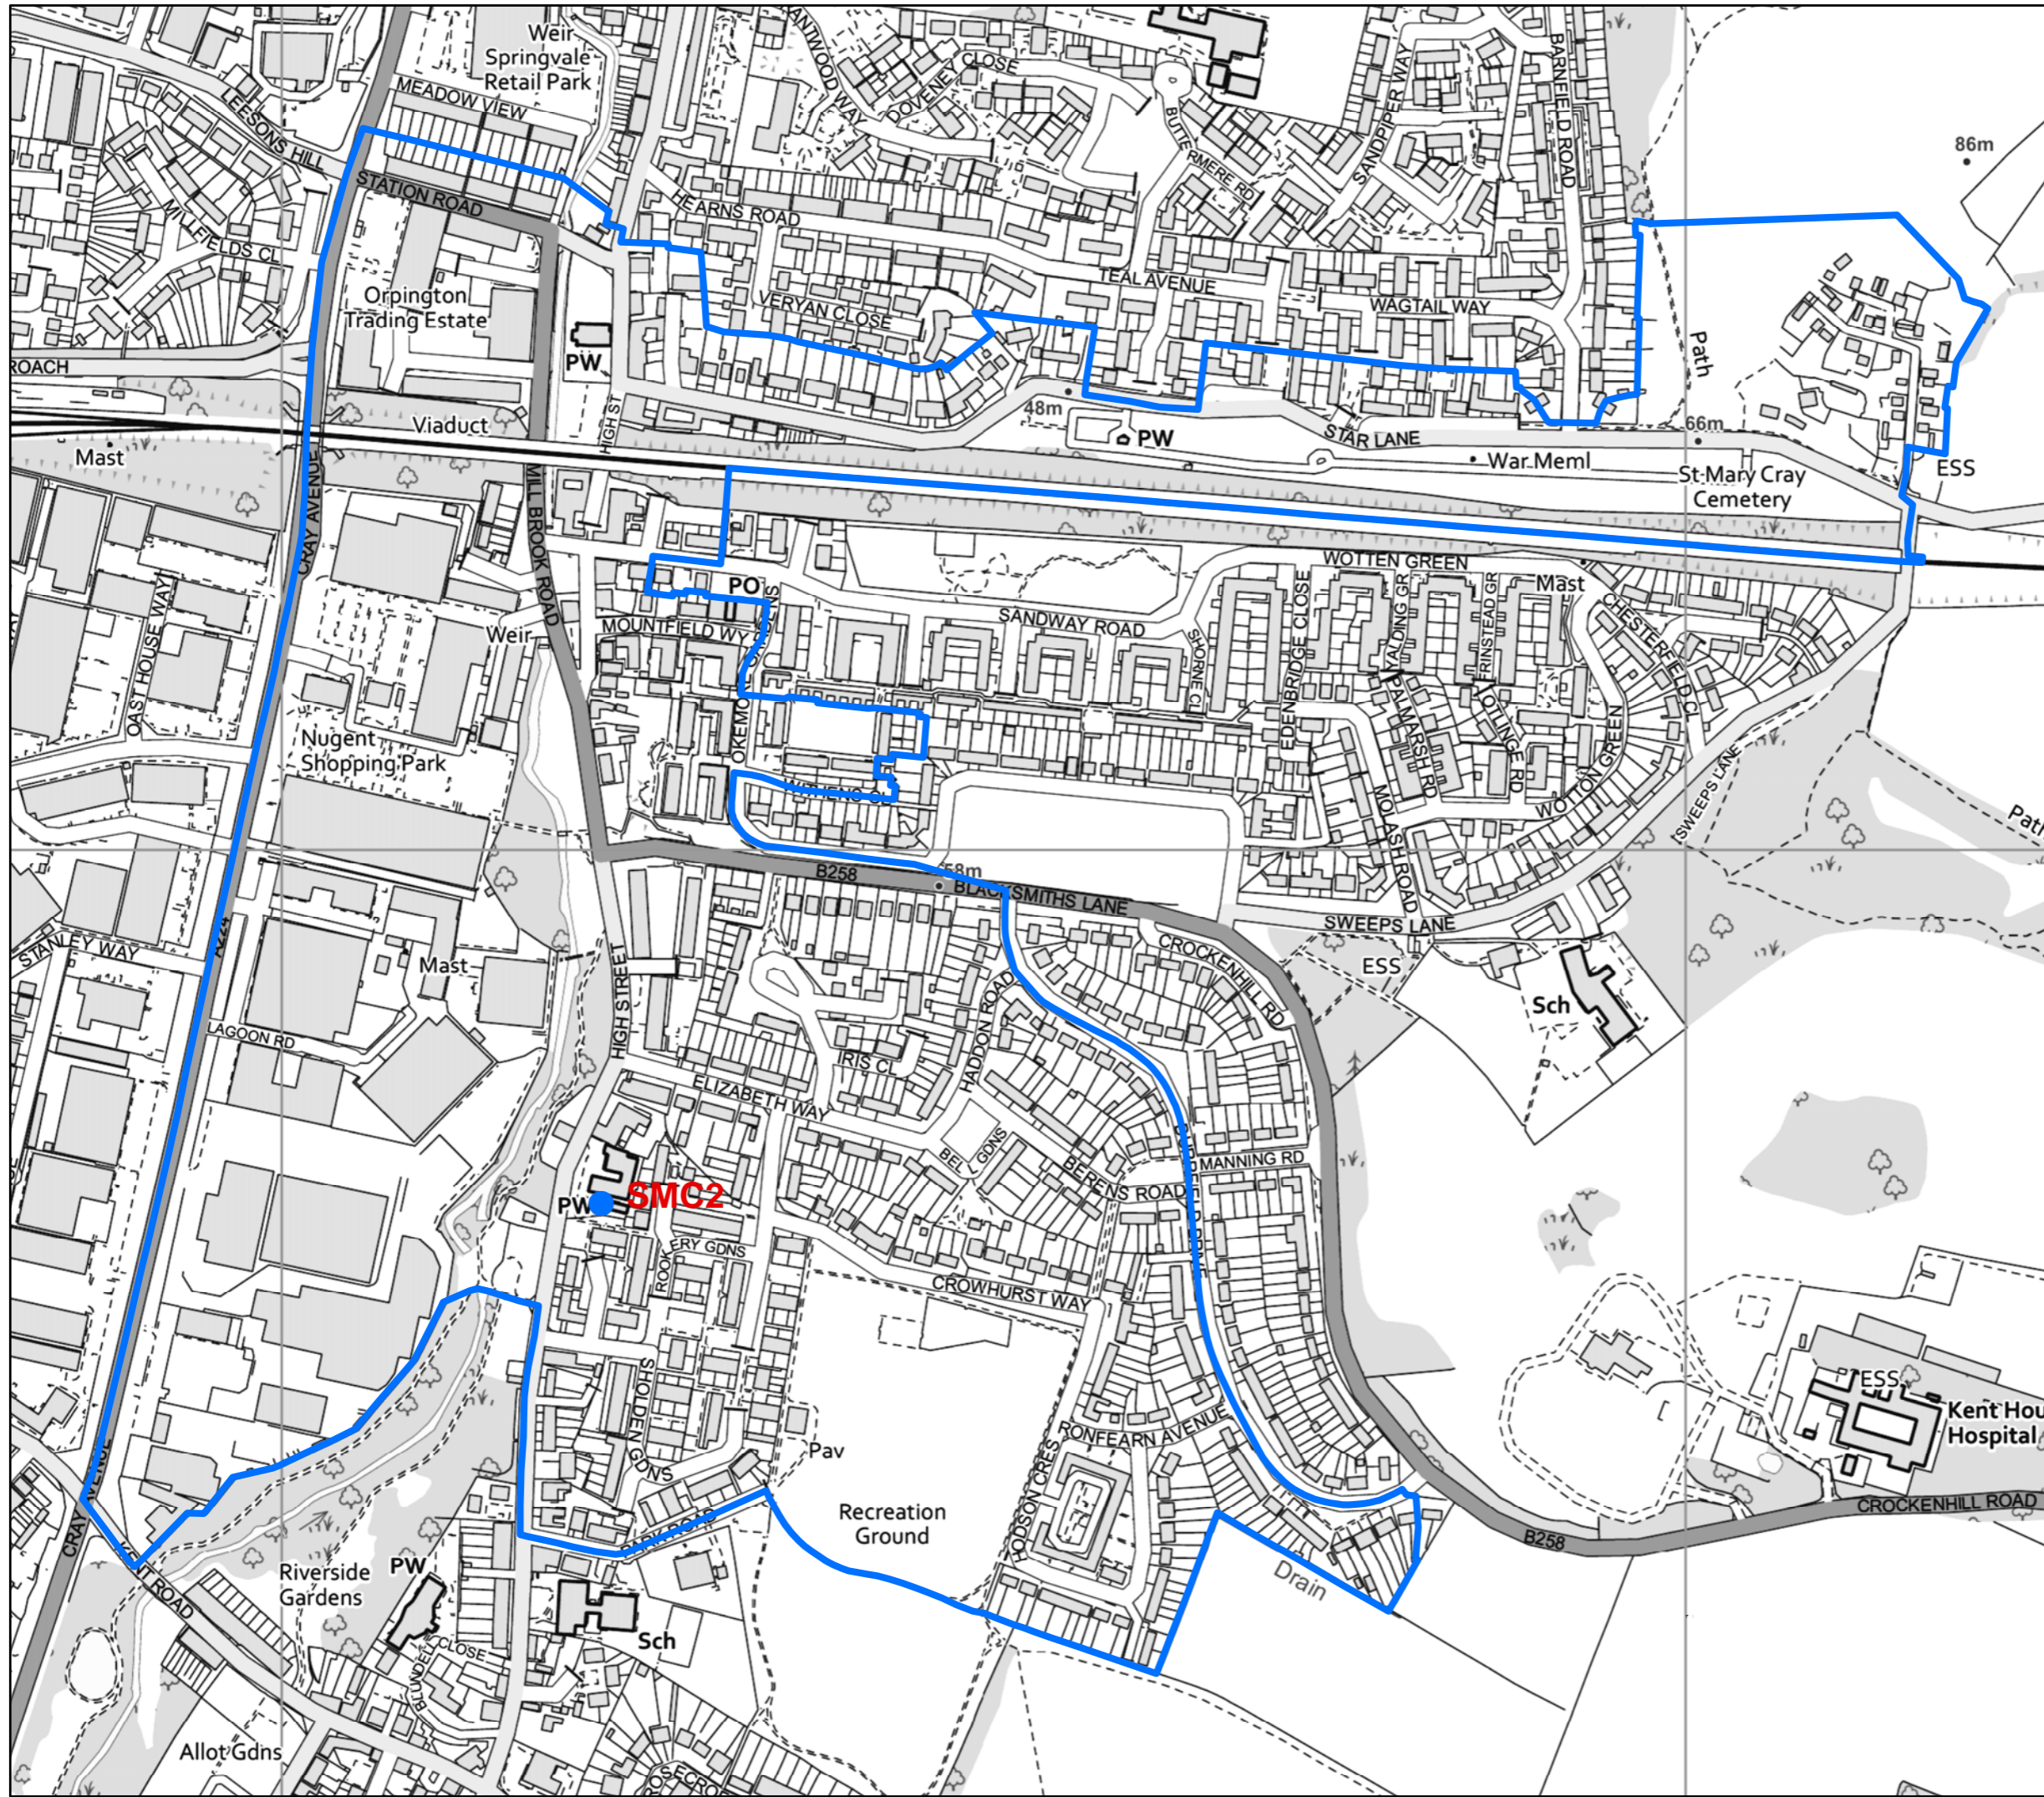

# KEY

- Polling Stations
- Polling District

# SMC1

Scale <b>1:5,500</b>		
Origin <b>O.S.</b>	Checked	
Date <b>September 2021</b>	Drawing Number	

© Crown copyright and database rights 2021  
Ordnance Survey 100017661.