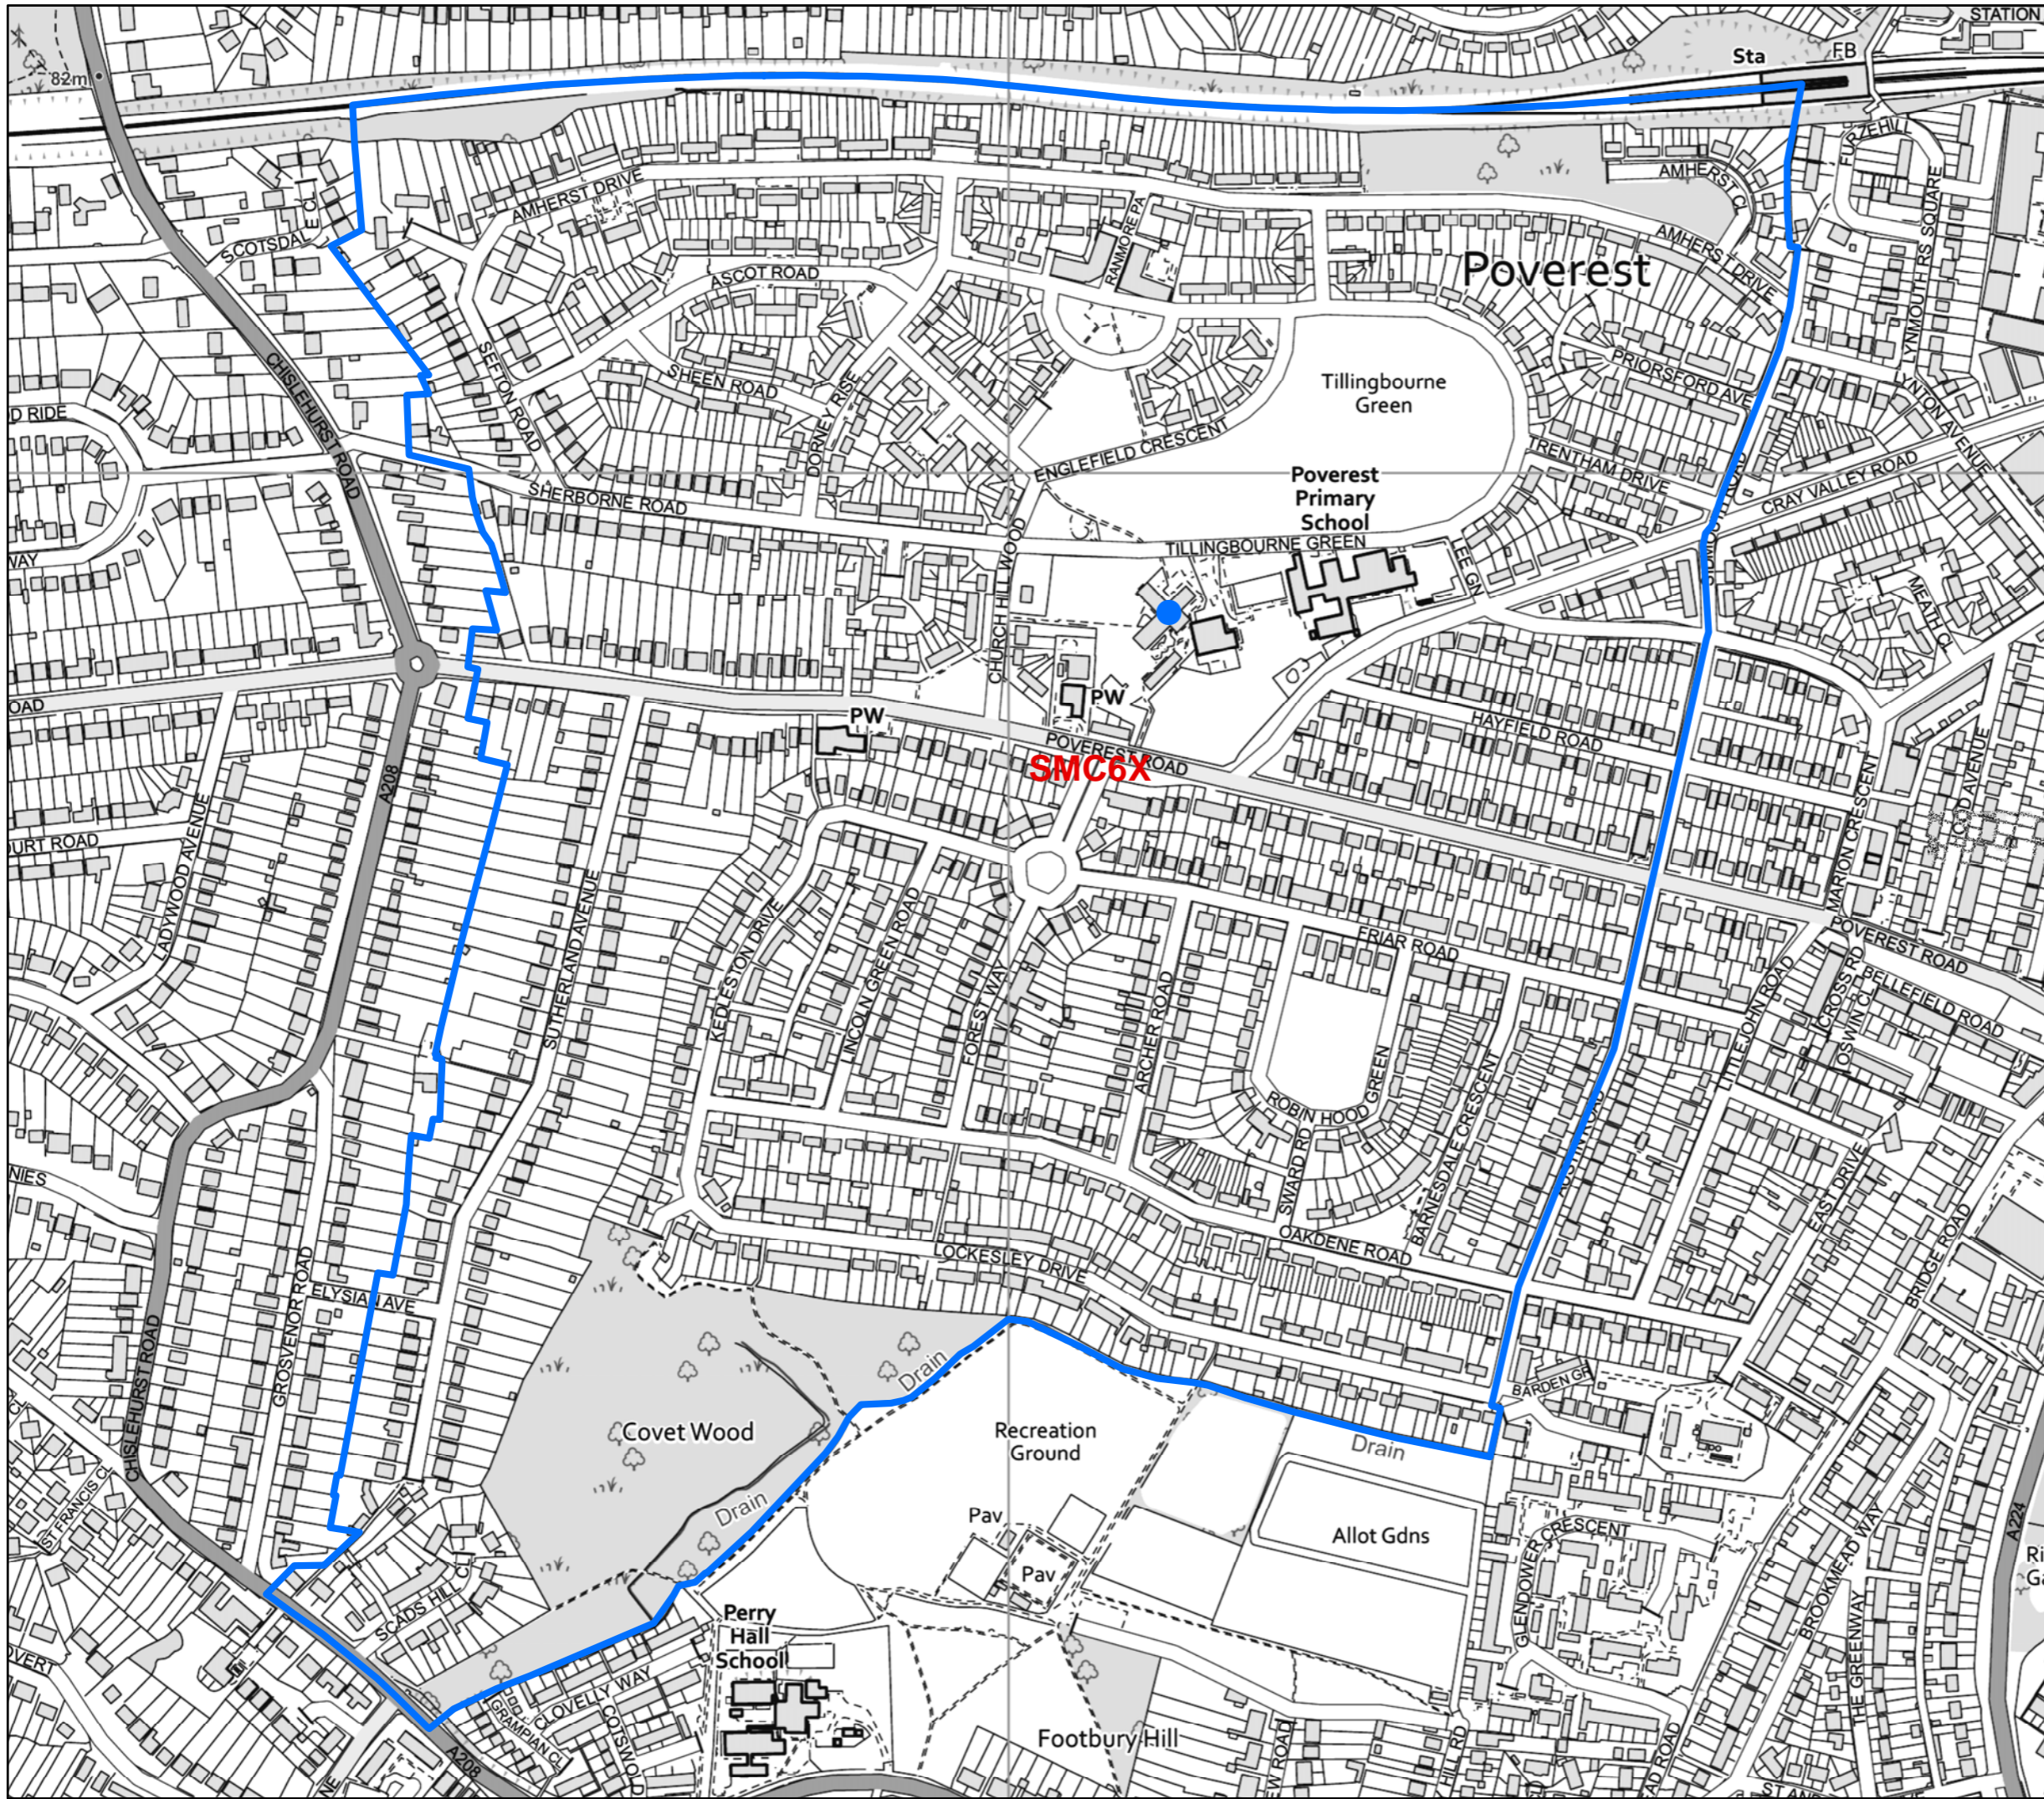

KEY

- Polling Stations
- Polling District

POLLING DISTRICTS REVIEW

SMC6X

Scale 1:4,750		
Origin O.S.	Checked	
Date September 2021	Drawing Number	

© Crown copyright and database rights 2021
Ordnance Survey 100017661.