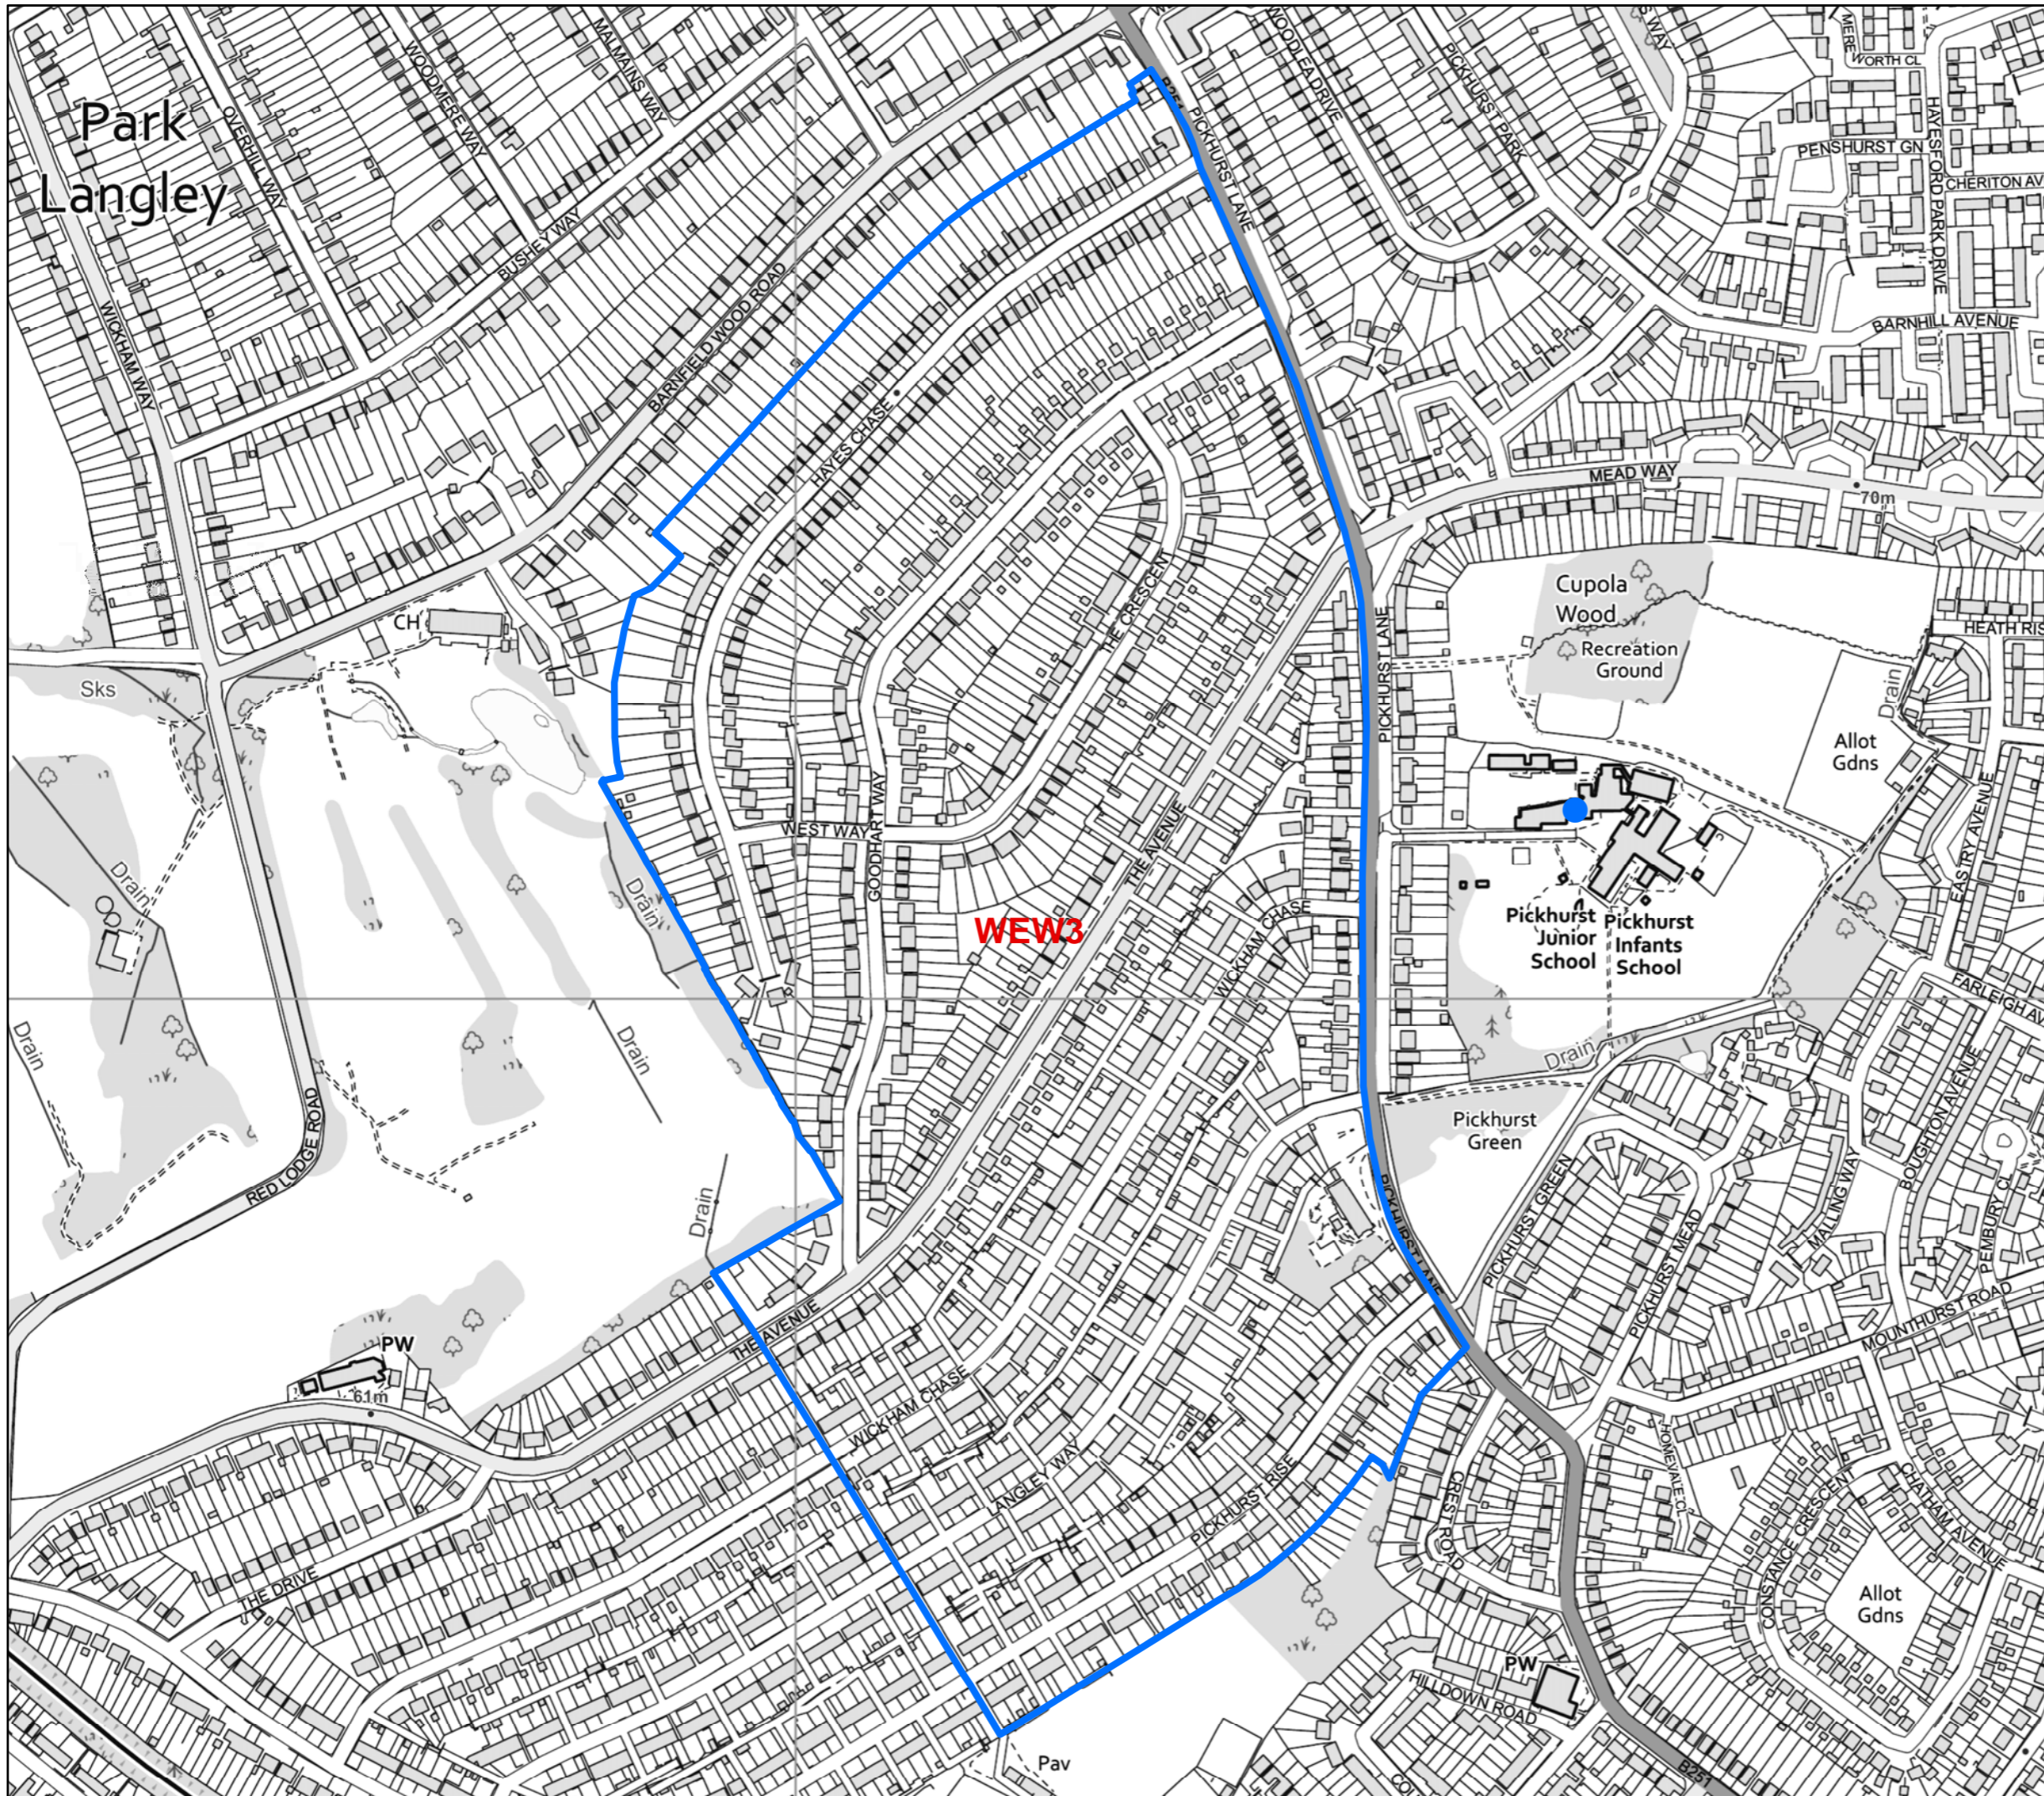

KEY

- Polling Stations
- Polling District

POLLING DISTRICTS REVIEW

WEW1

Scale		1:4,500		
Origin	Checked	O.S.		
Date	September 2021		Drawing Number	

© Crown copyright and database rights 2021
Ordnance Survey 100017661.

KEY

- Polling Stations
- Polling District

POLLING DISTRICTS REVIEW

WEW2

Scale		1:5,750		
Origin	O.S.	Checked		
Date	September 2021		Drawing Number	

© Crown copyright and database rights 2021
Ordnance Survey 100017661.

Park Langley

WEW3

Pickhurst Junior School
Pickhurst Infants School

KEY

- Polling Stations
- Polling District

POLLING DISTRICTS REVIEW

WEW3

Scale 1:5,000		 N
Origin O.S.	Checked	
Date September 2021		Drawing Number

© Crown copyright and database rights 2021
Ordnance Survey 100017661.

KEY

- Polling Stations
- Polling District

POLLING DISTRICTS REVIEW

WEW4

Scale 1:5,750		
Origin O.S.	Checked	
Date September 2021		Drawing Number