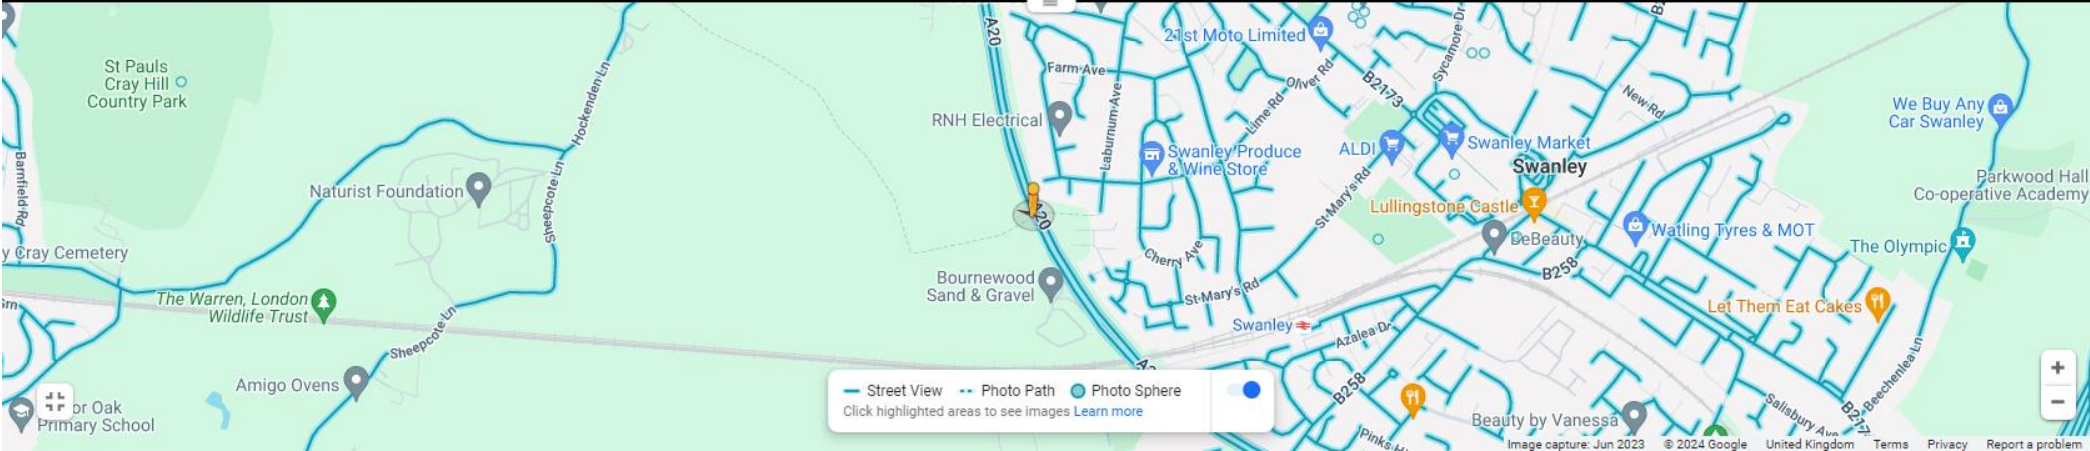

Search Google Maps

← 4831 A20  
Swanley, England  
Google Street View  
Jun 2023 See more dates

Street View Photo Path Photo Sphere  
Click highlighted areas to see images Learn more