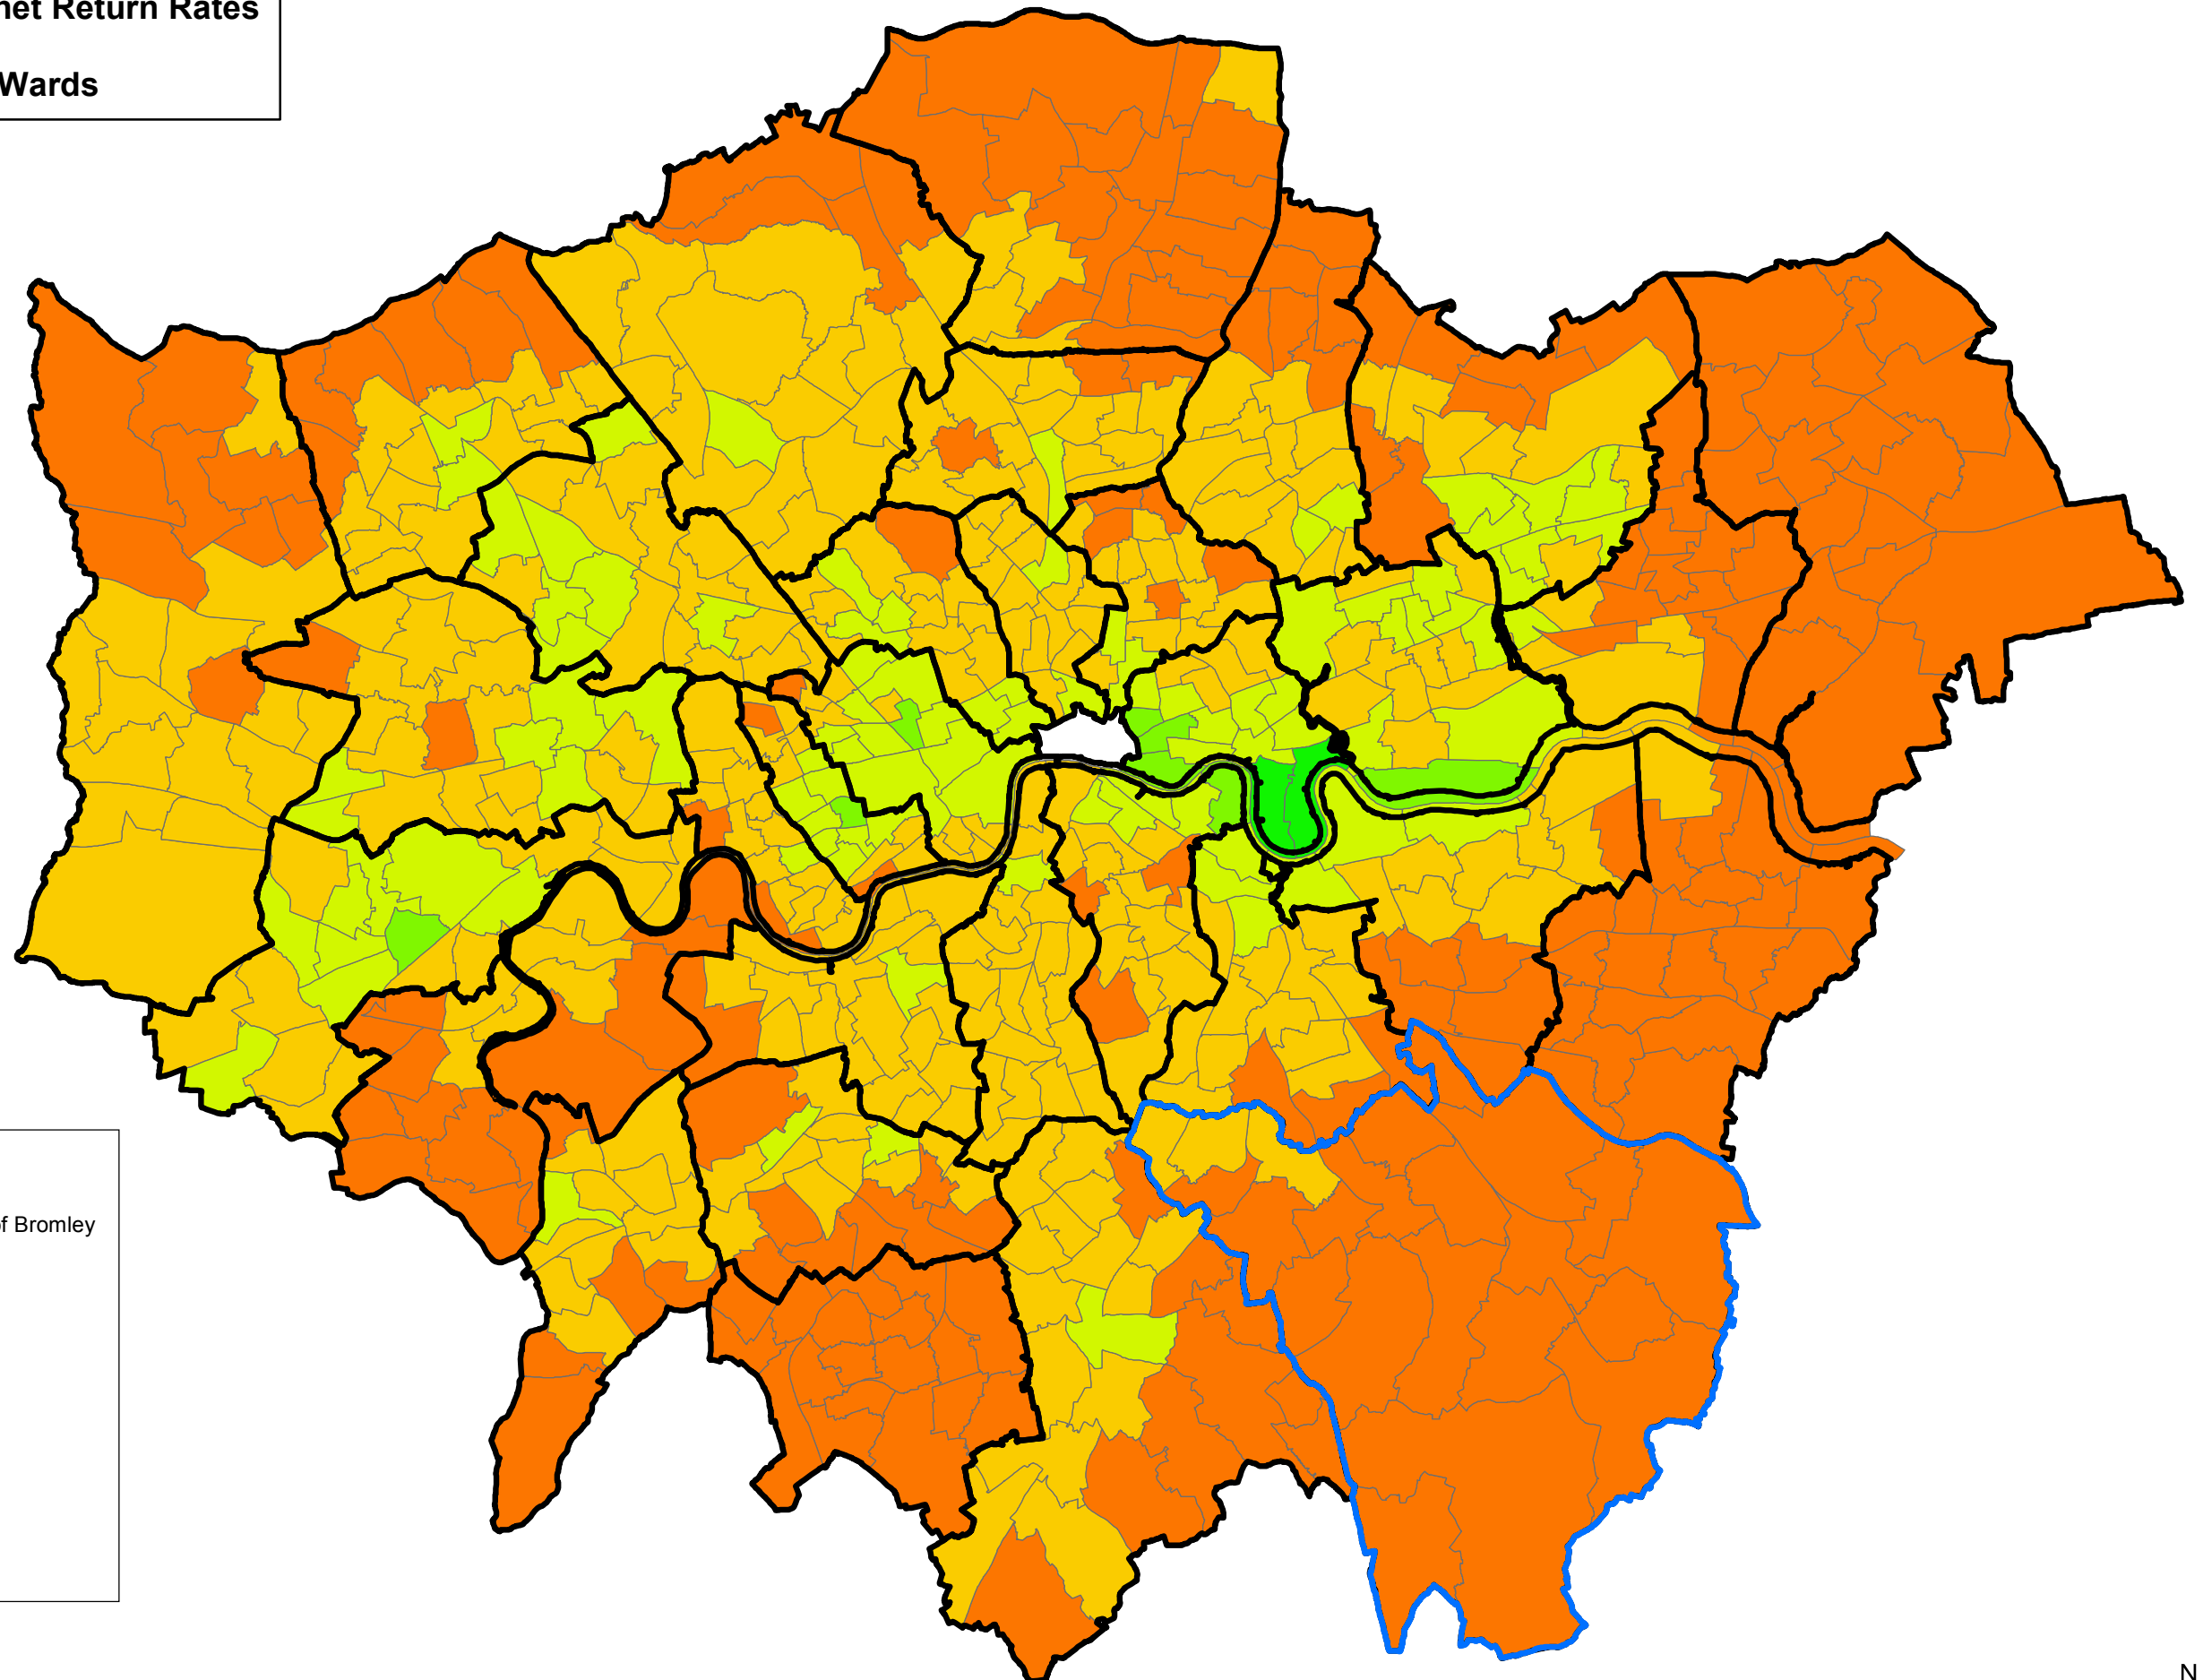

2011 Census Internet Return Rates

London Wards

Legend

 London Borough of Bromley

 London Boroughs

Internet Return Rates

 No Data

 13% - 20%

 20% - 25%

 25% - 30%

 30% - 35%

 35% - 39.3%